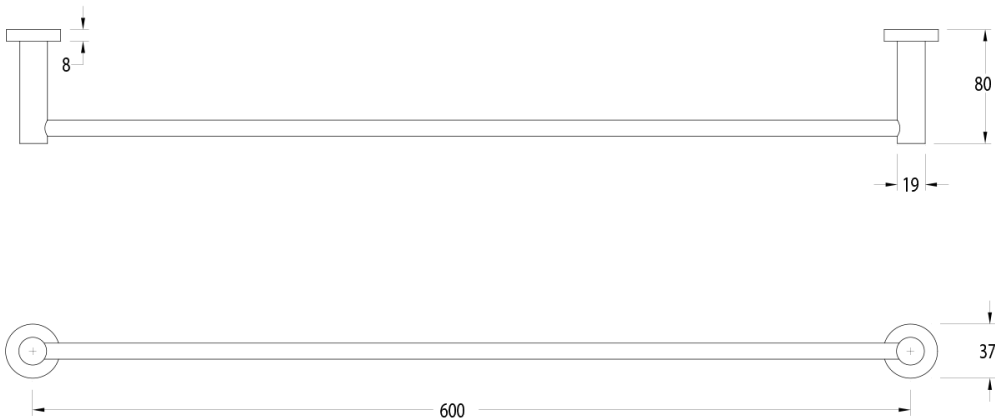

Milli Mood Edit Single Towel Rail 600mm PVD Brushed Gold

9510920

SPECIFICATIONS

Recommended Use	Domestic, Hotel & Commercial
Colour	Brushed Gold
Material	DR Brass

WARRANTY

Replacement Only - Domestic Use 15 Years

Please refer to Warranty Page for full Terms and Conditions

Dimensions are nominal measurements only.

CLEANING RECOMMENDATIONS:

We recommend the use of soapy water or approved cleaners. This product should not be cleaned with abrasive materials. Damage caused by any improper treatment is not covered by the product warranty. Refer to Warranty Conditions

Disclaimer: Products in this specification manual must by regulation be installed by licensed and registered trade people. The manufacturer/distributor reserves the right to vary specifications or delete models from their range without prior notification. Dimensions are nominal measurements only. Dimensions and set-outs listed are correct at time of publication however the manufacturer/distributor takes no responsibility for printing errors.

Published 28/03/2022

To see the complete Milli range go to
www.reece.com.au