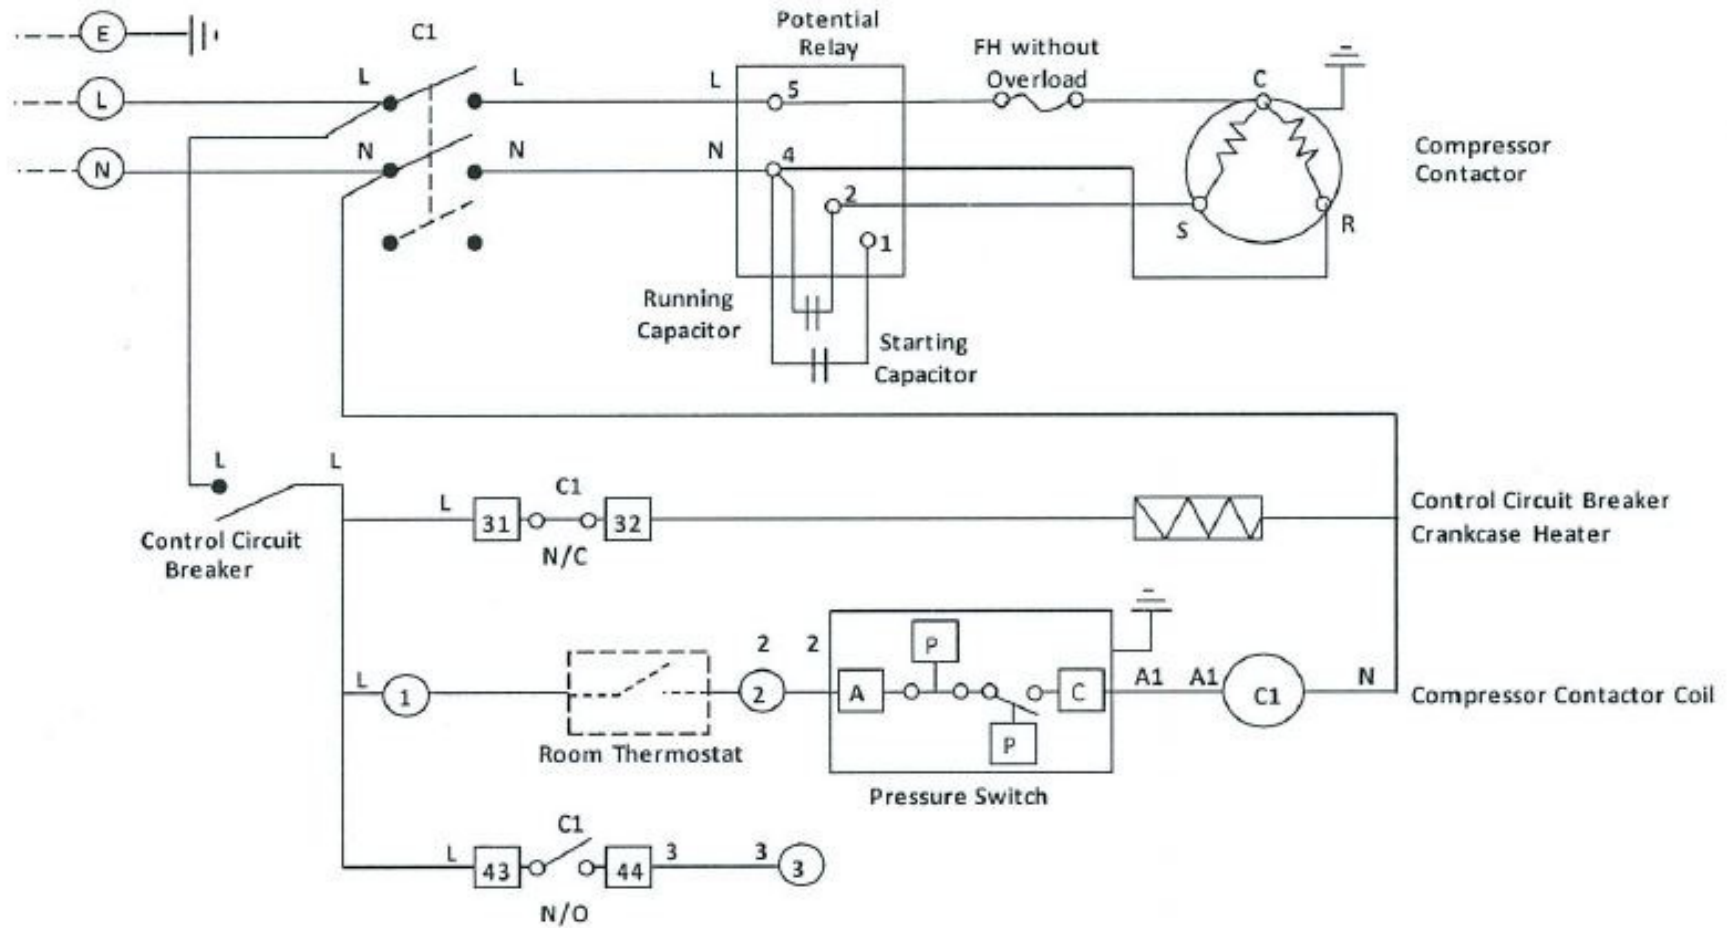

MODEL CAJ & FH (SINGLE PHASE) HE-EVO

- ① - Terminal Number
- - Suggested Field Wiring
- 31 - Fault Lamp

7684204

Ind.

-