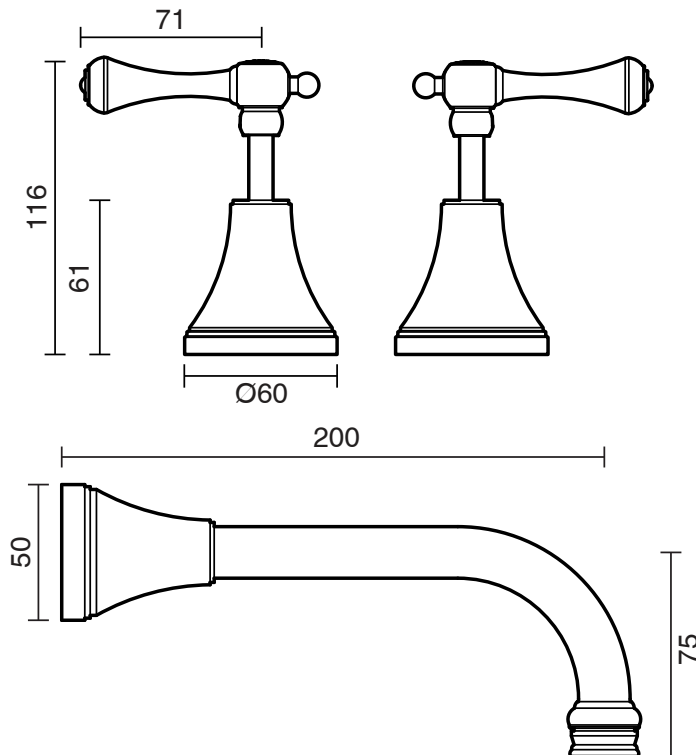

WARRANTY

Warranty - Domestic Use	10 Years
Spare Parts & Labour	12 Months

Please refer to Warranty Page for full Terms and Conditions

Dimensions are nominal measurements only.

CLEANING RECOMMENDATIONS:

We recommend the use of soapy water or approved cleaners. This product should not be cleaned with abrasive materials. Damage caused by any improper treatment is not covered by the product warranty. Refer to Warranty Conditions

Disclaimer: Products in this specification manual must by regulation be installed by licensed and registered trade people. The manufacturer/distributor reserves the right to vary specifications or delete models from their range without prior notification. Dimensions are nominal measurements only. Dimensions and set-outs listed are correct at time of publication however the manufacturer/distributor takes no responsibility for printing errors.

Published 12/10/2023

To see the complete Kado range go to www.reece.com.au