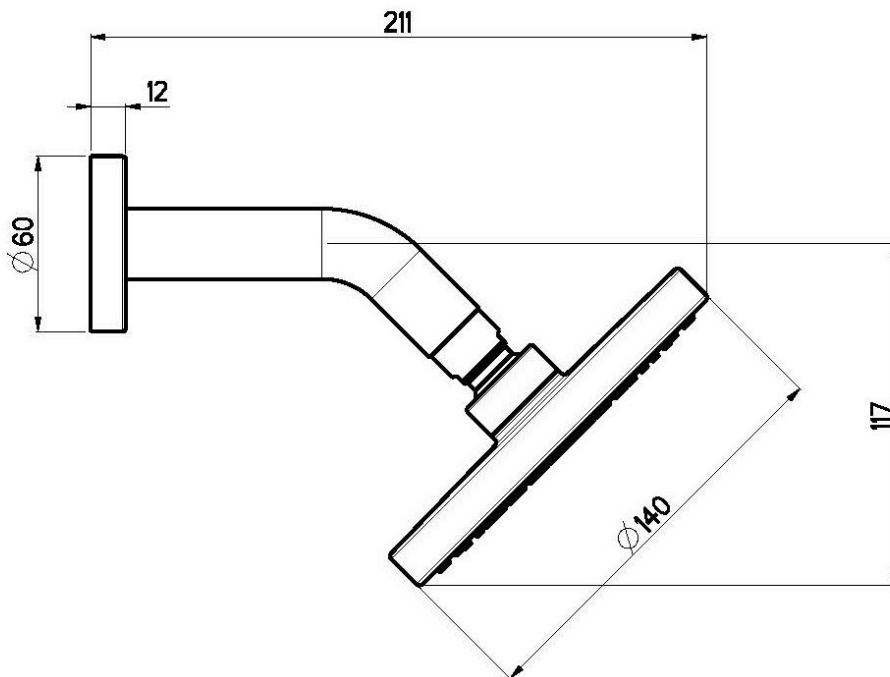

Nikles Pearl Wall Shower & Arm Chrome (4 Star)

4201151

SPECIFICATIONS

Recommended Use	Domestic, Hotel & Commercial
Colour	Chrome
Recommended Pressure Range	100 - 500kPa
Max Continuous Working Pressure	500kPa
Max Continuous Working Temperature	60°C
Recommended Temperature	40°C
Suitable for Storage Tank Hot Water	Yes
Suitable for Continuous Flow Hot Water	Yes
Suitable for Gravity Feed Hot Water	No

WARRANTY

Warranty - Domestic Use	15 Years
Spare Parts & Labour	12 Months

Please refer to Warranty Page for full Terms and Conditions

Dimensions are nominal measurements only.

CLEANING RECOMMENDATIONS:

We recommend the use of soapy water or approved cleaners. This product should not be cleaned with abrasive materials. Damage caused by any improper treatment is not covered by the product warranty. Refer to Warranty Conditions

Disclaimer: Products in this specification manual must by regulation be installed by licensed and registered trade people. The manufacturer/distributor reserves the right to vary specifications or delete models from their range without prior notification. Dimensions are nominal measurements only. Dimensions and set-outs listed are correct at time of publication however the manufacturer/distributor takes no responsibility for printing errors.

Published 17/05/2021

To see the complete Nikles range go to www.reece.com.au