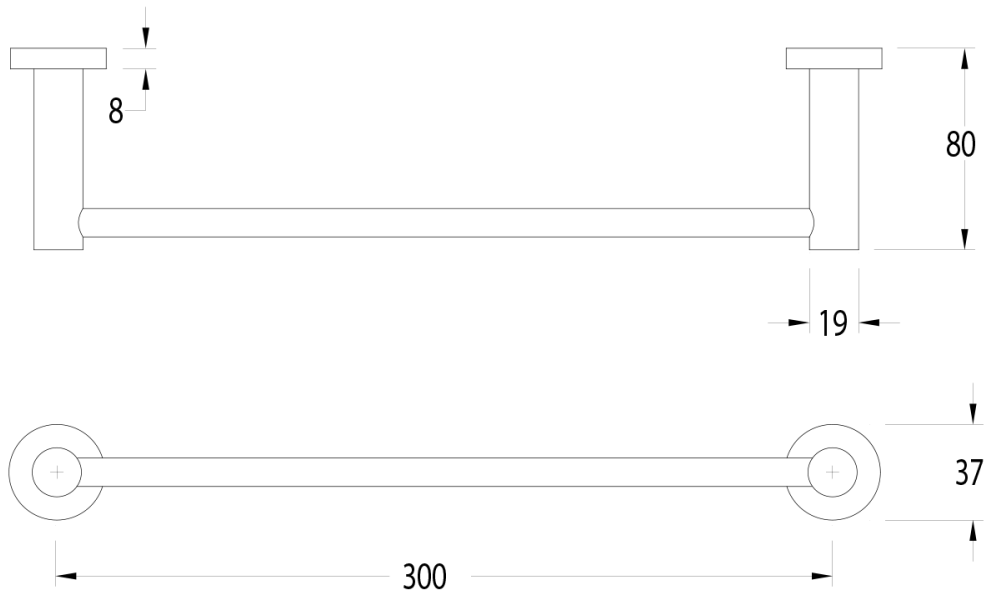

Milli Mood Edit Guest Towel Rail 300mm PVD Brushed Bronze

9511104

SPECIFICATIONS

Recommended Use	Domestic, Hotel & Commercial
Colour	Brushed Bronze
Material	DR Brass

WARRANTY

Replacement Only - Domestic Use 15 Years

Please refer to Warranty Page for full Terms and Conditions

Dimensions are nominal measurements only.

CLEANING RECOMMENDATIONS:

We recommend the use of soapy water or approved cleaners. This product should not be cleaned with abrasive materials. Damage caused by any improper treatment is not covered by the product warranty. Refer to Warranty Conditions

Disclaimer: Products in this specification manual must by regulation be installed by licensed and registered trade people. The manufacturer/distributor reserves the right to vary specifications or delete models from their range without prior notification. Dimensions are nominal measurements only. Dimensions and set-outs listed are correct at time of publication however the manufacturer/distributor takes no responsibility for printing errors.

Published 28/03/2022

To see the complete Milli range go to www.reece.com.au