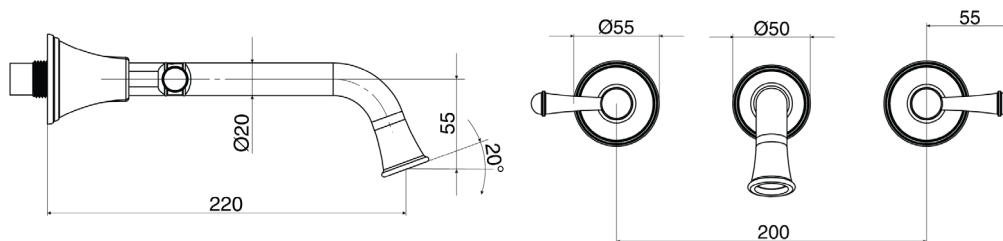

Posh Canterbury Wall Basin Set 220mm Lever Handles Polished Brass Gold (4 Star)

9509386

SPECIFICATIONS

Recommended Use	Domestic;Hotel;Commercial
Colour Finish	Brass Gold
Primary Material	DR Brass
Recommended Pressure Range	150 - 500 kPa as per AS3500
Max Continuous Working Temperature (deg C)	80
Min Continuous Working Temperature (deg C)	5
Hot Water Unit Suitability	Storage Tank;Continuous Flow

WARRANTY

Warranty - Domestic Use (Years)	10
Spare Parts & Labour (Years)	1

Please refer to Warranty Page for full Terms and Conditions