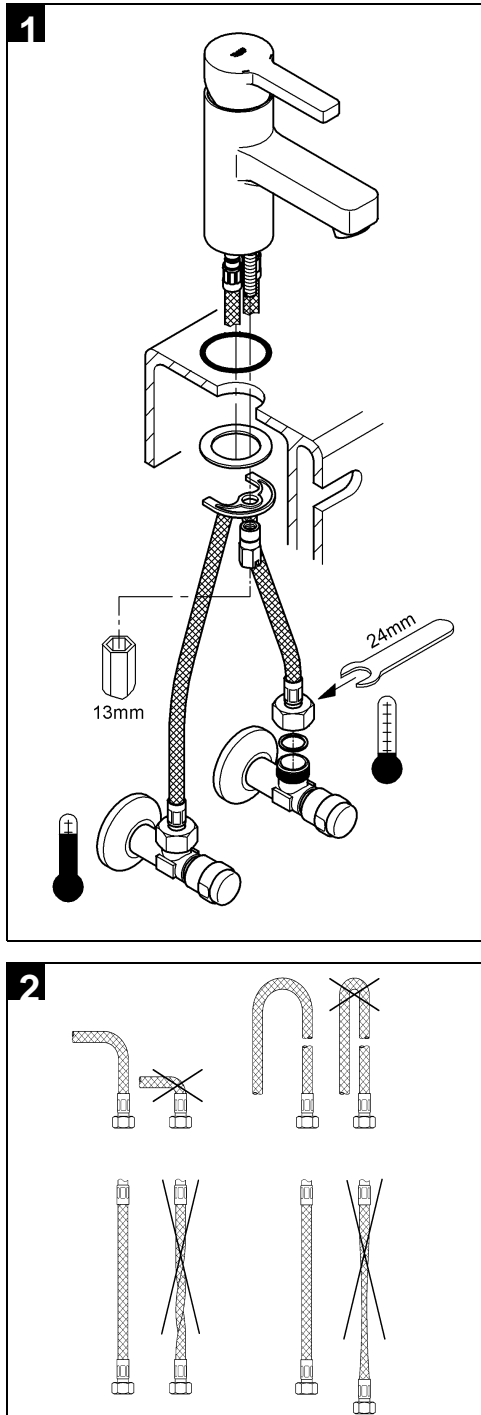

Installation instructions

Installation Instructions

Flush piping system prior and after installation of fitting thoroughly!

This product must be installed in conformance with local codes e.g. AS/NZS 3500 series of standard!

Flow pressure: Min 50kPa bar - recommended 100-500kPa

Installation and connection, see Figs [1] to [5]. Refer to the dimensional drawing above.

Open cold and hot water supply and check connections for leakage!

Care

For directions on the care of this fitting, please refer to be accompanying care instructions.