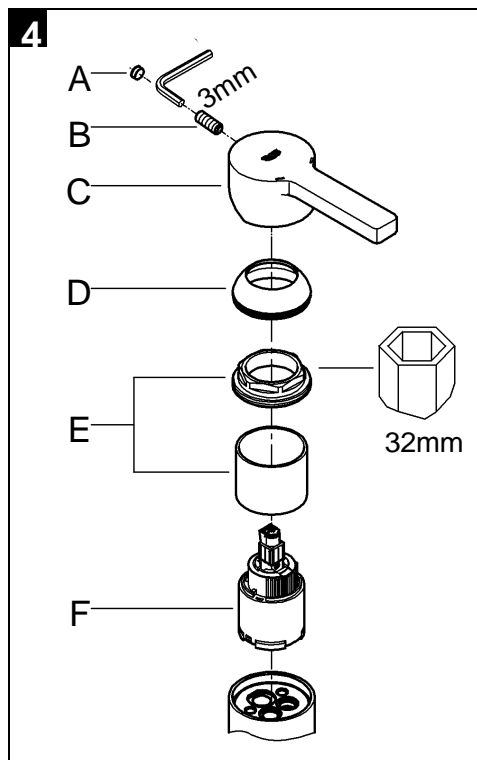

Installation instructions

Installation Instructions

Flush piping system prior and after installation of fitting thoroughly!

This product must be installed in conformance with local codes e.g. AS/NZS 3500 series of standard!

Flow pressure: Min 50kPa bar - recommended 100-500kPa

Installation and connection, see Figs [1] to [5]. Refer to the dimensional drawing above.

Open cold and hot water supply and check connections for leakage!

Care

For directions on the care of this fitting, please refer to be accompanying care instructions.