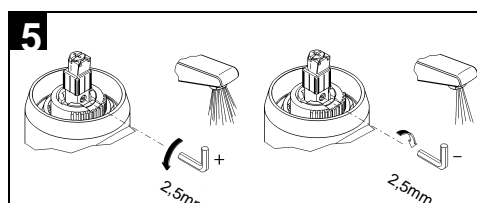

LINEARE
BASIN MIXER
MODEL #32252000

Pure Freude
an Wasser

Product Specifications

Product Description:

Lineare Single Lever Basin Mixer

S-Size
Single Hole Installation

GROHE SilkMove® 35 mm ceramic cartridge
Adjustable flow rate limiter

GROHE StarLight® chrome finish

Rapid Installation System

Mousseur (Aerator)
Smooth body
Flexible connection hoses

Installation instructions

Installation Instructions

Flush piping system prior and after installation of fitting thoroughly!

This product must be installed in conformance with local codes e.g. AS/NZS 3500 series of standard!

Flow pressure: Min 50kPa bar - recommended 100-500kPa

Installation and connection, see Figs [1] to [5]. Refer to the dimensional drawing above.