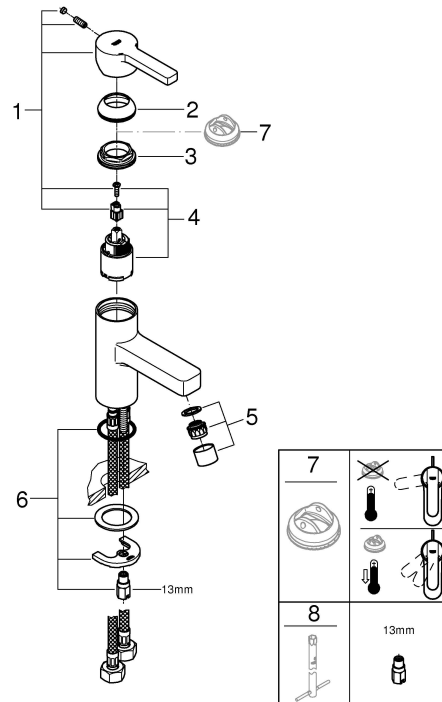

This product must be installed in conformance with local codes e.g. AS/NZS 3500 series of standard!

Flow pressure: Min 50kPa bar - recommended 100-500kPa

Installation and connection, see Figs [1] to [5]. Refer to the dimensional drawing above.

Open cold and hot water supply and check connections for leakage!

Care

For directions on the care of this fitting, please refer to be accompanying care instructions.

LINEARE
 BASIN MIXER
 MODEL #32252000

Pure Freude
 an Wasser

Spare Parts

Pos.-nr.	Product Description	Order-nr.	Units per package
1	Lever	46582000	1
2	Cap	46116000	1
3	Screw coupling	46460000	1
4	Cartridge	46375000	1
5	Flow limiter	65154000	1
6	Shank fastening assembly	46249000	1
7	Temperature limiter - optional extra	46375000	1
8	Mounting wrench - optional extra	19017000	1