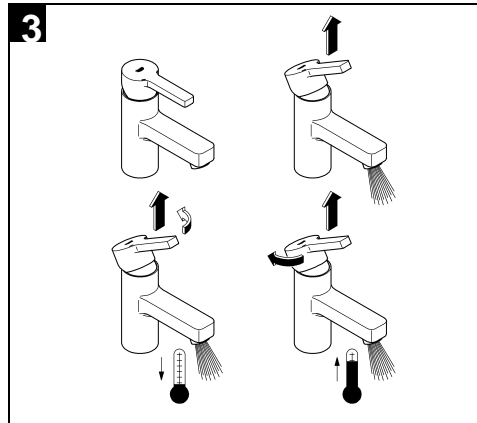

LINEARE
BASIN MIXER
MODEL #32252000

Pure Freude
an Wasser

Product Specifications

Product Description:

Lineare Single Lever Basin Mixer

S-Size
Single Hole Installation

GROHE SilkMove® 35 mm ceramic cartridge
Adjustable flow rate limiter

GROHE StarLight® chrome finish

Rapid Installation System

Mousseur (Aerator)
Smooth body
Flexible connection hoses

Installation instructions

Installation Instructions

Flush piping system prior and after installation of fitting thoroughly!