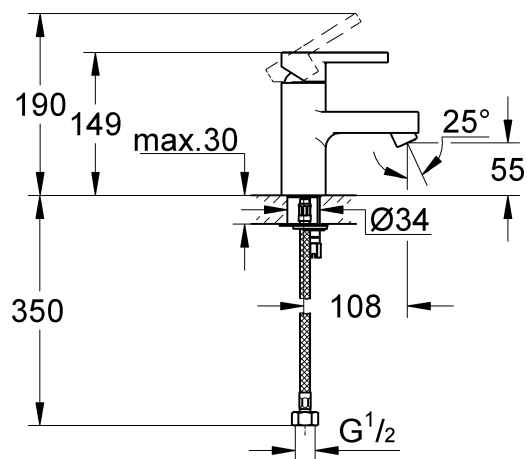

Product Description:

Lineare Single Lever Basin Mixer

S-Size
Single Hole Installation

GROHE SilkMove® 35 mm ceramic cartridge
Adjustable flow rate limiter

GROHE StarLight® chrome finish

Rapid Installation System

Mousseur (Aerator)
Smooth body
Flexible connection hoses