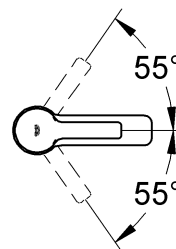

LINEARE
BASIN MIXER
MODEL #32252000

Pure Freude
an Wasser

Product Specifications

Product Description:

Lineare Single Lever Basin Mixer

S-Size
Single Hole Installation

GROHE SilkMove® 35 mm ceramic cartridge
Adjustable flow rate limiter

GROHE StarLight® chrome finish

Rapid Installation System

Mousseur (Aerator)
Smooth body
Flexible connection hoses

Installation instructions

Installation Instructions

Flush piping system prior and after installation of fitting thoroughly!