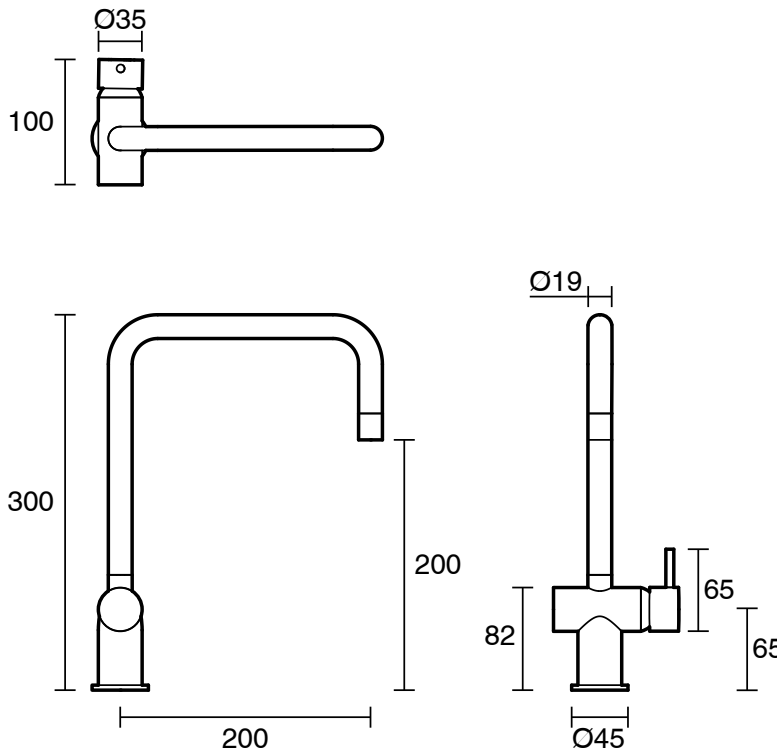

SUSSEX

Sussex Scala Mini Sink Mixer Tap Large Square Spout Right Hand LUX PVD Brushed Platinum Gold (5 Star) 2268210

SPECIFICATIONS

Recommended Use	Residential;Commercial
Colour Finish	Brushed Platinum Gold
Primary Material	DR Brass
Recommended Pressure Range	150 - 500 kPa as per AS3500
Max Continuous Working Temperature (deg C)	65
Min Continuous Working Temperature (deg C)	1

WARRANTY

Residential Use (Years)	40
Commercial Use (Years)	10

Please refer to Sussex Warranty page for full Terms and Conditions

Dimensions are nominal measurements only.

CLEANING RECOMMENDATIONS:

We recommend the use of soapy water or approved cleaners. This product should not be cleaned with abrasive materials. Damage caused by any improper treatment is not covered by the product warranty. Refer to Warranty Conditions

Disclaimer: Products in this specification manual must by regulation be installed by licensed and registered trade people. The manufacturer/distributor reserves the right to vary specifications or delete models from their range without prior notification. Dimensions are nominal measurements only. Dimensions and set-outs listed are correct at time of publication however the manufacturer/distributor takes no responsibility for printing errors.

Published 31/03/2026

To see the complete Sussex range go to www.reece.com.au