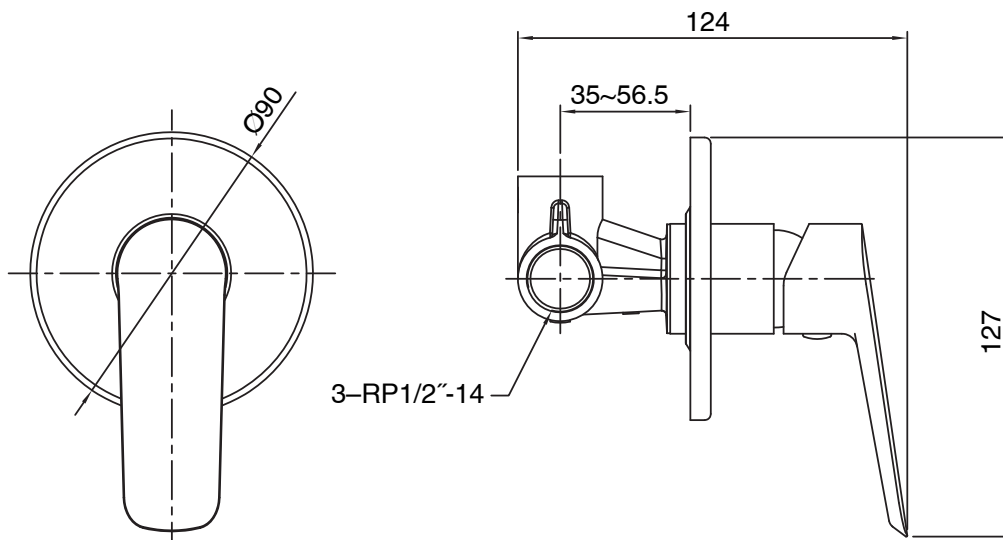

mizu

Mizu Bliss Shower Mixer Tap Chrome

9503815

SPECIFICATIONS

Recommended Use	Domestic, Hotel & Commercial
Colour	Chrome
Finish	Polished
Material	DR Brass
Recommended Pressure Range	150 - 500 kPa
Maximum Continuous Working Temperature	80 deg C
Suitable for Storage Tank Hot Water	Yes
Suitable for Continuous Flow Hot Water	Yes
Suitable for Gravity Feed Hot Water	No

WARRANTY

Warranty - Domestic Use	10 Years
Spare Parts & Labour	12 Months

Please refer to Warranty Page for full Terms and Conditions

Dimensions are nominal measurements only.

CLEANING RECOMMENDATIONS:

We recommend the use of soapy water or approved cleaners. This product should not be cleaned with abrasive materials. Damage caused by any improper treatment is not covered by the product warranty. Refer to Warranty Conditions

Disclaimer: Products in this specification manual must by regulation be installed by licensed and registered trade people. The manufacturer/distributor reserves the right to vary specifications or delete models from their range without prior notification. Dimensions are nominal measurements only. Dimensions and set-outs listed are correct at time of publication however the manufacturer/distributor takes no responsibility for printing errors.

Published 07/09/2022

To see the complete Mizu range go to
www.reece.com.au

WaterMark
AS/NZS 3718
WM-022094