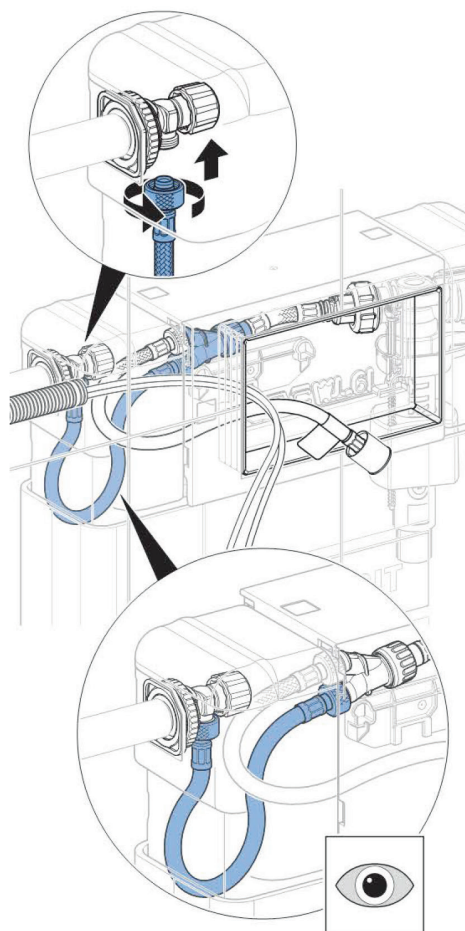

■ GEBERIT OMEGA SQUARE REMOTE BUTTON

INSTALLATION INSTRUCTIONS

Plumbers, please ensure a copy of the installation instructions is left with the end user for future reference

■ GEBERIT OMEGA SQUARE REMOTE BUTTON

INSTALLATION INSTRUCTIONS

■ GEBERIT OMEGA SQUARE REMOTE BUTTON

INSTALLATION INSTRUCTIONS

Plumbers, please ensure a copy of the installation instructions is left with the end user for future reference

■ GEBERIT

OMEGA SQUARE REMOTE BUTTON

INSTALLATION INSTRUCTIONS

6

FRONT ACCESS

1**2****3**

■ GEBERIT OMEGA SQUARE REMOTE BUTTON

INSTALLATION INSTRUCTIONS

Plumbers, please ensure a copy of the installation instructions is left with the end user for future reference