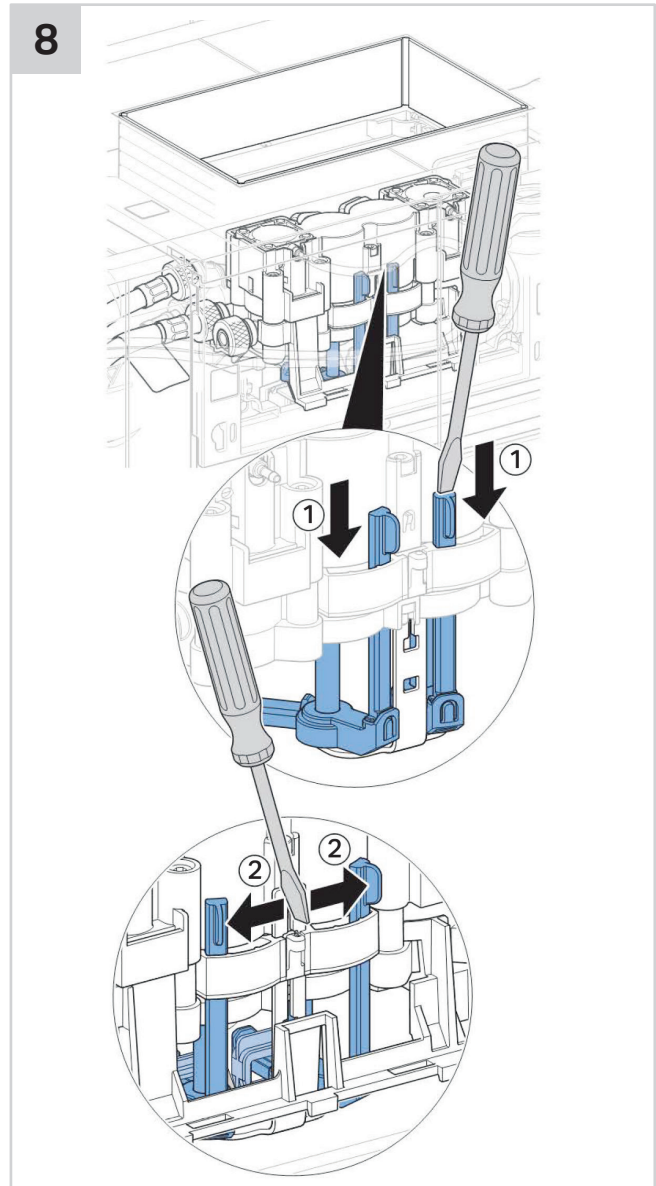

■ GEBERIT OMEGA SQUARE REMOTE BUTTON

INSTALLATION INSTRUCTIONS

■ GEBERIT OMEGA SQUARE REMOTE BUTTON

INSTALLATION INSTRUCTIONS

Plumbers, please ensure a copy of the installation instructions is left with the end user for future reference

■ GEBERIT OMEGA SQUARE REMOTE BUTTON

INSTALLATION INSTRUCTIONS

Plumbers, please ensure a copy of the installation instructions is left with the end user for future reference

■ GEBERIT OMEGA SQUARE REMOTE BUTTON

INSTALLATION INSTRUCTIONS

■ GEBERIT OMEGA SQUARE REMOTE BUTTON

INSTALLATION INSTRUCTIONS

Plumbers, please ensure a copy of the installation instructions is left with the end user for future reference

■ GEBERIT