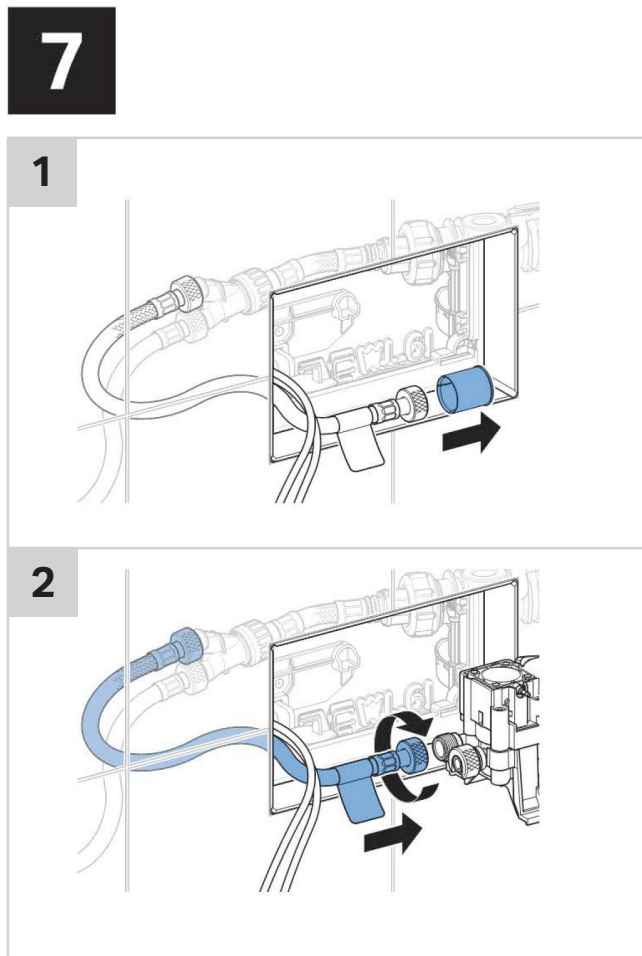

■ GEBERIT OMEGA SQUARE REMOTE BUTTON

INSTALLATION INSTRUCTIONS

Plumbers, please ensure a copy of the installation instructions is left with the end user for future reference

■ GEBERIT

OMEGA SQUARE REMOTE BUTTON

INSTALLATION INSTRUCTIONS

■ GEBERIT OMEGA SQUARE REMOTE BUTTON

INSTALLATION INSTRUCTIONS

Plumbers, please ensure a copy of the installation instructions is left with the end user for future reference

■ GEBERIT

OMEGA SQUARE REMOTE BUTTON

INSTALLATION INSTRUCTIONS

6

FRONT ACCESS

1**2****3**

■ GEBERIT OMEGA SQUARE REMOTE BUTTON

INSTALLATION INSTRUCTIONS

Plumbers, please ensure a copy of the installation instructions is left with the end user for future reference