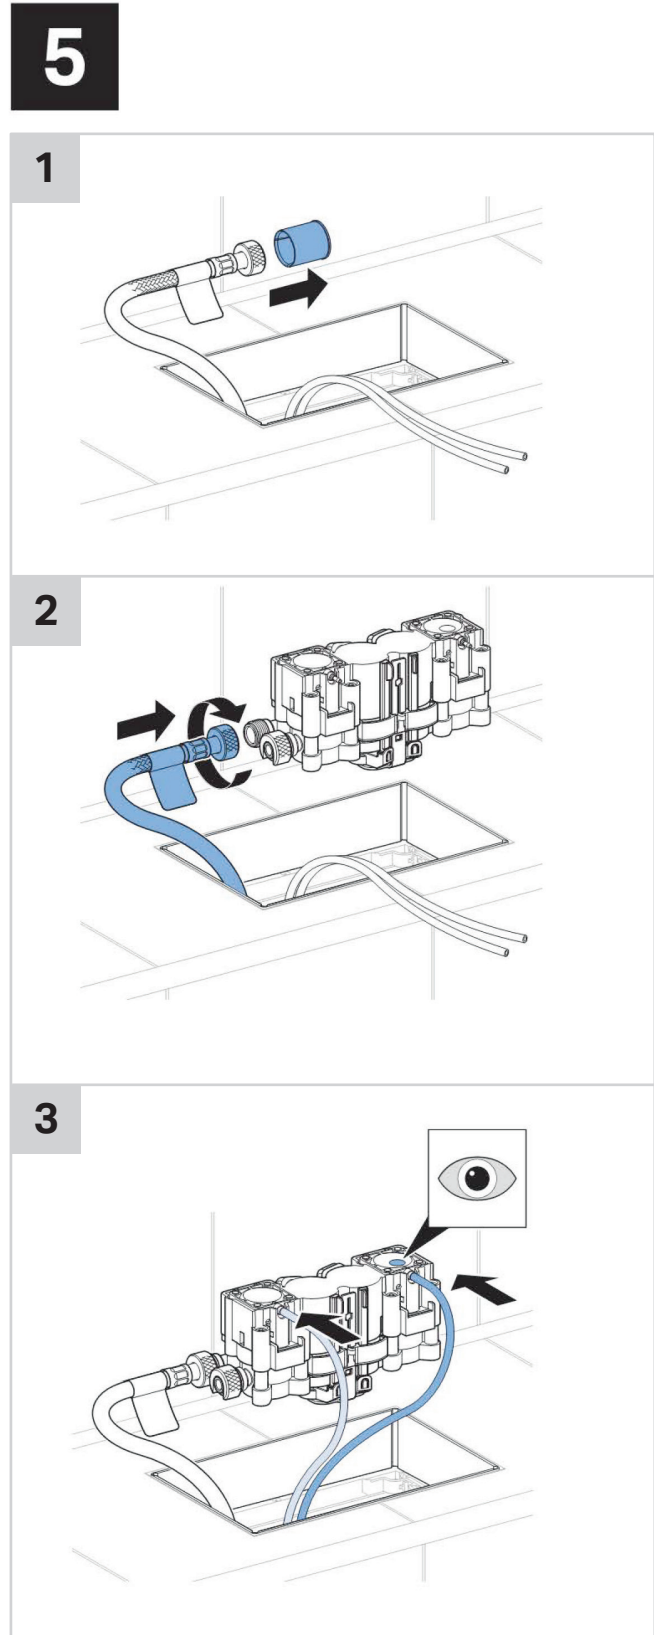

INSTALLATION INSTRUCTIONS

Plumbers, please ensure a copy of the installation instructions is left with the end user for future reference

■ GEBERIT OMEGA SQUARE REMOTE BUTTON

INSTALLATION INSTRUCTIONS

Plumbers, please ensure a copy of the installation instructions is left with the end user for future reference

■ GEBERIT OMEGA SQUARE REMOTE BUTTON

INSTALLATION INSTRUCTIONS

■ GEBERIT OMEGA SQUARE REMOTE BUTTON

INSTALLATION INSTRUCTIONS

Plumbers, please ensure a copy of the installation instructions is left with the end user for future reference

■ GEBERIT OMEGA SQUARE REMOTE BUTTON

INSTALLATION INSTRUCTIONS

Plumbers, please ensure a copy of the installation instructions is left with the end user for future reference

■ GEBERIT OMEGA SQUARE REMOTE BUTTON