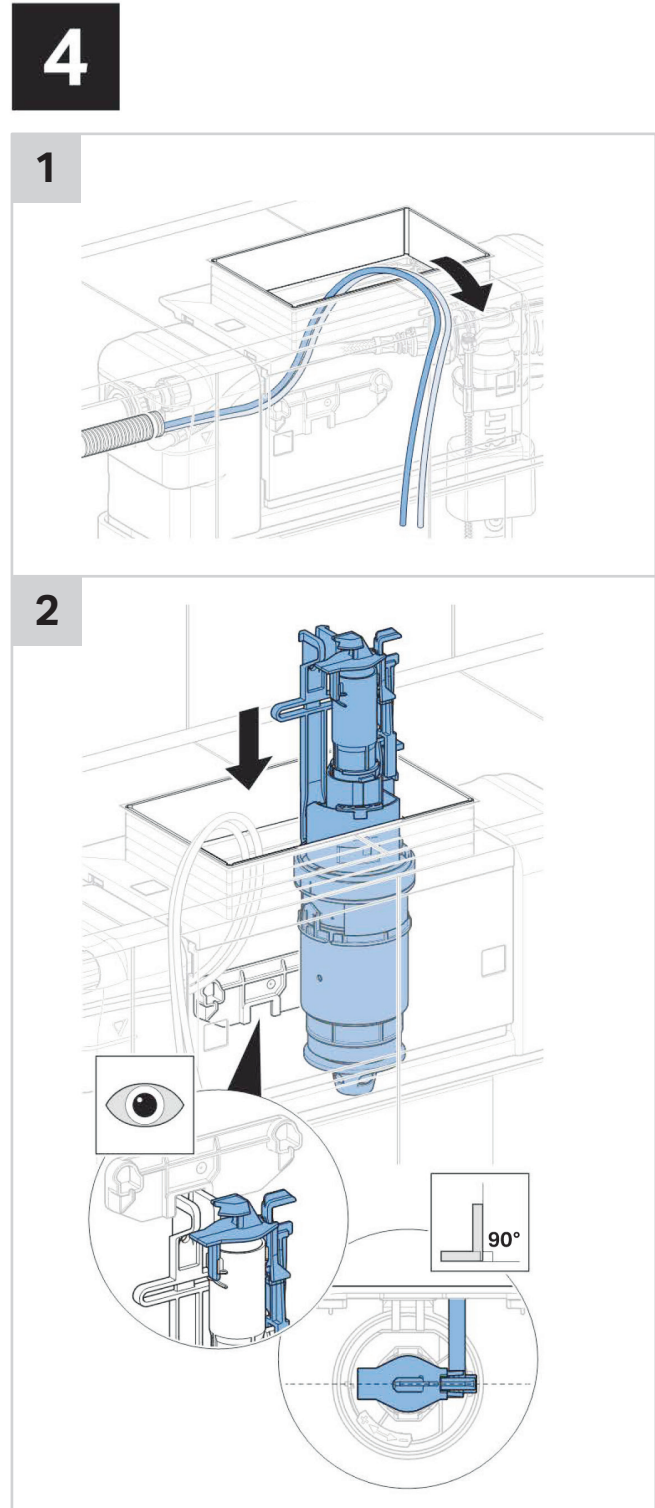

Tech Page – Version 1

■ GEBERIT OMEGA SQUARE REMOTE BUTTON

INSTALLATION INSTRUCTIONS

Plumbers, please ensure a copy of the installation instructions is left with the end user for future reference

■ GEBERIT OMEGA SQUARE REMOTE BUTTON

INSTALLATION INSTRUCTIONS

Plumbers, please ensure a copy of the installation instructions is left with the end user for future reference

■ GEBERIT OMEGA SQUARE REMOTE BUTTON

INSTALLATION INSTRUCTIONS

Plumbers, please ensure a copy of the installation instructions is left with the end user for future reference

■ GEBERIT OMEGA SQUARE REMOTE BUTTON

INSTALLATION INSTRUCTIONS

■ GEBERIT OMEGA SQUARE REMOTE BUTTON

INSTALLATION INSTRUCTIONS

Plumbers, please ensure a copy of the installation instructions is left with the end user for future reference