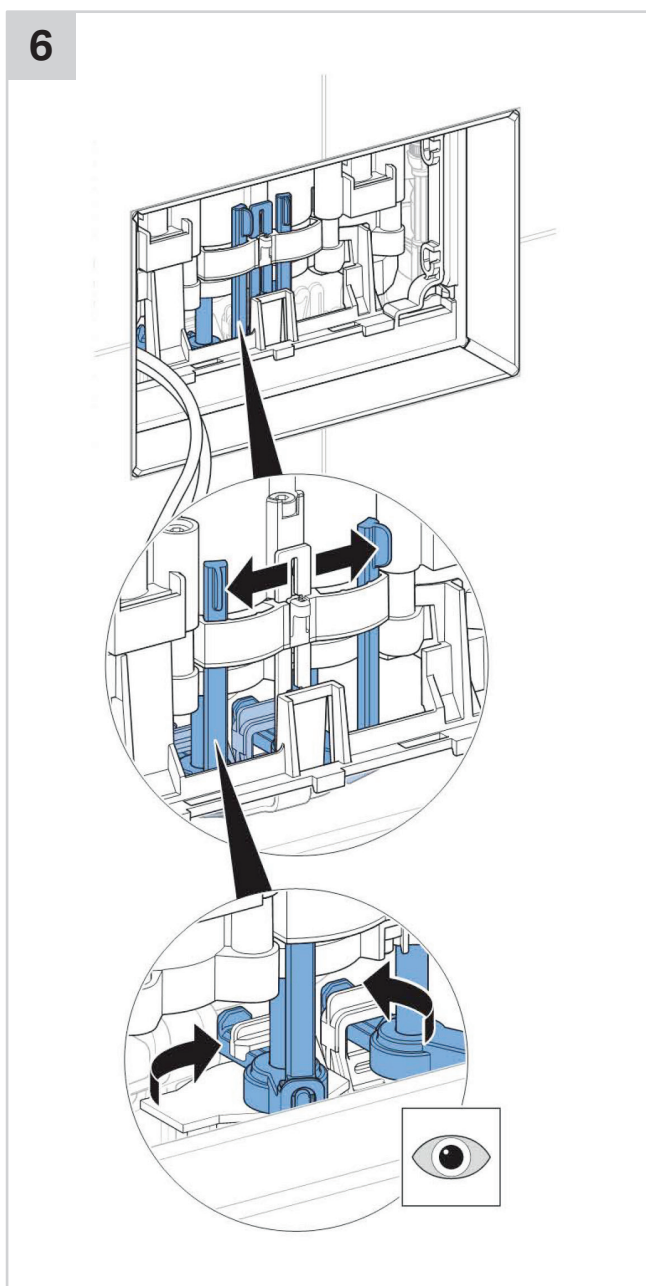

OMEGA SQUARE REMOTE BUTTON

INSTALLATION INSTRUCTIONS

6

FRONT ACCESS

1**2****3**

■ GEBERIT OMEGA SQUARE REMOTE BUTTON

INSTALLATION INSTRUCTIONS

Plumbers, please ensure a copy of the installation instructions is left with the end user for future reference

■ GEBERIT OMEGA SQUARE REMOTE BUTTON

INSTALLATION INSTRUCTIONS

Plumbers, please ensure a copy of the installation instructions is left with the end user for future reference

■ GEBERIT

OMEGA SQUARE REMOTE BUTTON

INSTALLATION INSTRUCTIONS

Plumbers, please ensure a copy of the installation instructions is left with the end user for future reference

■ GEBERIT

OMEGA SQUARE REMOTE BUTTON

INSTALLATION INSTRUCTIONS

8

IN VANITY BUTTON