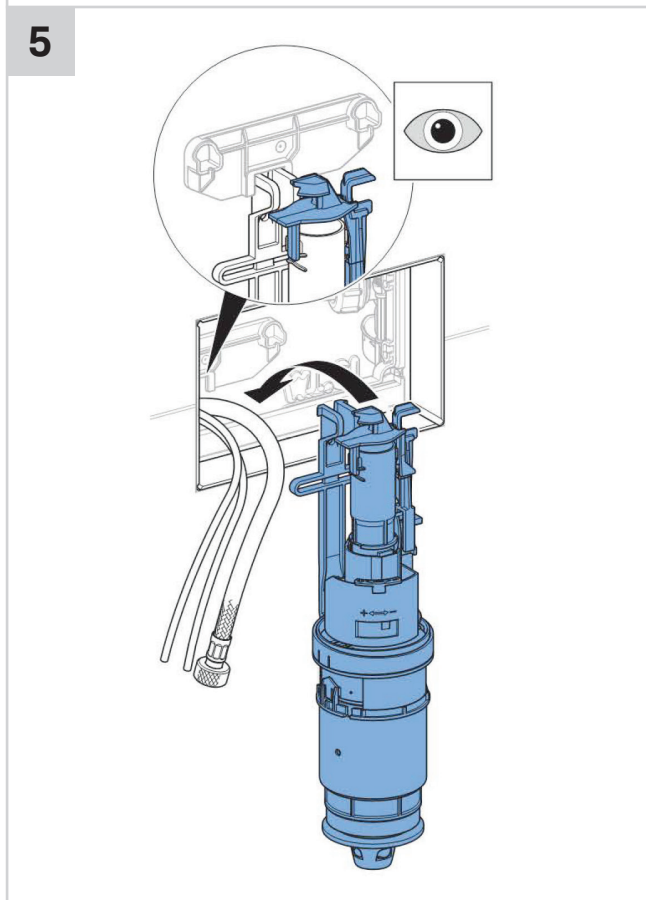

INSTALLATION INSTRUCTIONS

■ GEBERIT OMEGA SQUARE REMOTE BUTTON

INSTALLATION INSTRUCTIONS

Plumbers, please ensure a copy of the installation instructions is left with the end user for future reference

■ GEBERIT

OMEGA SQUARE REMOTE BUTTON

INSTALLATION INSTRUCTIONS

6

FRONT ACCESS

1**2****3**

■ GEBERIT OMEGA SQUARE REMOTE BUTTON

INSTALLATION INSTRUCTIONS

Plumbers, please ensure a copy of the installation instructions is left with the end user for future reference

■ GEBERIT OMEGA SQUARE REMOTE BUTTON

INSTALLATION INSTRUCTIONS

Plumbers, please ensure a copy of the installation instructions is left with the end user for future reference

■ GEBERIT

OMEGA SQUARE REMOTE BUTTON