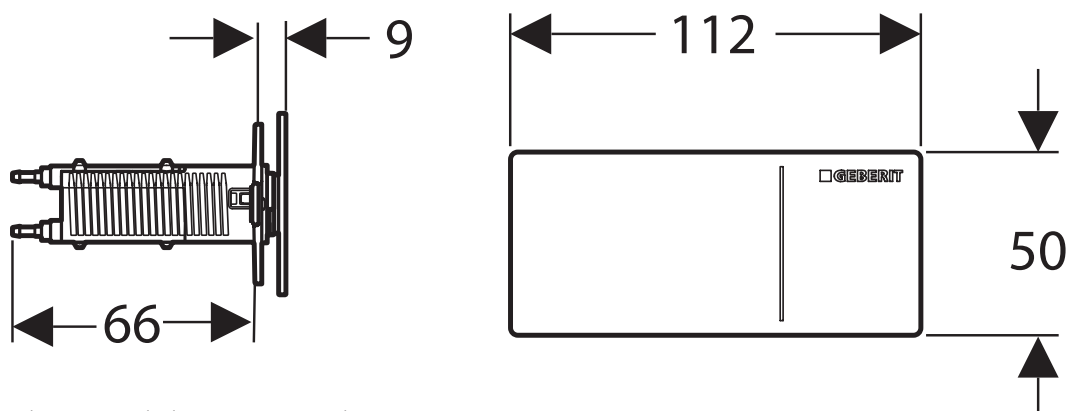

■ GEBERIT

OMEGA SQUARE REMOTE BUTTON

Dimensions are nominal measurements only.

Button cannot be placed in front of the cistern. For remote installation only. Separate service access is required to service the cistern.