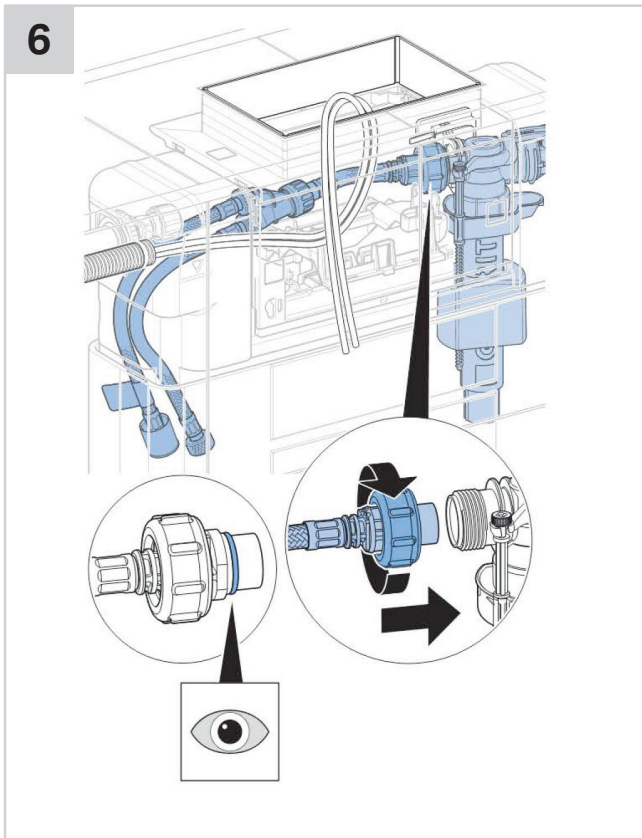

INSTALLATION INSTRUCTIONS

Plumbers, please ensure a copy of the installation instructions is left with the end user for future reference

■ GEBERIT OMEGA SQUARE REMOTE BUTTON

INSTALLATION INSTRUCTIONS

Plumbers, please ensure a copy of the installation instructions is left with the end user for future reference

■ GEBERIT OMEGA SQUARE REMOTE BUTTON

INSTALLATION INSTRUCTIONS

■ GEBERIT OMEGA SQUARE REMOTE BUTTON

INSTALLATION INSTRUCTIONS

Plumbers, please ensure a copy of the installation instructions is left with the end user for future reference

■ GEBERIT OMEGA SQUARE REMOTE BUTTON

INSTALLATION INSTRUCTIONS

Plumbers, please ensure a copy of the installation instructions is left with the end user for future reference

■ GEBERIT OMEGA SQUARE REMOTE BUTTON