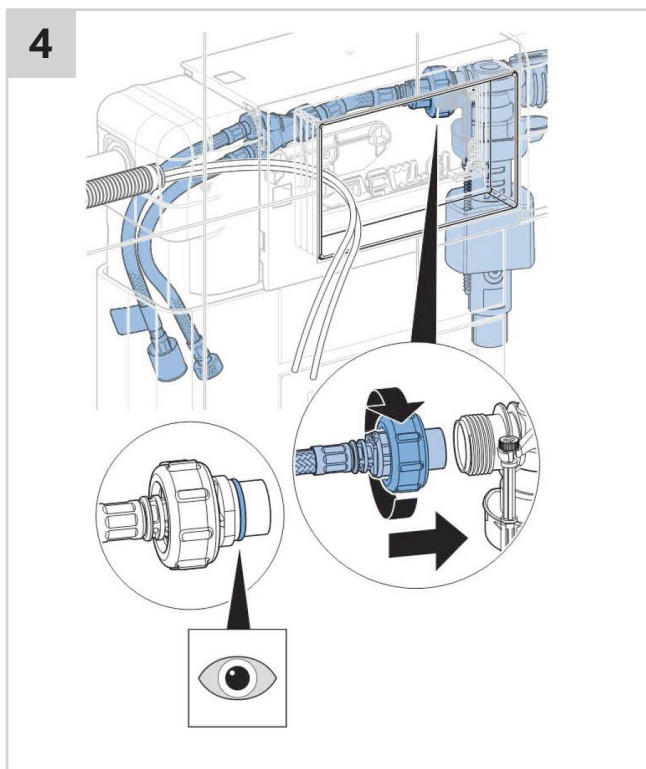

INSTALLATION INSTRUCTIONS

■ GEBERIT OMEGA SQUARE REMOTE BUTTON

INSTALLATION INSTRUCTIONS

Plumbers, please ensure a copy of the installation instructions is left with the end user for future reference

■ GEBERIT

OMEGA SQUARE REMOTE BUTTON

INSTALLATION INSTRUCTIONS

6

FRONT ACCESS

1**2****3**

■ GEBERIT OMEGA SQUARE REMOTE BUTTON

INSTALLATION INSTRUCTIONS

Plumbers, please ensure a copy of the installation instructions is left with the end user for future reference

■ GEBERIT OMEGA SQUARE REMOTE BUTTON

INSTALLATION INSTRUCTIONS

Plumbers, please ensure a copy of the installation instructions is left with the end user for future reference

■ GEBERIT

OMEGA SQUARE REMOTE BUTTON