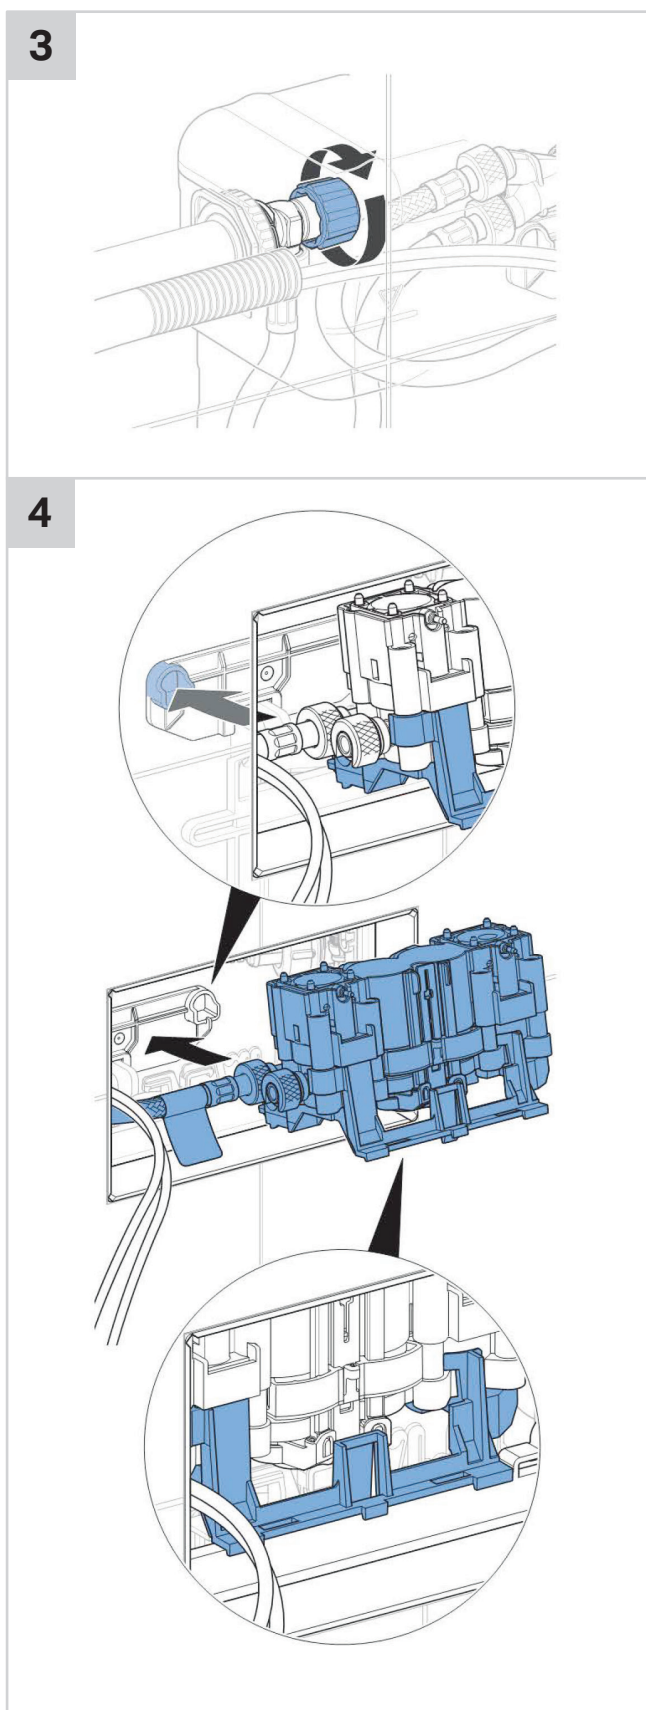

INSTALLATION INSTRUCTIONS

■ GEBERIT OMEGA SQUARE REMOTE BUTTON

INSTALLATION INSTRUCTIONS

Plumbers, please ensure a copy of the installation instructions is left with the end user for future reference

■ GEBERIT

OMEGA SQUARE REMOTE BUTTON

INSTALLATION INSTRUCTIONS

6

FRONT ACCESS

1**2****3**

■ GEBERIT OMEGA SQUARE REMOTE BUTTON

INSTALLATION INSTRUCTIONS

Plumbers, please ensure a copy of the installation instructions is left with the end user for future reference

■ GEBERIT OMEGA SQUARE REMOTE BUTTON

INSTALLATION INSTRUCTIONS

Plumbers, please ensure a copy of the installation instructions is left with the end user for future reference

■ GEBERIT

OMEGA SQUARE REMOTE BUTTON