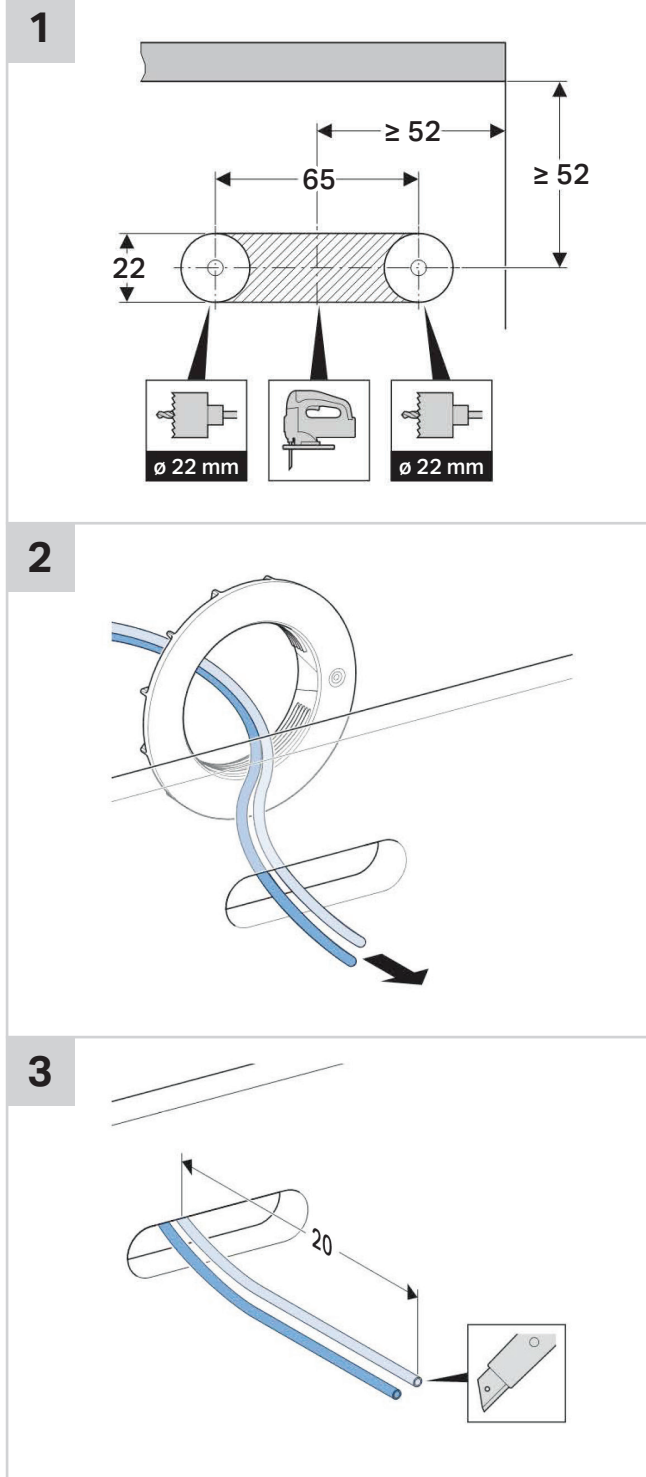

■ GEBERIT OMEGA SQUARE REMOTE BUTTON

INSTALLATION INSTRUCTIONS

Plumbers, please ensure a copy of the installation instructions is left with the end user for future reference

■ GEBERIT

OMEGA SQUARE REMOTE BUTTON

INSTALLATION INSTRUCTIONS

Plumbers, please ensure a copy of the installation instructions is left with the end user for future reference

■ GEBERIT

OMEGA SQUARE REMOTE BUTTON

INSTALLATION INSTRUCTIONS

8

IN VANITY BUTTON