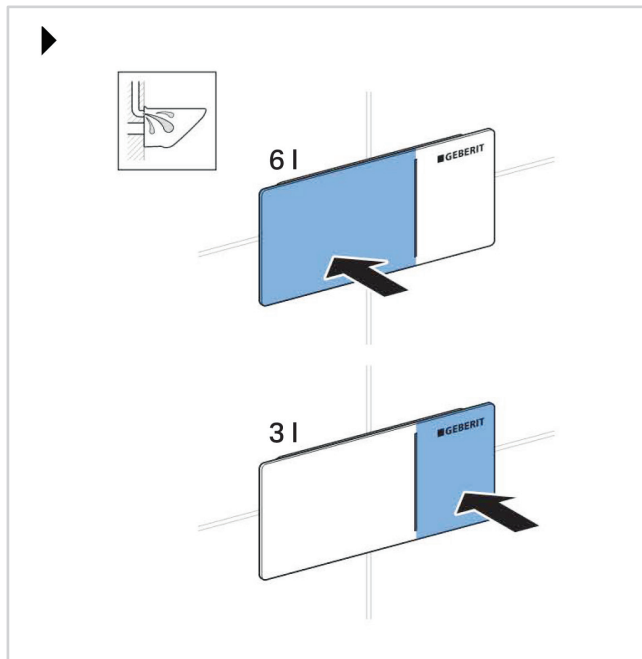

■ GEBERIT OMEGA SQUARE REMOTE BUTTON

INSTALLATION INSTRUCTIONS

Plumbers, please ensure a copy of the installation instructions is left with the end user for future reference