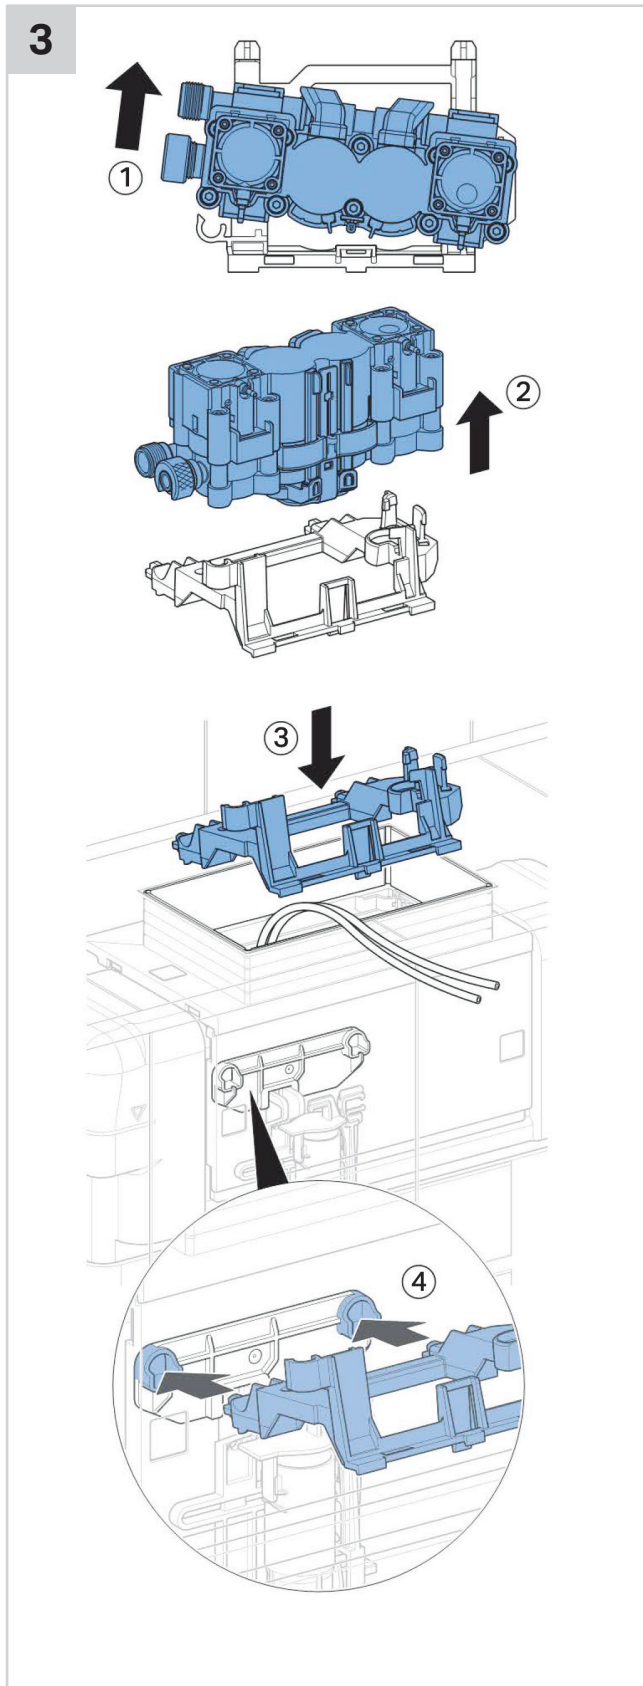

■ GEBERIT OMEGA SQUARE REMOTE BUTTON

INSTALLATION INSTRUCTIONS

Plumbers, please ensure a copy of the installation instructions is left with the end user for future reference