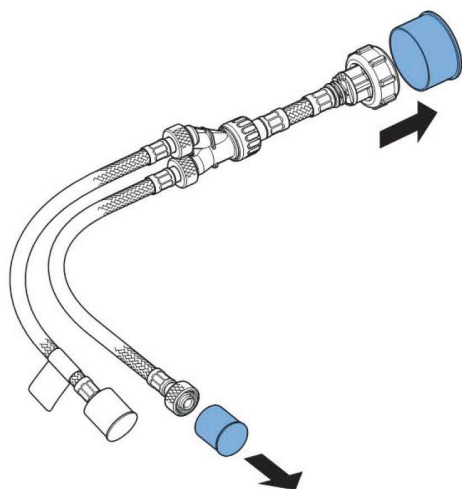

■ GEBERIT OMEGA SQUARE REMOTE BUTTON

INSTALLATION INSTRUCTIONS

Plumbers, please ensure a copy of the installation instructions is left with the end user for future reference

■ GEBERIT OMEGA SQUARE REMOTE BUTTON

INSTALLATION INSTRUCTIONS

■ GEBERIT OMEGA SQUARE REMOTE BUTTON

INSTALLATION INSTRUCTIONS

Plumbers, please ensure a copy of the installation instructions is left with the end user for future reference

■ GEBERIT

OMEGA SQUARE REMOTE BUTTON

INSTALLATION INSTRUCTIONS

6

FRONT ACCESS

1**2****3**

■ GEBERIT OMEGA SQUARE REMOTE BUTTON

INSTALLATION INSTRUCTIONS

Plumbers, please ensure a copy of the installation instructions is left with the end user for future reference