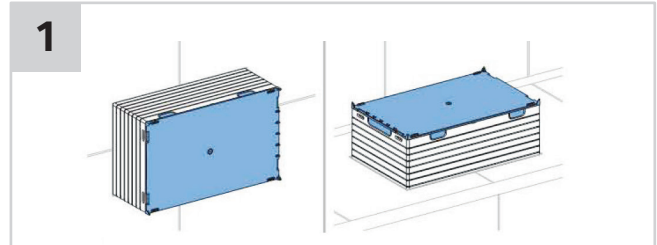

■ GEBERIT OMEGA SQUARE REMOTE BUTTON

INSTALLATION INSTRUCTIONS

Plumbers, please ensure a copy of the installation instructions is left with the end user for future reference