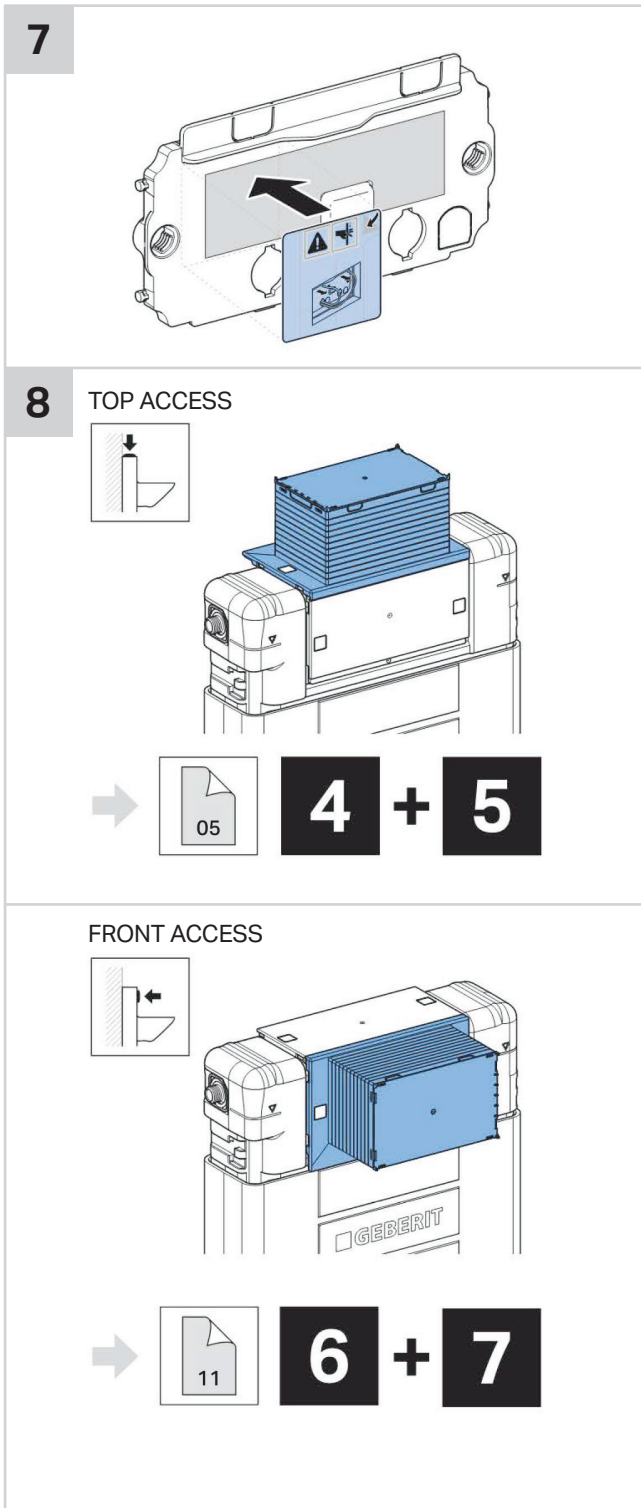

Tech Page – Version 1

■ GEBERIT OMEGA SQUARE REMOTE BUTTON

INSTALLATION INSTRUCTIONS

Plumbers, please ensure a copy of the installation instructions is left with the end user for future reference

■ GEBERIT OMEGA SQUARE REMOTE BUTTON

INSTALLATION INSTRUCTIONS

Plumbers, please ensure a copy of the installation instructions is left with the end user for future reference

■ GEBERIT OMEGA SQUARE REMOTE BUTTON

INSTALLATION INSTRUCTIONS

Plumbers, please ensure a copy of the installation instructions is left with the end user for future reference

■ GEBERIT OMEGA SQUARE REMOTE BUTTON

INSTALLATION INSTRUCTIONS

■ GEBERIT OMEGA SQUARE REMOTE BUTTON

INSTALLATION INSTRUCTIONS

Plumbers, please ensure a copy of the installation instructions is left with the end user for future reference