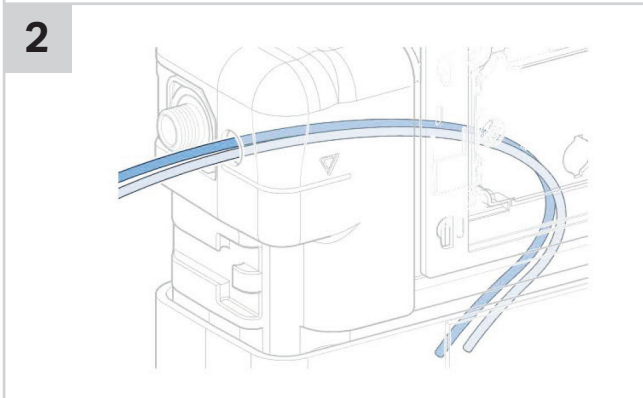

■ GEBERIT OMEGA SQUARE REMOTE BUTTON

INSTALLATION INSTRUCTIONS

Plumbers, please ensure a copy of the installation instructions is left with the end user for future reference