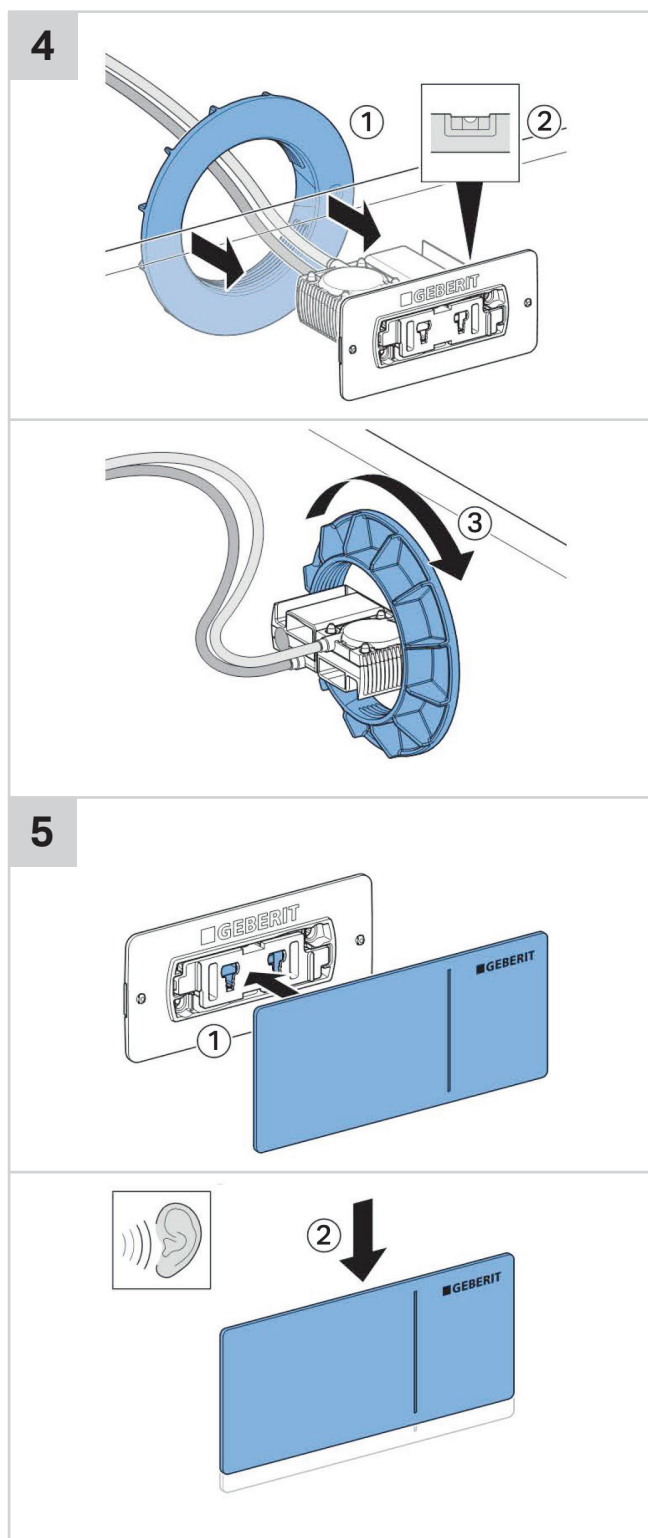

OMEGA SQUARE REMOTE BUTTON

INSTALLATION INSTRUCTIONS

6

FRONT ACCESS

1**2****3**

■ GEBERIT OMEGA SQUARE REMOTE BUTTON

INSTALLATION INSTRUCTIONS

Plumbers, please ensure a copy of the installation instructions is left with the end user for future reference

■ GEBERIT OMEGA SQUARE REMOTE BUTTON

INSTALLATION INSTRUCTIONS

Plumbers, please ensure a copy of the installation instructions is left with the end user for future reference

■ GEBERIT

OMEGA SQUARE REMOTE BUTTON

INSTALLATION INSTRUCTIONS

Plumbers, please ensure a copy of the installation instructions is left with the end user for future reference

■ GEBERIT

OMEGA SQUARE REMOTE BUTTON

INSTALLATION INSTRUCTIONS

8

IN VANITY BUTTON