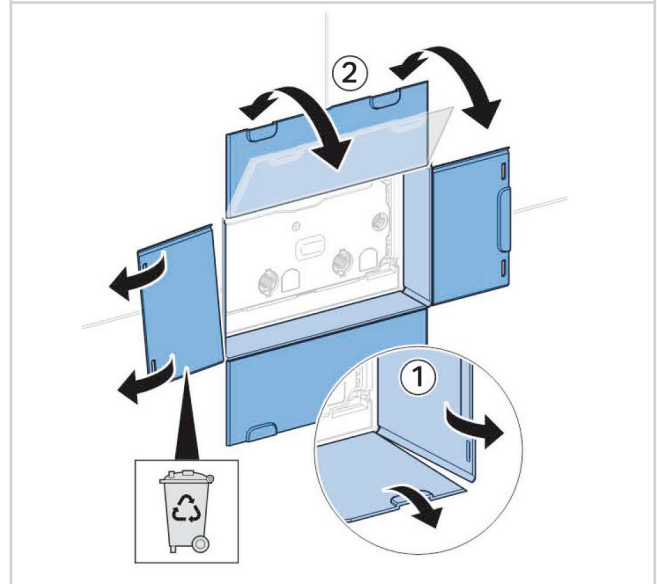

■ GEBERIT OMEGA SQUARE REMOTE BUTTON

INSTALLATION INSTRUCTIONS

Plumbers, please ensure a copy of the installation instructions is left with the end user for future reference