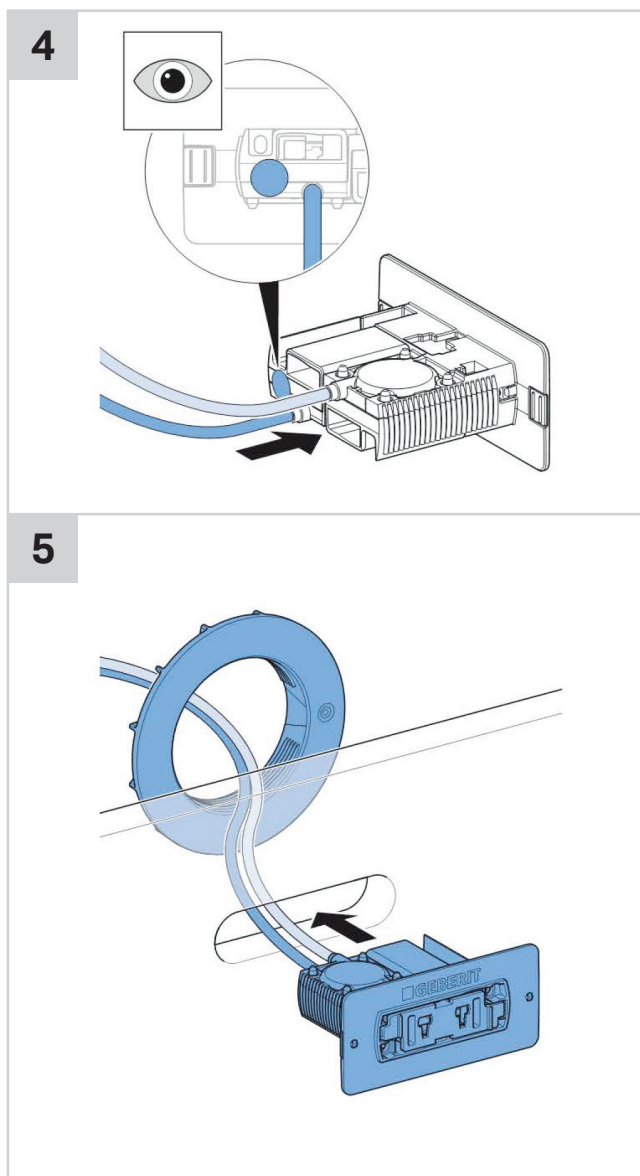

■ GEBERIT OMEGA SQUARE REMOTE BUTTON

INSTALLATION INSTRUCTIONS

Plumbers, please ensure a copy of the installation instructions is left with the end user for future reference

■ GEBERIT

OMEGA SQUARE REMOTE BUTTON

INSTALLATION INSTRUCTIONS

Plumbers, please ensure a copy of the installation instructions is left with the end user for future reference

■ GEBERIT

OMEGA SQUARE REMOTE BUTTON

INSTALLATION INSTRUCTIONS

8

IN VANITY BUTTON