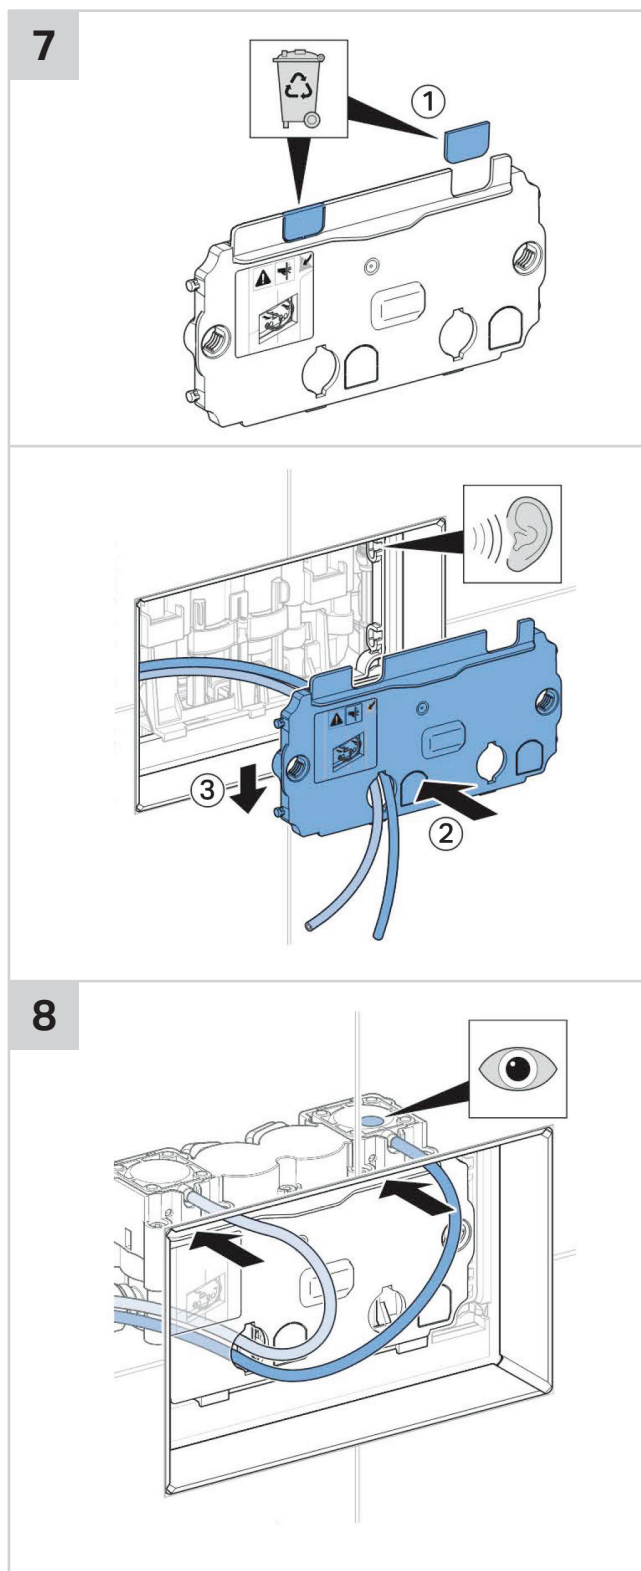

OMEGA SQUARE REMOTE BUTTON

INSTALLATION INSTRUCTIONS

6

FRONT ACCESS

1**2****3**

■ GEBERIT OMEGA SQUARE REMOTE BUTTON

INSTALLATION INSTRUCTIONS

Plumbers, please ensure a copy of the installation instructions is left with the end user for future reference

■ GEBERIT OMEGA SQUARE REMOTE BUTTON

INSTALLATION INSTRUCTIONS

Plumbers, please ensure a copy of the installation instructions is left with the end user for future reference

■ GEBERIT

OMEGA SQUARE REMOTE BUTTON

INSTALLATION INSTRUCTIONS

Plumbers, please ensure a copy of the installation instructions is left with the end user for future reference

■ GEBERIT

OMEGA SQUARE REMOTE BUTTON

INSTALLATION INSTRUCTIONS

8

IN VANITY BUTTON