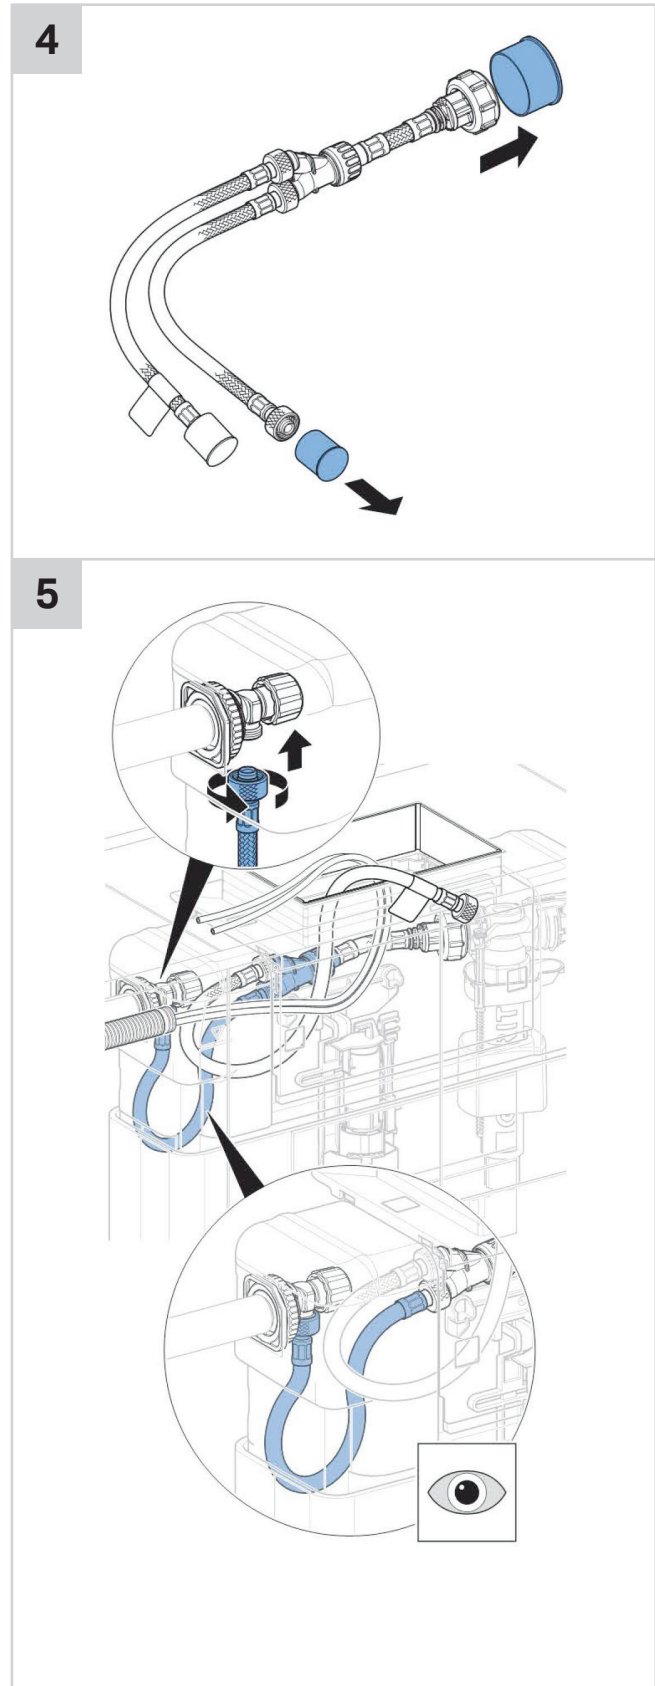

Tech Page – Version 1

■ GEBERIT OMEGA SQUARE REMOTE BUTTON

INSTALLATION INSTRUCTIONS

Plumbers, please ensure a copy of the installation instructions is left with the end user for future reference

■ GEBERIT OMEGA SQUARE REMOTE BUTTON

INSTALLATION INSTRUCTIONS

Plumbers, please ensure a copy of the installation instructions is left with the end user for future reference

■ GEBERIT OMEGA SQUARE REMOTE BUTTON

INSTALLATION INSTRUCTIONS

Plumbers, please ensure a copy of the installation instructions is left with the end user for future reference

■ GEBERIT OMEGA SQUARE REMOTE BUTTON

INSTALLATION INSTRUCTIONS

■ GEBERIT OMEGA SQUARE REMOTE BUTTON

INSTALLATION INSTRUCTIONS

Plumbers, please ensure a copy of the installation instructions is left with the end user for future reference