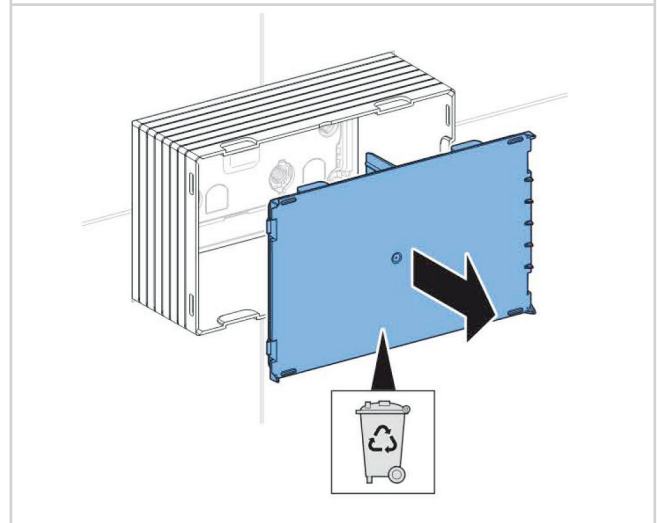

■ GEBERIT OMEGA SQUARE REMOTE BUTTON

INSTALLATION INSTRUCTIONS

Plumbers, please ensure a copy of the installation instructions is left with the end user for future reference