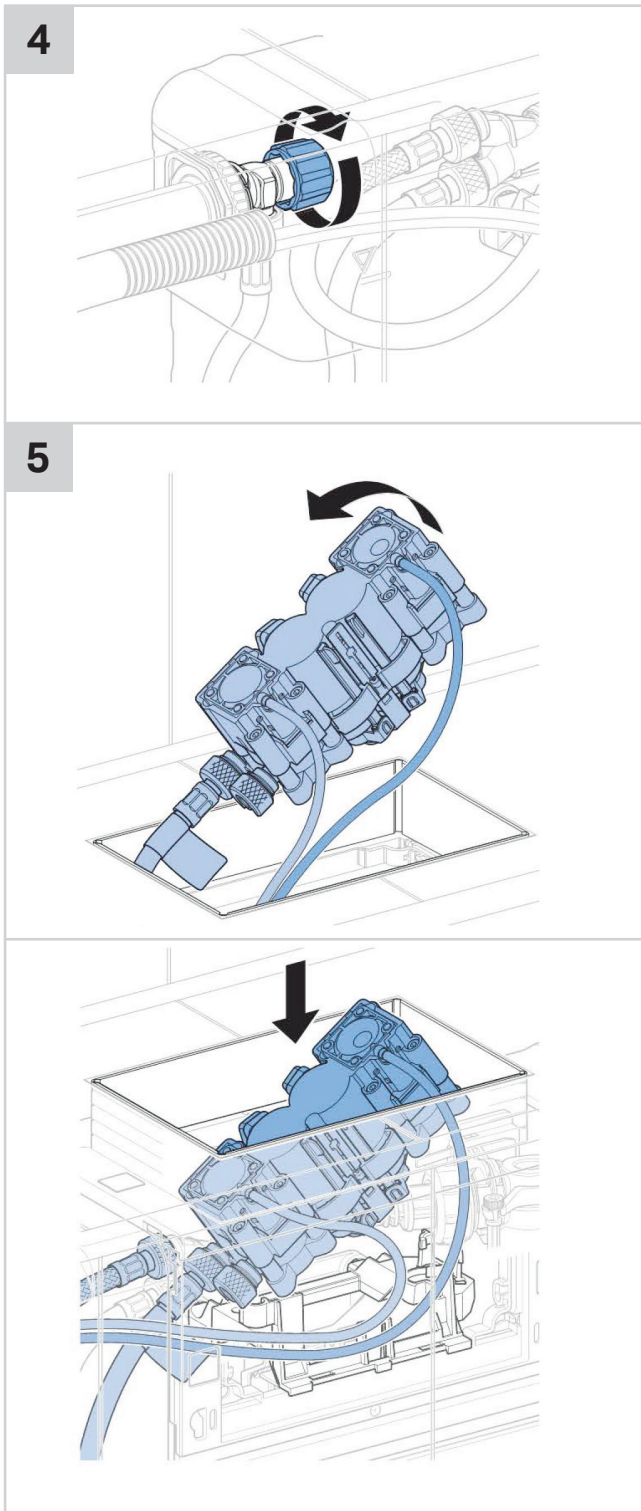

■ GEBERIT OMEGA SQUARE REMOTE BUTTON

INSTALLATION INSTRUCTIONS