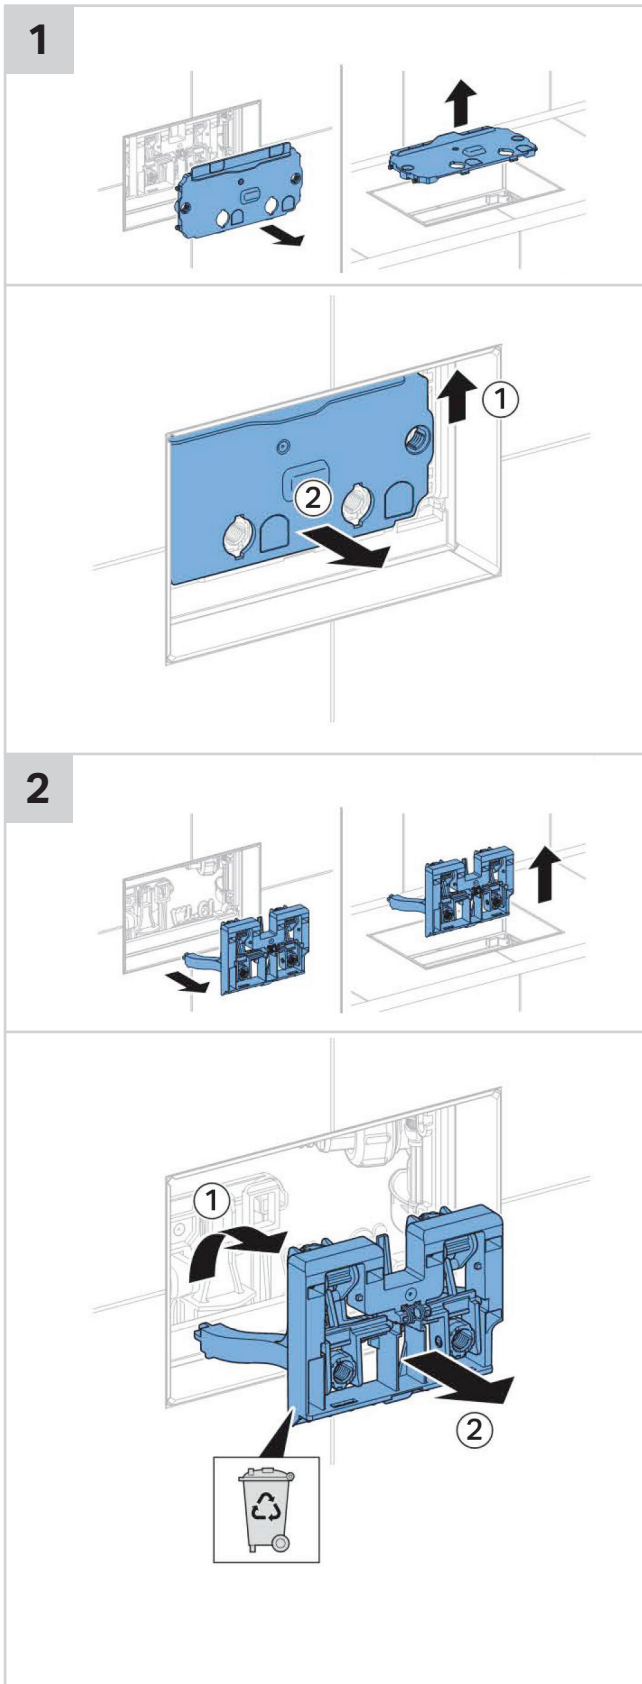

Tech Page – Version 1

■ GEBERIT OMEGA SQUARE REMOTE BUTTON

INSTALLATION INSTRUCTIONS

Plumbers, please ensure a copy of the installation instructions is left with the end user for future reference

■ GEBERIT OMEGA SQUARE REMOTE BUTTON

INSTALLATION INSTRUCTIONS

Plumbers, please ensure a copy of the installation instructions is left with the end user for future reference

■ GEBERIT OMEGA SQUARE REMOTE BUTTON

INSTALLATION INSTRUCTIONS

Plumbers, please ensure a copy of the installation instructions is left with the end user for future reference