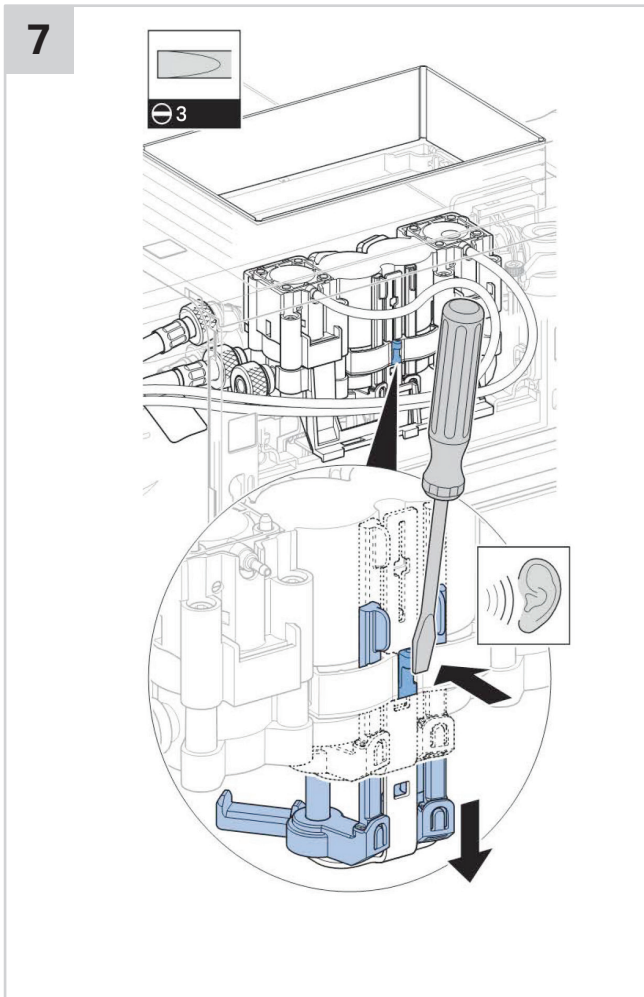

■ GEBERIT OMEGA SQUARE REMOTE BUTTON

INSTALLATION INSTRUCTIONS

■ GEBERIT OMEGA SQUARE REMOTE BUTTON

INSTALLATION INSTRUCTIONS

Plumbers, please ensure a copy of the installation instructions is left with the end user for future reference

■ GEBERIT OMEGA SQUARE REMOTE BUTTON

INSTALLATION INSTRUCTIONS

Plumbers, please ensure a copy of the installation instructions is left with the end user for future reference

■ GEBERIT OMEGA SQUARE REMOTE BUTTON

INSTALLATION INSTRUCTIONS

■ GEBERIT OMEGA SQUARE REMOTE BUTTON

INSTALLATION INSTRUCTIONS

Plumbers, please ensure a copy of the installation instructions is left with the end user for future reference

■ GEBERIT