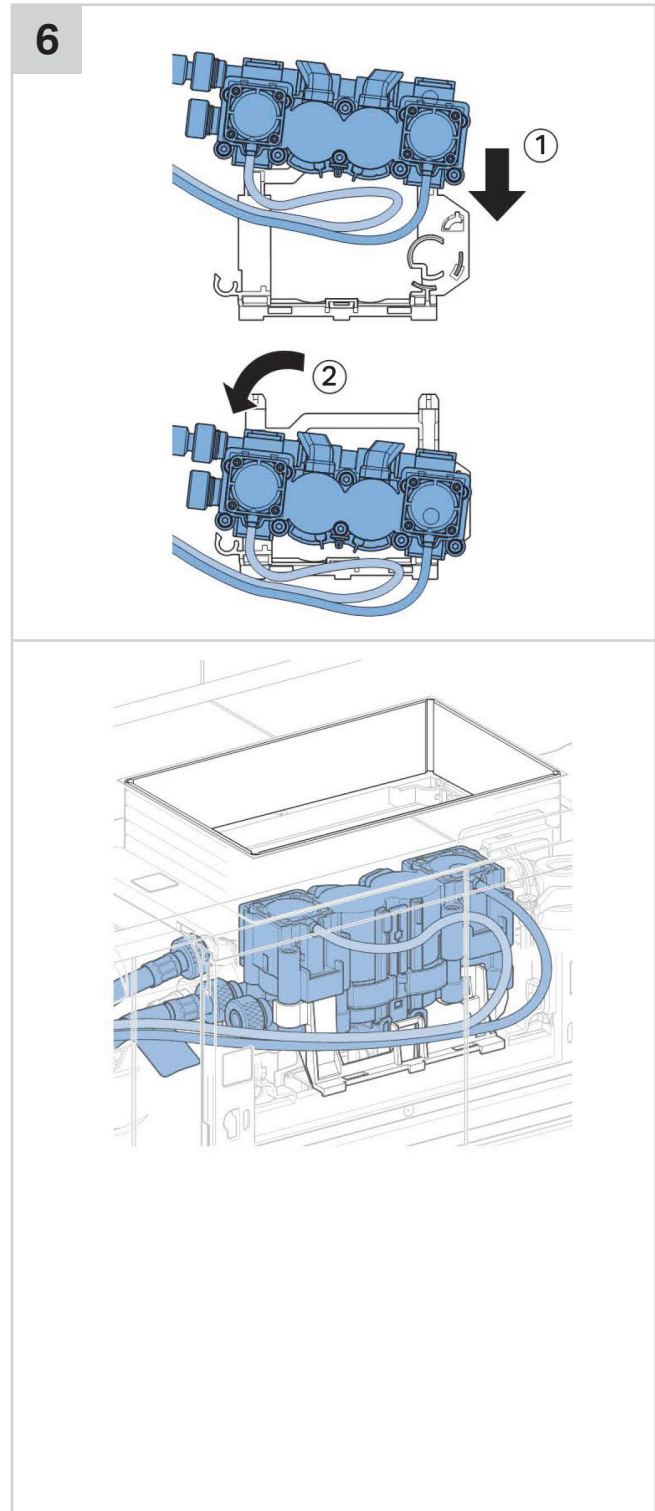

■ GEBERIT OMEGA SQUARE REMOTE BUTTON

INSTALLATION INSTRUCTIONS