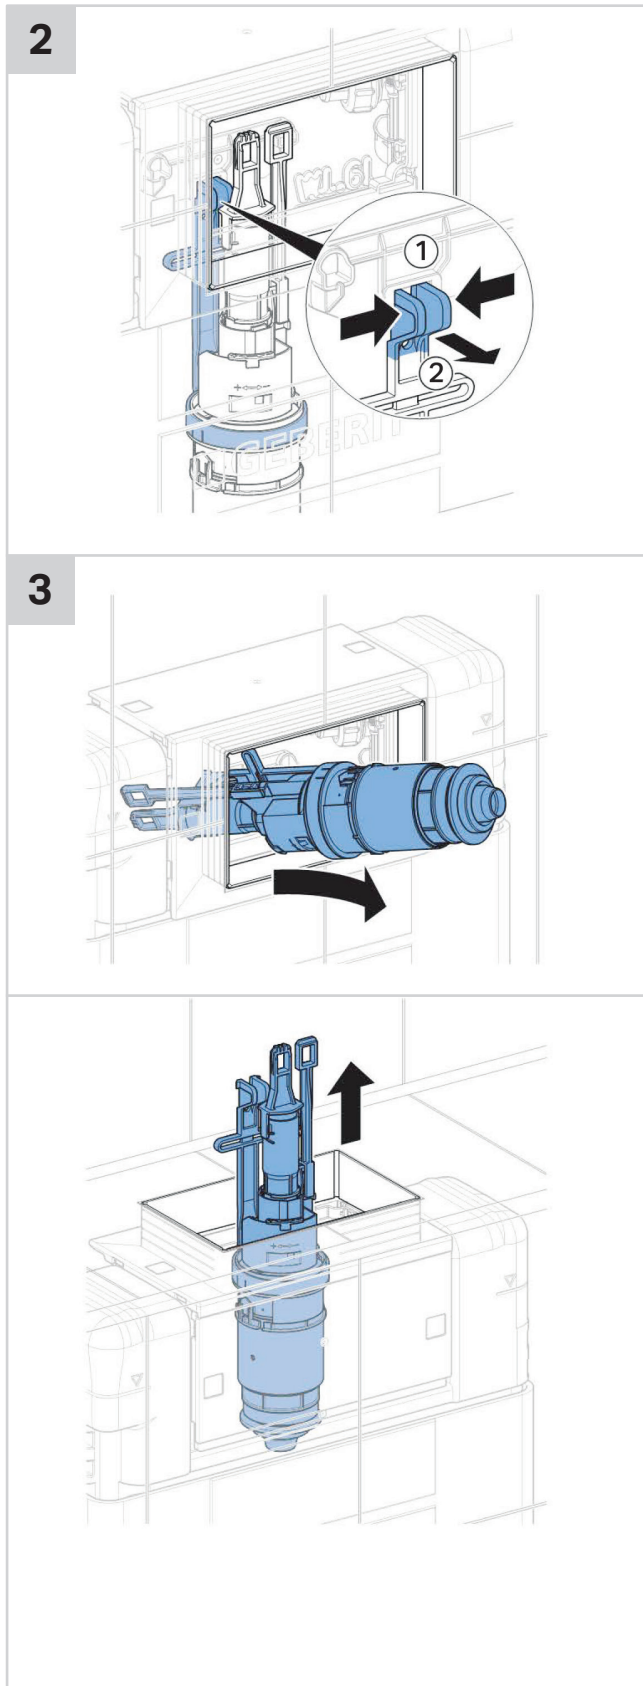

Tech Page – Version 1

■ GEBERIT OMEGA SQUARE REMOTE BUTTON

INSTALLATION INSTRUCTIONS

Plumbers, please ensure a copy of the installation instructions is left with the end user for future reference

■ GEBERIT OMEGA SQUARE REMOTE BUTTON

INSTALLATION INSTRUCTIONS

Plumbers, please ensure a copy of the installation instructions is left with the end user for future reference

■ GEBERIT OMEGA SQUARE REMOTE BUTTON

INSTALLATION INSTRUCTIONS

Plumbers, please ensure a copy of the installation instructions is left with the end user for future reference