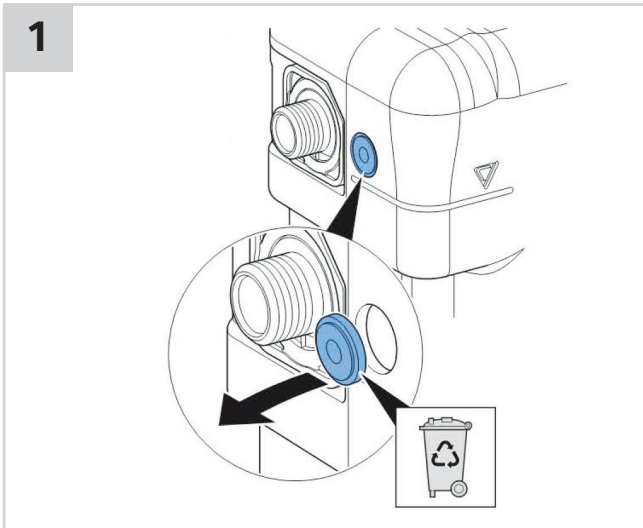

Tech Page – Version 1

■ GEBERIT OMEGA SQUARE REMOTE BUTTON

INSTALLATION INSTRUCTIONS

Plumbers, please ensure a copy of the installation instructions is left with the end user for future reference

■ GEBERIT OMEGA SQUARE REMOTE BUTTON