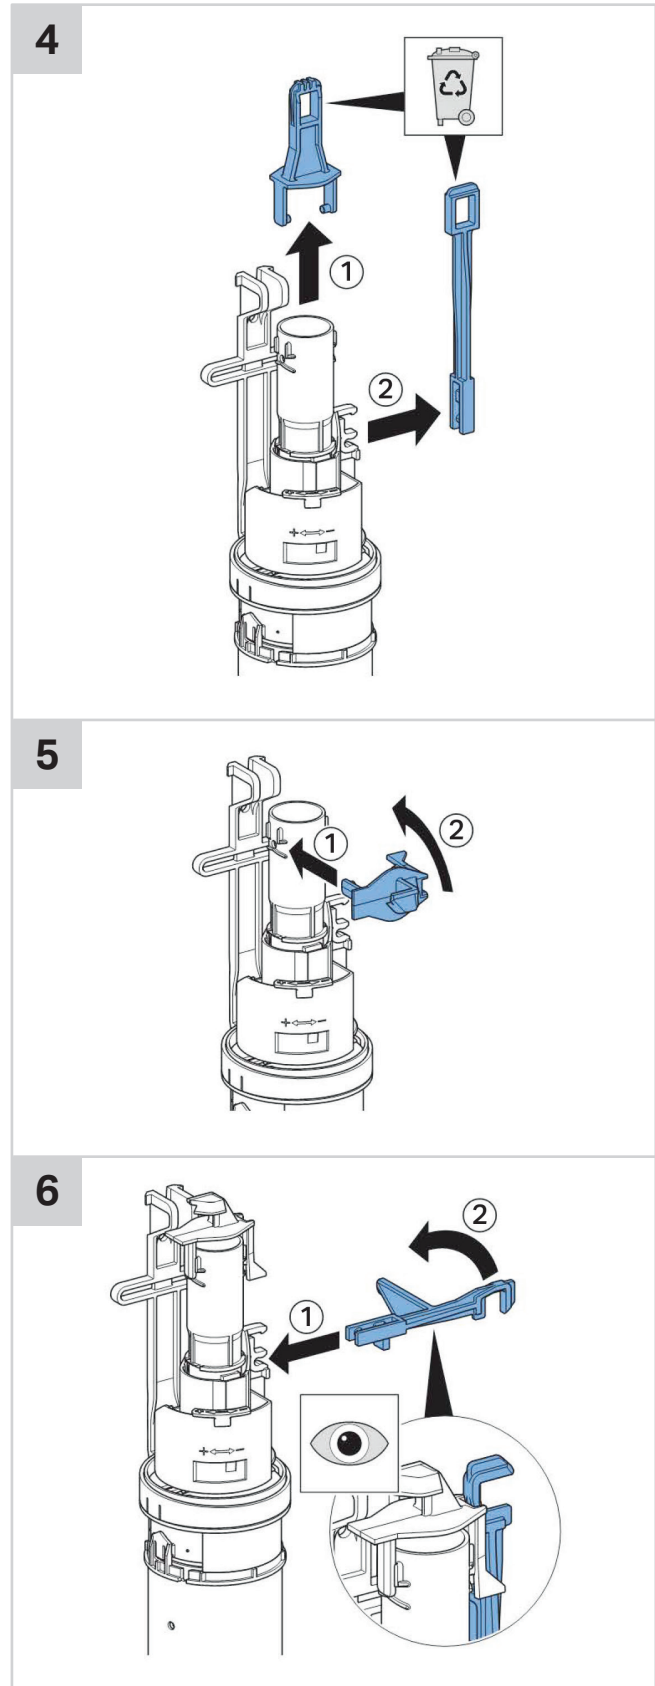

■ GEBERIT OMEGA SQUARE REMOTE BUTTON

INSTALLATION INSTRUCTIONS

Plumbers, please ensure a copy of the installation instructions is left with the end user for future reference