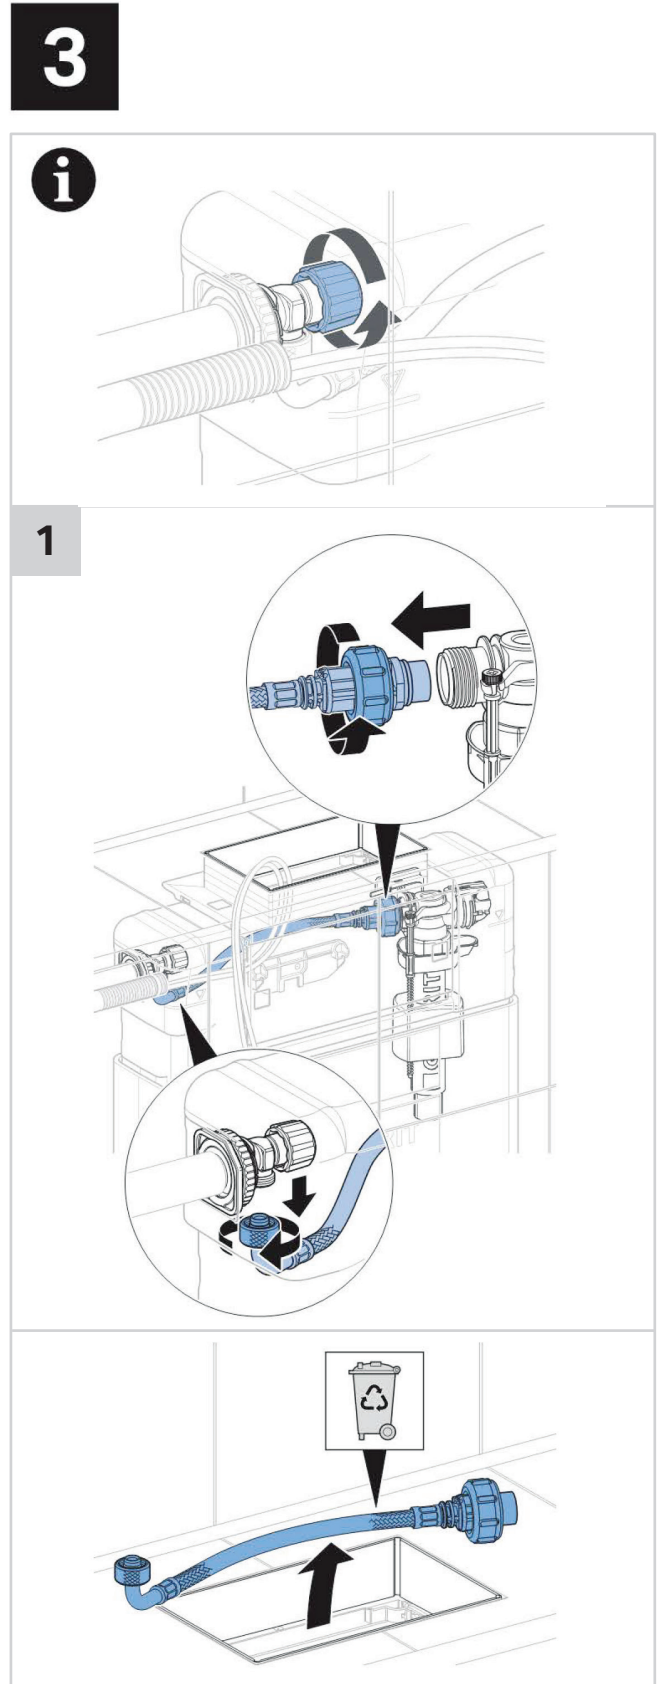

Tech Page – Version 1

■ GEBERIT OMEGA SQUARE REMOTE BUTTON

INSTALLATION INSTRUCTIONS

Plumbers, please ensure a copy of the installation instructions is left with the end user for future reference

■ GEBERIT OMEGA SQUARE REMOTE BUTTON

INSTALLATION INSTRUCTIONS

Plumbers, please ensure a copy of the installation instructions is left with the end user for future reference

■ GEBERIT OMEGA SQUARE REMOTE BUTTON

INSTALLATION INSTRUCTIONS

Plumbers, please ensure a copy of the installation instructions is left with the end user for future reference