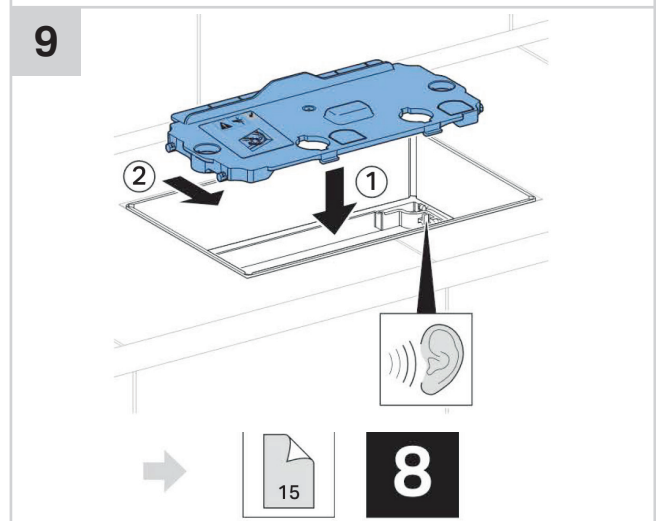

■ GEBERIT OMEGA SQUARE REMOTE BUTTON

INSTALLATION INSTRUCTIONS

■ GEBERIT OMEGA SQUARE REMOTE BUTTON

INSTALLATION INSTRUCTIONS

Plumbers, please ensure a copy of the installation instructions is left with the end user for future reference

■ GEBERIT OMEGA SQUARE REMOTE BUTTON

INSTALLATION INSTRUCTIONS

Plumbers, please ensure a copy of the installation instructions is left with the end user for future reference

■ GEBERIT OMEGA SQUARE REMOTE BUTTON

INSTALLATION INSTRUCTIONS

■ GEBERIT OMEGA SQUARE REMOTE BUTTON

INSTALLATION INSTRUCTIONS

Plumbers, please ensure a copy of the installation instructions is left with the end user for future reference

■ GEBERIT