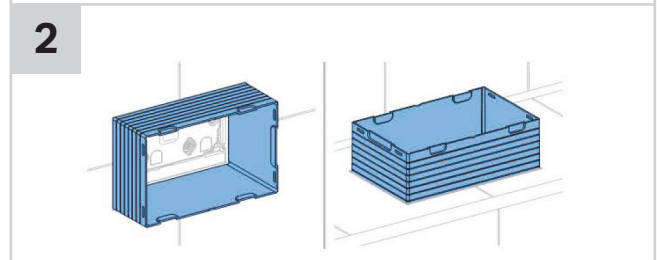

■ GEBERIT OMEGA SQUARE REMOTE BUTTON

INSTALLATION INSTRUCTIONS

Plumbers, please ensure a copy of the installation instructions is left with the end user for future reference