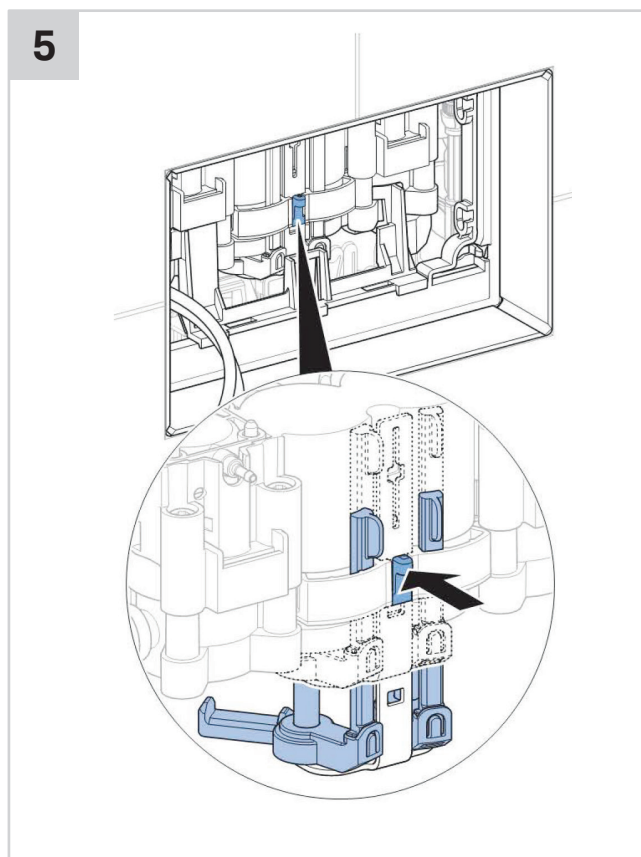

INSTALLATION INSTRUCTIONS

■ GEBERIT OMEGA SQUARE REMOTE BUTTON

INSTALLATION INSTRUCTIONS

Plumbers, please ensure a copy of the installation instructions is left with the end user for future reference

■ GEBERIT

OMEGA SQUARE REMOTE BUTTON

INSTALLATION INSTRUCTIONS

6

FRONT ACCESS

1**2****3**

■ GEBERIT OMEGA SQUARE REMOTE BUTTON

INSTALLATION INSTRUCTIONS

Plumbers, please ensure a copy of the installation instructions is left with the end user for future reference

■ GEBERIT OMEGA SQUARE REMOTE BUTTON

INSTALLATION INSTRUCTIONS

Plumbers, please ensure a copy of the installation instructions is left with the end user for future reference

■ GEBERIT

OMEGA SQUARE REMOTE BUTTON