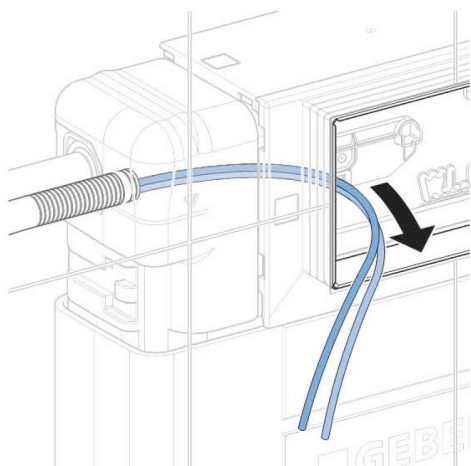

■ GEBERIT OMEGA SQUARE REMOTE BUTTON

INSTALLATION INSTRUCTIONS

■ GEBERIT OMEGA SQUARE REMOTE BUTTON

INSTALLATION INSTRUCTIONS

Plumbers, please ensure a copy of the installation instructions is left with the end user for future reference

■ GEBERIT OMEGA SQUARE REMOTE BUTTON

INSTALLATION INSTRUCTIONS

Plumbers, please ensure a copy of the installation instructions is left with the end user for future reference

■ GEBERIT OMEGA SQUARE REMOTE BUTTON

INSTALLATION INSTRUCTIONS

■ GEBERIT OMEGA SQUARE REMOTE BUTTON

INSTALLATION INSTRUCTIONS

Plumbers, please ensure a copy of the installation instructions is left with the end user for future reference

■ GEBERIT

OMEGA SQUARE REMOTE BUTTON

INSTALLATION INSTRUCTIONS

6

FRONT ACCESS

1**2****3**

■ GEBERIT OMEGA SQUARE REMOTE BUTTON

INSTALLATION INSTRUCTIONS

Plumbers, please ensure a copy of the installation instructions is left with the end user for future reference