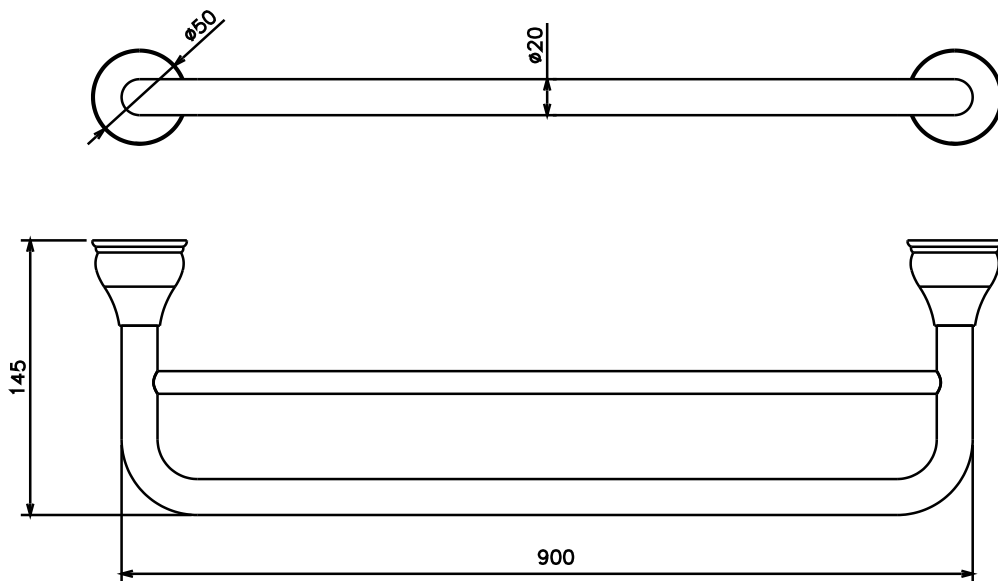

Milli Monument Edit Double Towel Rail 900mm Brass Gold

2265386

SPECIFICATIONS

Recommended Use	Domestic, Hotel & Commercial
Colour	Brass Gold
Material	Brass

WARRANTY

Replacement Only - Domestic Use 15 Years

Please refer to Warranty Page for full Terms and Conditions

Dimensions are nominal measurements only.

CLEANING RECOMMENDATIONS:

We recommend the use of soapy water or approved cleaners. This product should not be cleaned with abrasive materials. Damage caused by any improper treatment is not covered by the product warranty. Refer to Warranty Conditions

Disclaimer: Products in this specification manual must by regulation be installed by licensed and registered trade people. The manufacturer/distributor reserves the right to vary specifications or delete models from their range without prior notification. Dimensions are nominal measurements only. Dimensions and set-outs listed are correct at time of publication however the manufacturer/distributor takes no responsibility for printing errors.

Published 28/03/2022

To see the complete Milli range go to www.reece.com.au