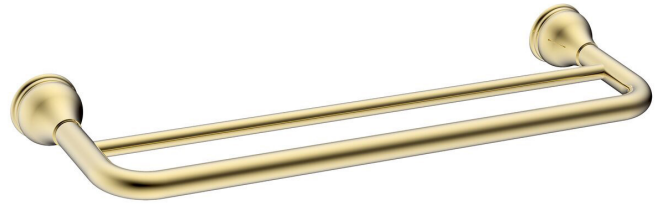

Milli Monument Edit Double Towel Rail 900mm Brass Gold

2265386

SPECIFICATIONS

Recommended Use	Domestic, Hotel & Commercial
Colour	Brass Gold
Material	Brass

WARRANTY

Replacement Only - Domestic Use 15 Years

Please refer to Warranty Page for full Terms and Conditions

Dimensions are nominal measurements only.

CLEANING RECOMMENDATIONS:

We recommend the use of soapy water or approved cleaners. This product should not be cleaned with abrasive materials. Damage caused by any improper treatment is not covered by the product warranty. Refer to Warranty Conditions

Disclaimer: Products in this specification manual must by regulation be installed by licensed and registered trade people. The manufacturer/distributor reserves the right to vary specifications or delete models from their range without prior notification. Dimensions are nominal measurements only. Dimensions and set-outs listed are correct at time of publication however the manufacturer/distributor takes no responsibility for printing errors.

Published 28/03/2022

To see the complete Milli range go to www.reece.com.au