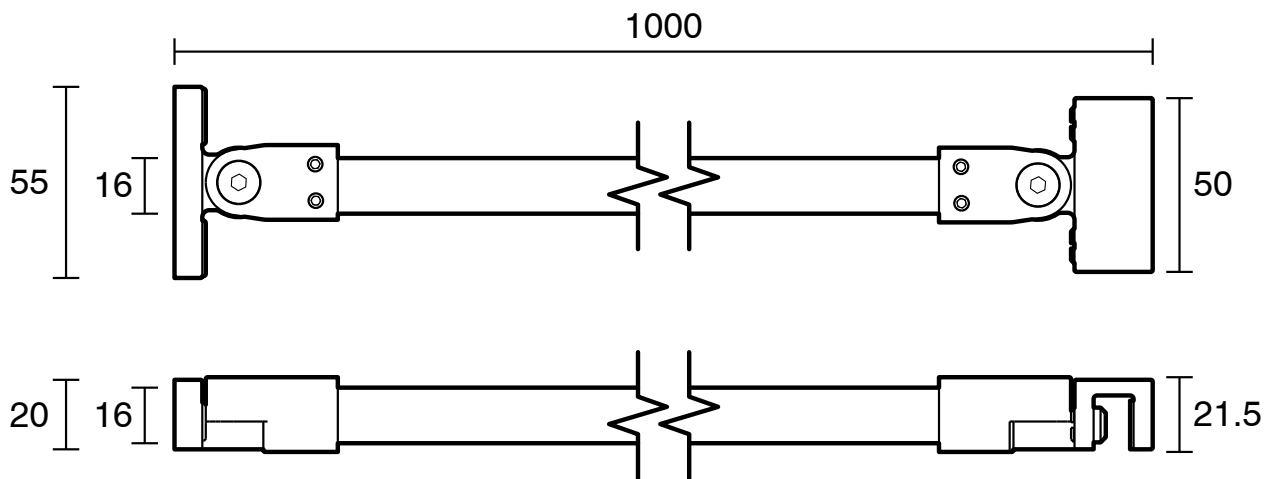

## Kado Lux Shower Screen Support Bar 1000mm Chrome

1705970

SPECIFICATIONS	
Recommended Use	Domestic;Commercial;Hotel
Colour Finish	Chrome
Primary Material	Stainless Steel
WARRANTY	
Warranty - Domestic Use (Years)	7
Spare Parts & Labour (Years)	1
<i>Please refer to Warranty Page for full Terms and Conditions</i>	

Dimensions are nominal measurements only.