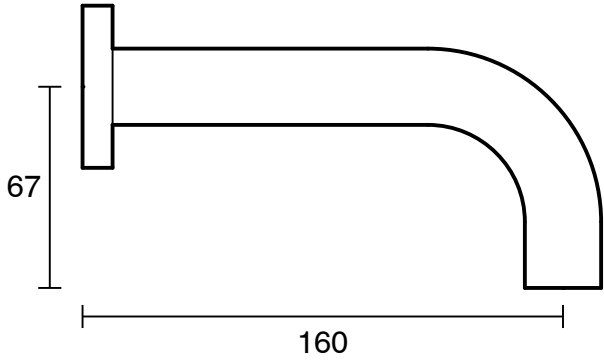

SUSSEX

Sussex Scala 25mm Wall Outlet Curved 160mm Brushed Nickel (3 Star)

226006

SPECIFICATIONS	
Recommended Use	Residential;Commercial
Colour Finish	Brushed Nickel
Primary Material	DR Brass
Recommended Pressure Range	150 - 500 kPa as per AS3500
Max Continuous Working Temperature (deg C)	65
Min Continuous Working Temperature (deg C)	1
WARRANTY	
Residential Use (Years)	40
Commercial Use (Years)	10
<i>Please refer to Sussex Warranty page for full Terms and Conditions</i>	