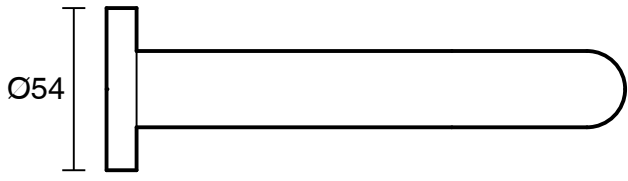

SUSSEX

Sussex Scala 25mm Wall Outlet Curved 160mm Brushed Nickel (3 Star)

226006

SPECIFICATIONS	
Recommended Use	Residential;Commercial
Colour Finish	Brushed Nickel
Primary Material	DR Brass
Recommended Pressure Range	150 - 500 kPa as per AS3500
Max Continuous Working Temperature (deg C)	65
Min Continuous Working Temperature (deg C)	1
WARRANTY	
Residential Use (Years)	40
Commercial Use (Years)	10
<i>Please refer to Sussex Warranty page for full Terms and Conditions</i>	