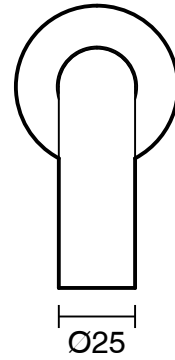

SUSSEX

Sussex Scala 25mm Wall Outlet Curved 160mm Brushed Nickel (3 Star)

226006

SPECIFICATIONS	
Recommended Use	Residential;Commercial
Colour Finish	Brushed Nickel
Primary Material	DR Brass
Recommended Pressure Range	150 - 500 kPa as per AS3500
Max Continuous Working Temperature (deg C)	65
Min Continuous Working Temperature (deg C)	1
WARRANTY	
Residential Use (Years)	40
Commercial Use (Years)	10
<i>Please refer to Sussex Warranty page for full Terms and Conditions</i>	