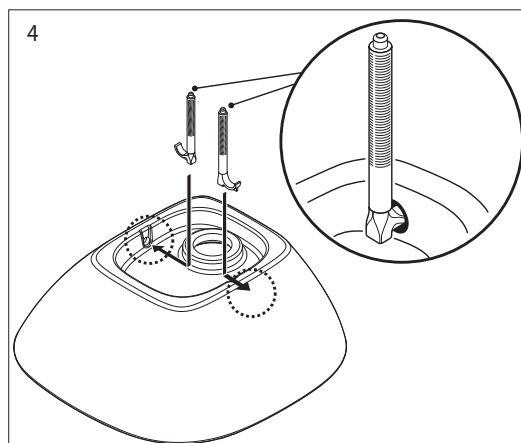

LAUFEN

Bathroom Culture since 1892 www.laufen.com

Laufen Ino Counter Basin with Overflow No Taphole 500mm White

8.1230.2

Waschtisch-Schale
Vasque pour table de toilette
Bacino
Washbasin in bowl
Lavabo de sobreencimera
Waskom

Umyvadlová mísa
Praustuvas – dubuo
Umywalka nablutowa
Mosdóta
Раковина-чаша
Стоящ умивалник

Plumbers, please ensure a copy of the Installation Instructions are left with the end user for future reference