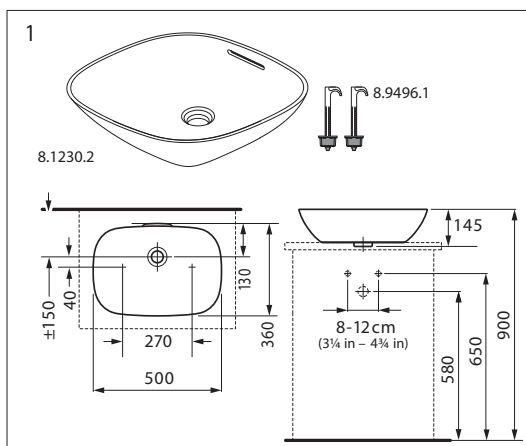

LAUFEN

Bathroom Culture since 1892 www.laufen.com

Laufen Ino Counter Basin with Overflow No Taphole 500mm White

8.1230.2

Waschtisch-Schale
Vasque pour table de toilette
Bacino
Washbasin in bowl
Lavabo de sobreencimera
Waskom

Umyvadlová mísa
Praustuvas – dubuo
Umywalka nablutowa
Mosdóta
Раковина-чаша
Стоящ умивалник

Plumbers, please ensure a copy of the Installation Instructions are left with the end user for future reference