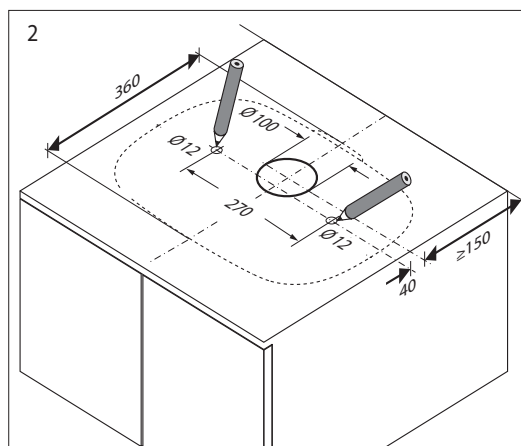

LAUFEN

Bathroom Culture since 1892 www.laufen.com

Laufen Ino Counter Basin with Overflow No Taphole 500mm White

8.1230.2

Waschtisch-Schale
Vasque pour table de toilette
Bacino
Washbasin in bowl
Lavabo de sobreencimera
Waskom

Umyvadlová mísa
Praustuvas – dubuo
Umywalka nablutowa
Mosdóta
Раковина-чаша
Стоящ умивалник

Plumbers, please ensure a copy of the Installation Instructions are left with the end user for future reference