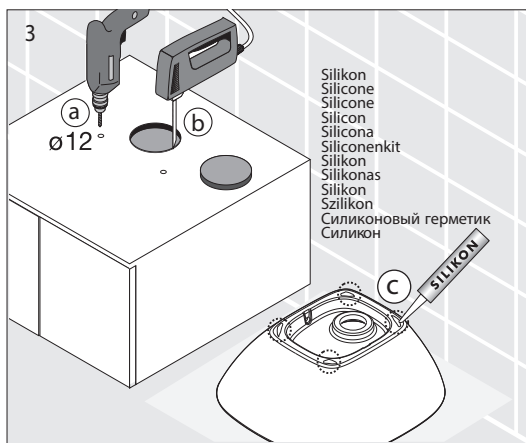

LAUFEN

Bathroom Culture since 1892  www.laufen.com

Laufen Ino Counter Basin with Overflow No Taphole 500mm White

8.1230.2

Waschtisch-Schale
Vasque pour table de toilette
Bacino
Washbasin in bowl
Lavabo de sobreencimera
Waskom

Umyvadlová mísa
Praustuvas – dubuo
Umywalka nablutowa
Mosdóta
Раковина-чаша
Стоящ умивалник

Plumbers, please ensure a copy of the Installation Instructions are left with the end user for future reference