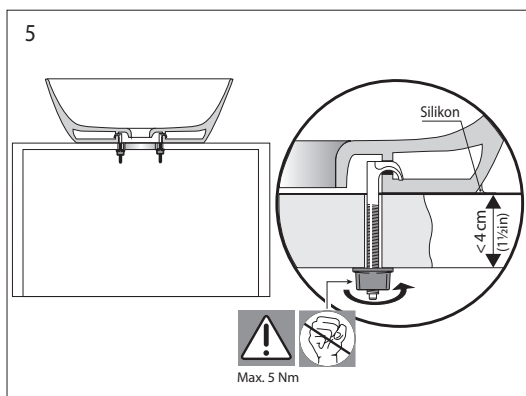

LAUFEN

Bathroom Culture since 1892 www.laufen.com

Laufen Ino Counter Basin with Overflow No Taphole 500mm White

8.1230.2

Waschtisch-Schale
Vasque pour table de toilette
Bacino
Washbasin in bowl
Lavabo de sobreencimera
Waskom

Umyvadlová mísa
Praustuvas – dubuo
Umywalka nablutowa
Mosdóta
Раковина-чаша
Стоящ умивалник

Plumbers, please ensure a copy of the Installation Instructions are left with the end user for future reference