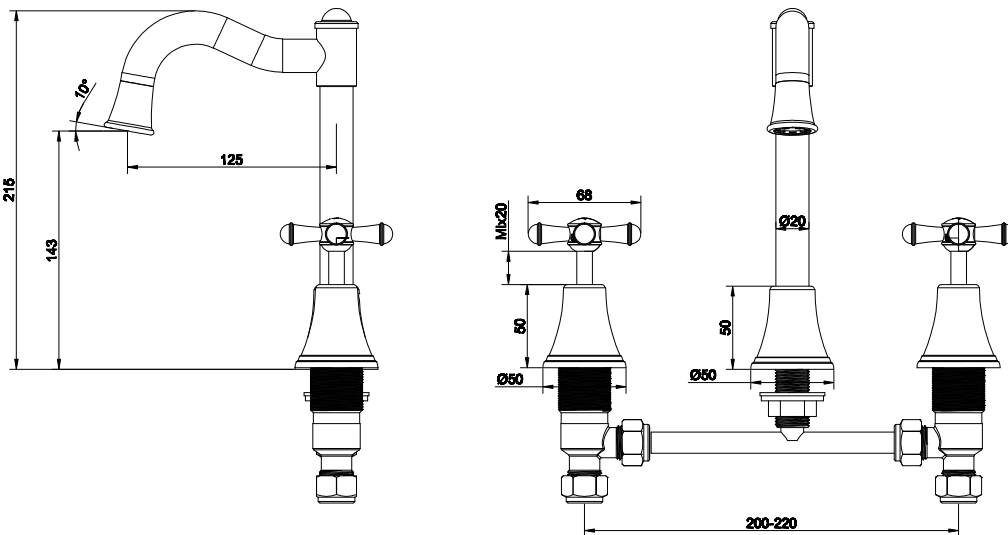

Posh Canterbury English Basin Set Swivel Outlet Cross Handles Polished Brass Gold (4 Star)

9509372

SPECIFICATIONS

Recommended Use	Domestic;Hotel;Commercial
Colour Finish	Brass Gold
Primary Material	DR Brass
Recommended Pressure Range	150 - 500 kPa as per AS3500
Max Continuous Working Temperature (deg C)	80
Min Continuous Working Temperature (deg C)	5
Hot Water Unit Suitability	Storage Tank;Continuous Flow

WARRANTY

Warranty - Domestic Use (Years)	10
Spare Parts & Labour (Years)	1

Please refer to Warranty Page for full Terms and Conditions

Dimensions are nominal measurements only.

CLEANING RECOMMENDATIONS:

We recommend the use of soapy water or approved cleaners. This product should not be cleaned with abrasive materials. Damage caused by any improper treatment is not covered by the product warranty. Refer to Warranty Conditions

Disclaimer: Products in this specification manual must by regulation be installed by licensed and registered trade people. The manufacturer/distributor reserves the right to vary specifications or delete models from their range without prior notification. Dimensions are nominal measurements only. Dimensions and set-outs listed are correct at time of publication however the manufacturer/distributor takes no responsibility for printing errors.

Published 27/03/2025

To see the complete Posh range go to www.reece.com.au