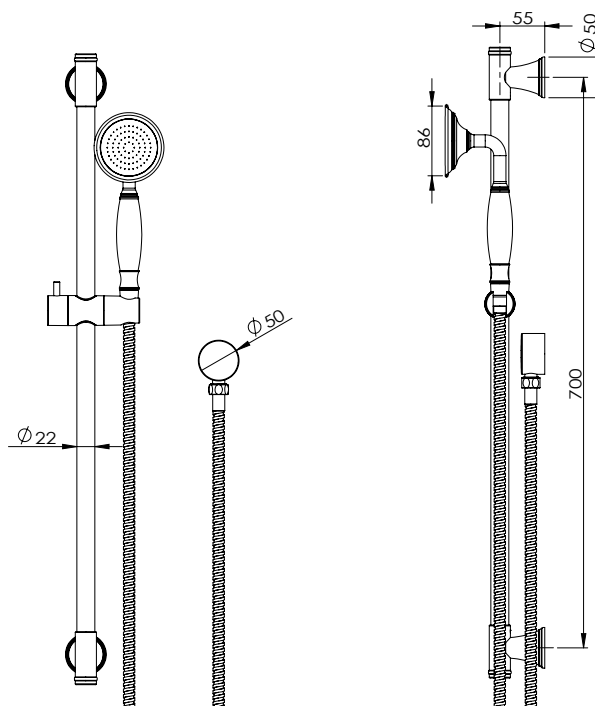

Posh Canterbury Single Rail Shower with Wall Water Inlet Brass Gold (3 Star)

9511252

SPECIFICATIONS

Recommended Use	Domestic, Hotel & Commercial
Colour	Brass Gold
Finish	Polished
Material	Brass
Recommended Pressure Range	150-500 kPa
Maximum Continuous Working Temperature	80 deg C
Suitable for Storage Tank Hot Water	Yes
Suitable for Continuous Flow Hot Water	Yes
Suitable for Gravity Feed Hot Water	No

WARRANTY

Warranty - Domestic Use	7 Years
Parts Replacement Only	12 Months

Please refer to Warranty Page for full Terms and Conditions

Dimensions are nominal measurements only.

CLEANING RECOMMENDATIONS:

We recommend the use of soapy water or approved cleaners. This product should not be cleaned with abrasive materials. Damage caused by any improper treatment is not covered by the product warranty. Refer to Warranty Conditions

Disclaimer: Products in this specification manual must by regulation be installed by licensed and registered trade people. The manufacturer/distributor reserves the right to vary specifications or delete models from their range without prior notification. Dimensions are nominal measurements only. Dimensions and set-outs listed are correct at time of publication however the manufacturer/distributor takes no responsibility for printing errors.

Published 02/03/2022

To see the complete Posh range go to
www.reece.com.au