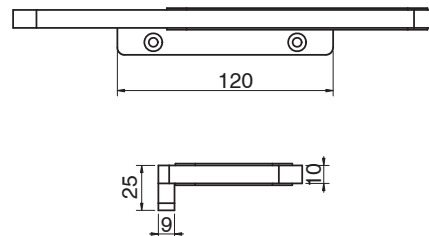

Milli Glance Double Wall Holder with Shelf Black

9503896

SPECIFICATIONS

Recommended Use	Domestic, Hotel & Commercial
Colour	Matte Black

WARRANTY

Replacement Only - Domestic Use 15 Years

Please refer to Warranty Page for full Terms and Conditions

Disclaimer: Products in this specification manual must by regulation be installed by licensed and registered trade people. The manufacturer/distributor reserves the right to vary specifications or delete models from their range without prior notification. Dimensions are nominal measurements only. Dimensions and set-outs listed are correct at time of publication however the manufacturer/distributor takes no responsibility for printing errors.