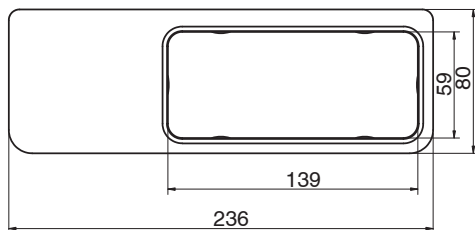

Milli Glance Double Wall Holder with Shelf Black

9503896

SPECIFICATIONS

Recommended Use	Domestic, Hotel & Commercial
Colour	Matte Black

WARRANTY

Replacement Only - Domestic Use 15 Years

Please refer to Warranty Page for full Terms and Conditions