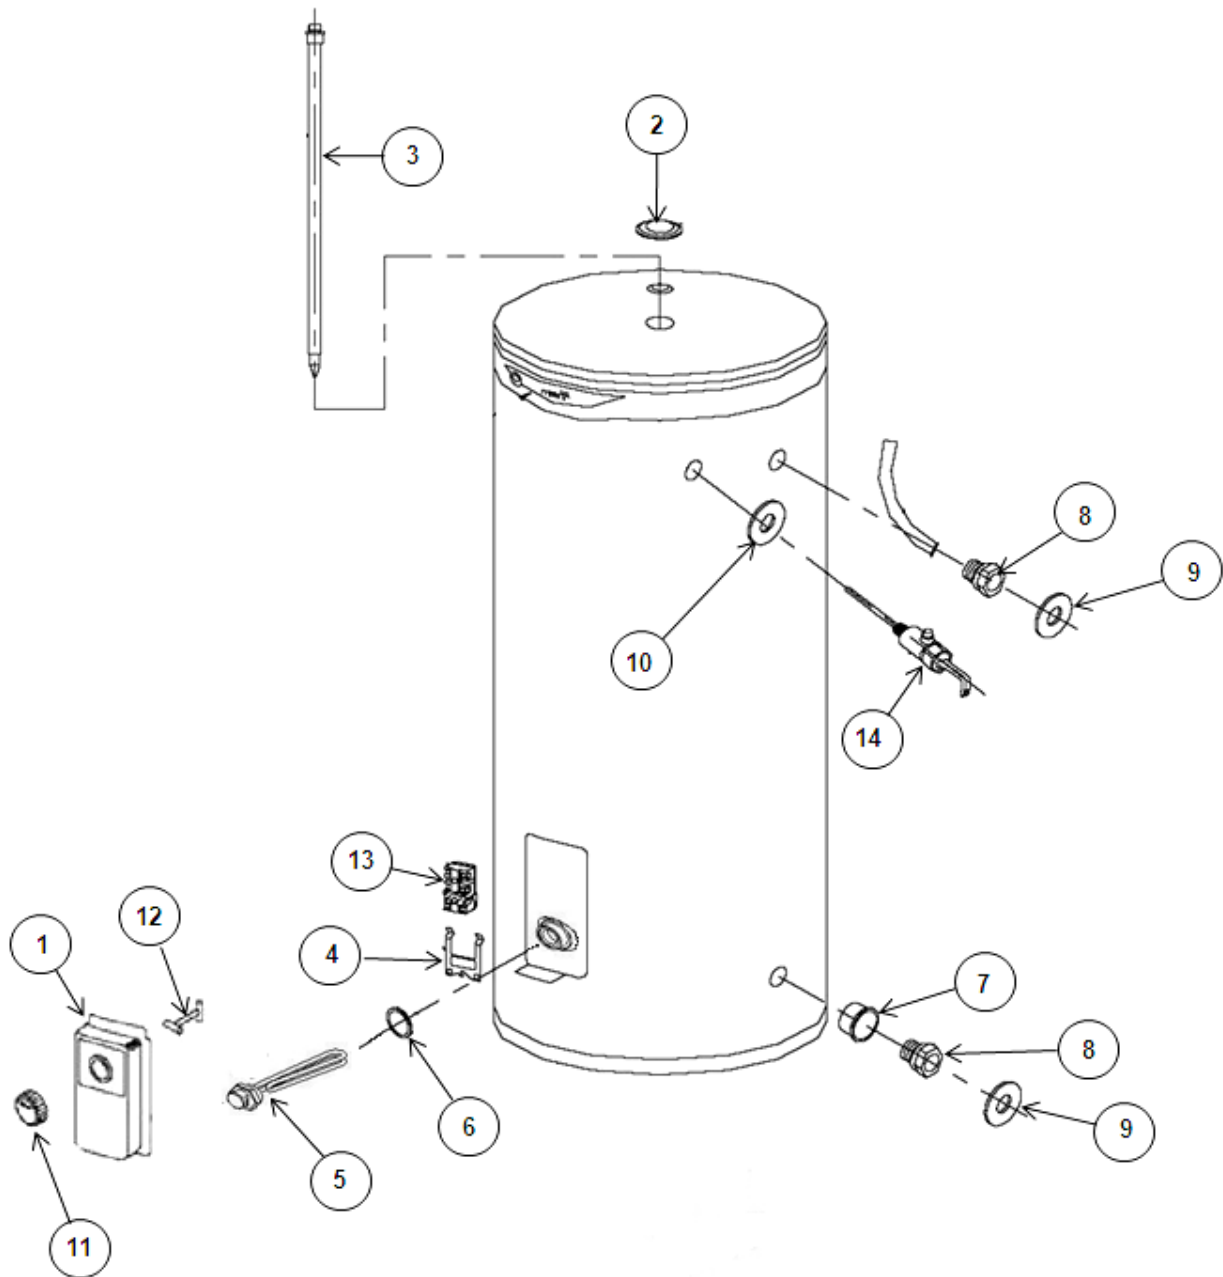

Rheem MP Optima

180L - Single Element

Item	Part No.	Description	Item	Part No.	Description
1	100738-1	E&T cover Pre Mar 2016	9	221398-1	Inlet/outlet pipe seal
1	100703-1	E&T cover post Mar 2016	10	221411	TPRV seal
2	221720-1	Anode cover	11	226928-1	Thermostat knob
3	11085	Anode (black) 1480mm	12	226948	Thermostat/knob linking shaft
4	11599	Thermostat clamp	13	052014	R/Shaw thermostat ST1204133R
5	320163	Element 3.0kW (old 14321)	13	315825	R/Shaw thermostat ST1203133 post Mar 2016
6	10908	Element O-ring	14	90422	TPRV HTE521-522 1400kPa ½"
7	316209	Fitting liner ¾" x 25mm			
8	069405	Fitting extension ¾"	N/S	317623	Thermostat and linking shaft kit