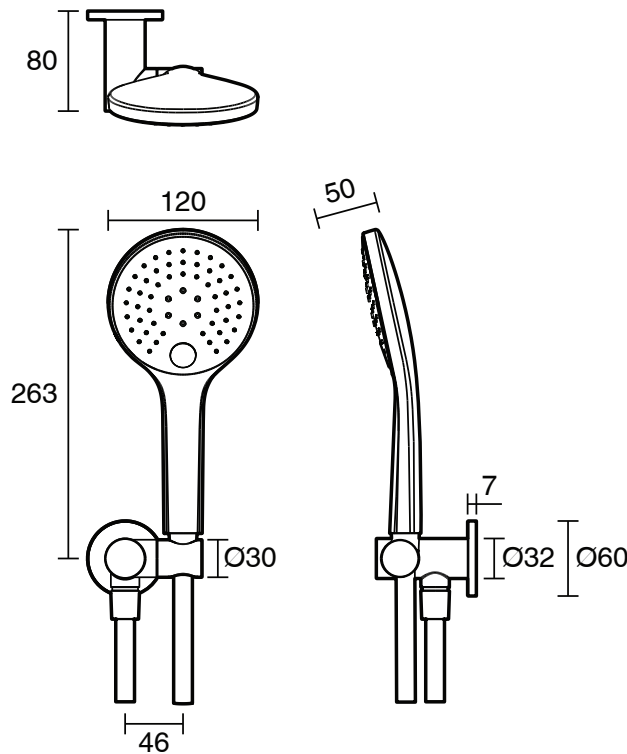

mizu

Mizu Drift Hand Shower on Bracket Matte Black (3 Star)

4200621

SPECIFICATIONS

Recommended Use	Domestic, Hotel & Commercial
Colour	Matte Black
Finish	Matte
Material	H59 Brass & ABS
Recommended Pressure Range	150 - 500 kPa
Maximum Continuous Working Temperature	65 deg C
Suitable for Storage Tank Hot Water	Yes
Suitable for Continuous Flow Hot Water	Yes
Suitable for Gravity Feed Hot Water	No

WARRANTY

Warranty - Domestic Use	10 Years
Spare Parts & Labour	12 Months

Please refer to Warranty Page for full Terms and Conditions

Dimensions are nominal measurements only.

CLEANING RECOMMENDATIONS:

We recommend the use of soapy water or approved cleaners. This product should not be cleaned with abrasive materials. Damage caused by any improper treatment is not covered by the product warranty. Refer to Warranty Conditions

Disclaimer: Products in this specification manual must by regulation be installed by licensed and registered trade people. The manufacturer/distributor reserves the right to vary specifications or delete models from their range without prior notification. Dimensions are nominal measurements only. Dimensions and set-outs listed are correct at time of publication however the manufacturer/distributor takes no responsibility for printing errors.

Published 28/06/2023

To see the complete Mizu range go to www.reece.com.au