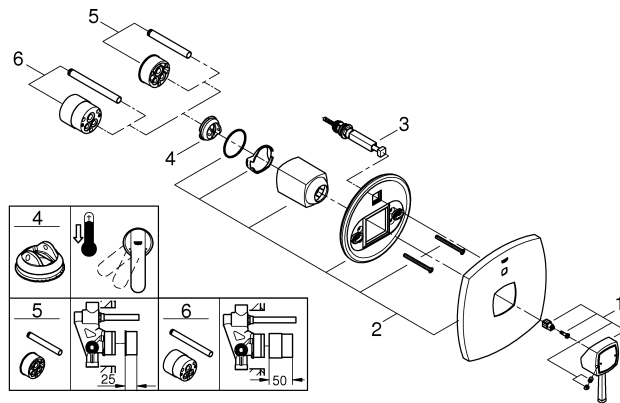

Care

For directions on the care of this fitting, please refer to the accompanying care instructions.

GRANDERA
 SHOWER MIXER TRIMSET
 MODEL #19932000

*Pure Freude
 an Wasser*

Spare Parts

Pos.-nr.	Product Description	Order-nr.	Units per package
1	Lever	46833000	1
2	Escutcheon	46834000	1
3	Diverter	46785000	1
4	Temperature limiter - Optional extra	46375000	1
5	Extension set - Optional extra	46191000	1
6	Extension set - Optional extra	46343000	1