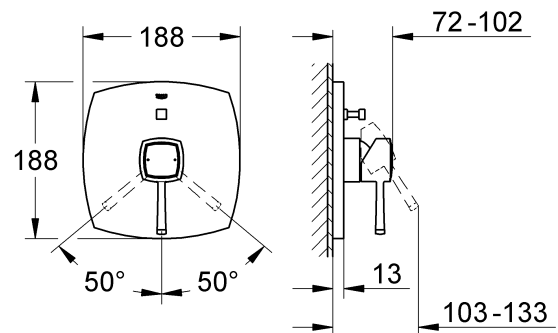

GRANDERA
SHOWER MIXER TRIMSET WITH DIVERTER
MODEL #19920000

Pure Freude
an Wasser

Product Specifications

Product Description:

Grandera

Single-Lever Bath Mixer
Concealed Inwall Body for final installation 33961000
Without concealed body

GROHE StarLight® chrome finish

Automatic Diverter: Bath/Shower

Escutcheon and Shaft Sealing

Metal Escutcheon

Covered fixing

Min. recommended pressure 100kpa