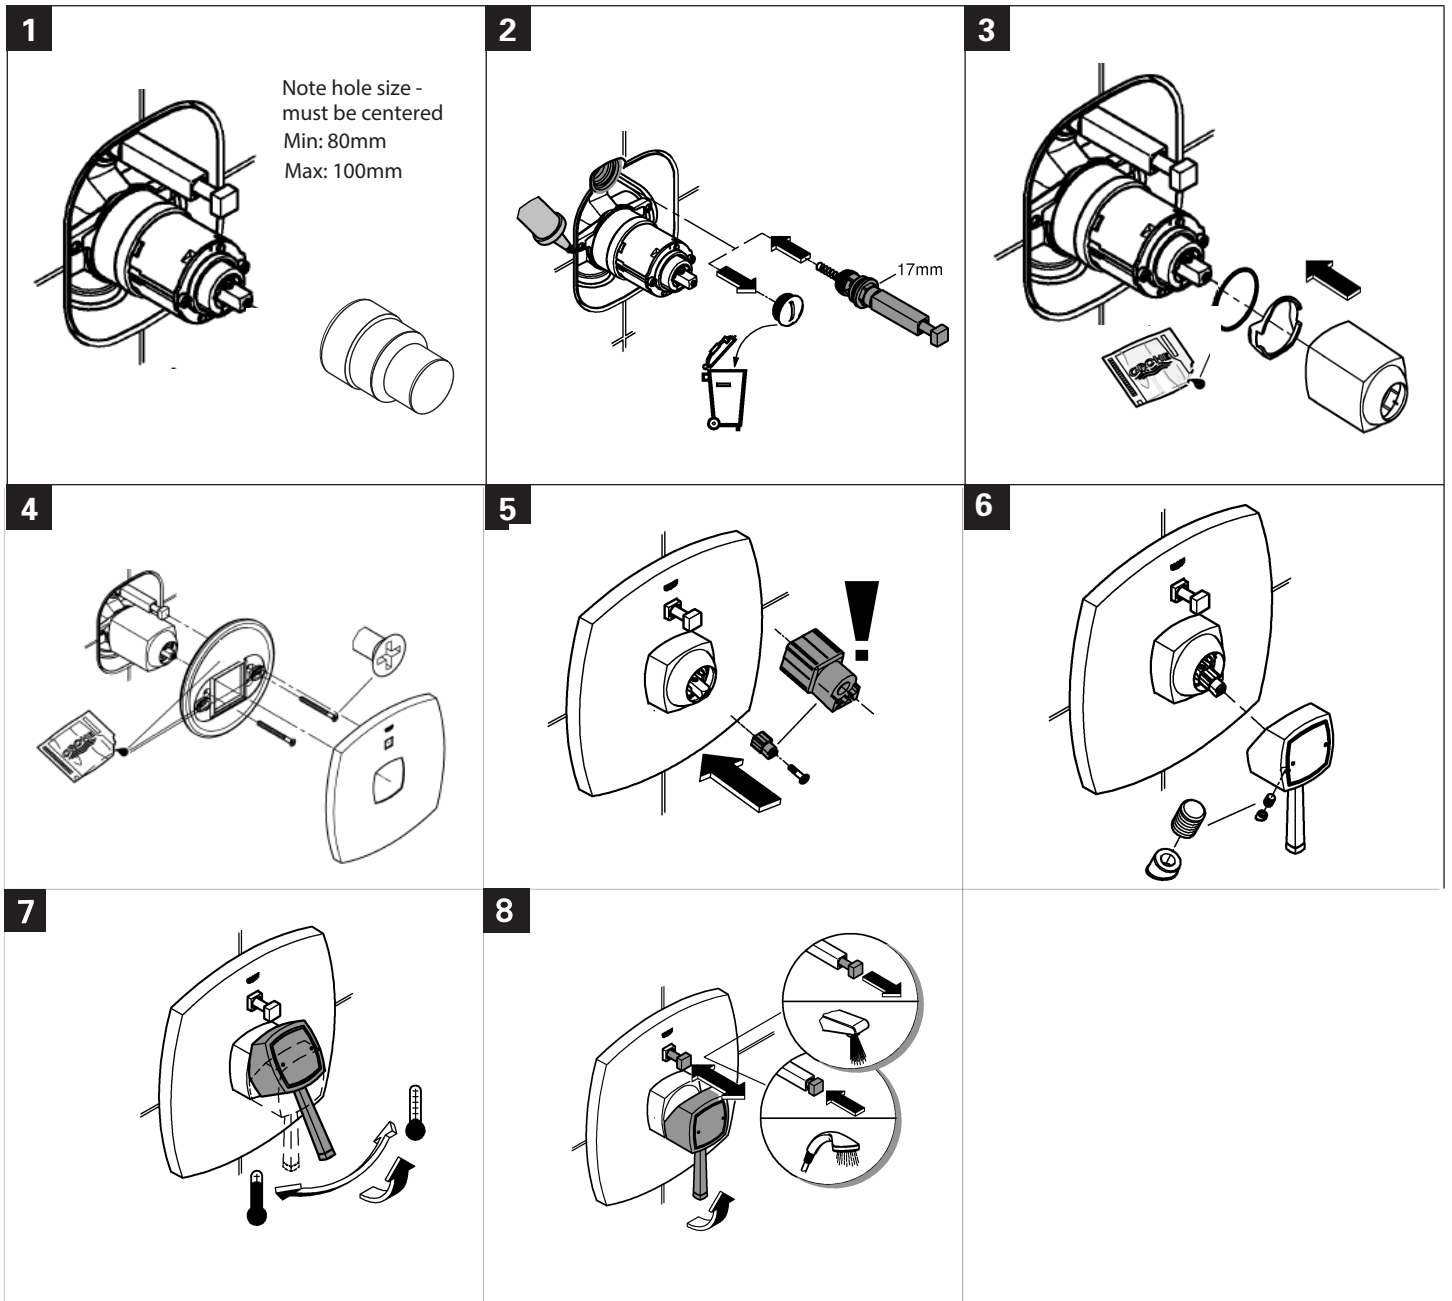

GRANDERA
SHOWER MIXER TRIMSET WITH DIVERTER
MODEL #19920000

Pure Freude
an Wasser

Product Specifications

Product Description:

Grandera

Single-Lever Bath Mixer
Concealed Inwall Body for final installation 33961000
Without concealed body

GROHE StarLight® chrome finish

Automatic Diverter: Bath/Shower

Escutcheon and Shaft Sealing

Metal Escutcheon

Covered fixing

Min. recommended pressure 100kpa

Installation instructions

Installation Instructions

Flush piping system prior and after installation of fitting thoroughly!

This product must be installed in conformance with local codes e.g. AS/NZS 3500 series of standard!

Installation and connection, see Figs [1] to [8]. Refer to the dimensional drawing above. For installation with 33961000 concealed in-wall body. **PLEASE NOTE** - Face of noggins need to be positioned a minimum of 43mm & a maximum of 73mm from where the finished wall surface will end up.