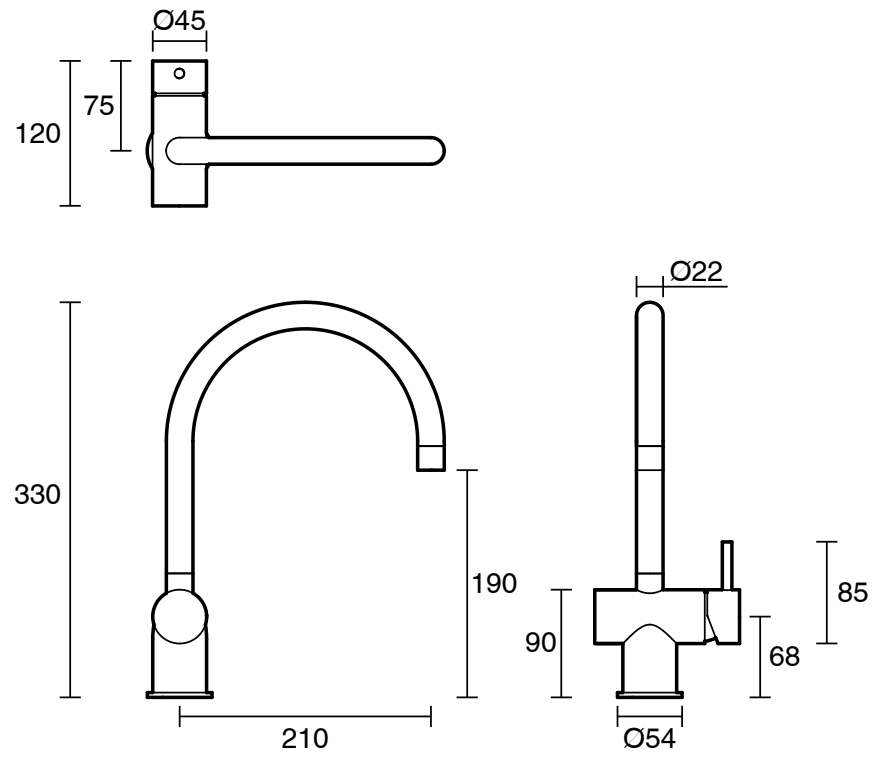

S U S S E X

Sussex Scala Sink Mixer Tap Large Curved Right Hand 316 Stainless Steel (4 Star)

2262976

SPECIFICATIONS

Recommended Use	Domestic;Hotel;Commercial
Colour Finish	Brushed Stainless Steel
Primary Material	Brass
Recommended Pressure Range	150 - 500 kPa as per AS3500
Max Continuous Working Temperature (deg C)	65
Min Continuous Working Temperature (deg C)	5
Hot Water Unit Suitability	Gravity Feed;Storage Tank;Continuous Flow

WARRANTY

Warranty - Domestic Use (Years)	15
Spare Parts & Labour (Years)	15

Please refer to Warranty Page for full Terms and Conditions

Dimensions are nominal measurements only.

CLEANING RECOMMENDATIONS:

We recommend the use of soapy water or approved cleaners. This product should not be cleaned with abrasive materials. Damage caused by any improper treatment is not covered by the product warranty. Refer to Warranty Conditions

Disclaimer: Products in this specification manual must by regulation be installed by licensed and registered trade people. The manufacturer/distributor reserves the right to vary specifications or delete models from their range without prior notification. Dimensions are nominal measurements only. Dimensions and set-outs listed are correct at time of publication however the manufacturer/distributor takes no responsibility for printing errors.

Published 17/03/2025

To see the complete Sussex range go to www.reece.com.au