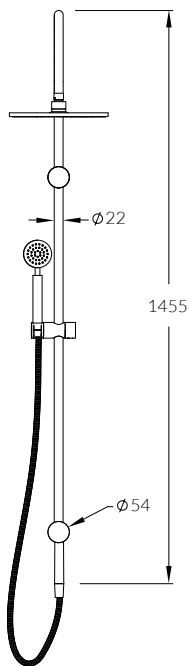

Milli Mood Twin Rail Shower Curved (3*)

SPECIFICATIONS

Recommended Use	Domestic, Commercial, Hotel
Colour	Chrome, Matte Black, Brushed Nickel, Brushed Gunmetal
Recommended Pressure Range	300 - 500Kpa
Max Continuous Working Pressure	500Kpa
Max Continuous Working Temperature	65 deg. C
Suitable for Storage Tank Hot Water	Yes
Suitable for Continuous Flow Hot Water	Yes
Suitable for Gravity Feed Hot Water	Yes

WARRANTY

Warranty - Domestic Use	15 Years
Spare Parts	5 Years
Labour	1 Year

Please refer to Warranty Page for full Terms and Conditions

Dimensions are nominal measurements only.

Disclaimer: Products in this specification manual must by regulation be installed by licensed and registered trade people. The manufacturer/distributor reserves the right to vary specifications or delete models from their range without prior notification. Dimensions are nominal measurements only. Dimensions and set-outs listed are correct at time of publication however the manufacturer/distributor takes no responsibility for printing errors.

Published 25/07/2023