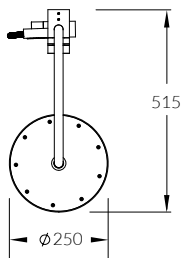

Dimensions are nominal measurements only.

Disclaimer: Products in this specification manual must by regulation be installed by licensed and registered trade people. The manufacturer/distributor reserves the right to vary specifications or delete models from their range without prior notification. Dimensions are nominal measurements only. Dimensions and set-outs listed are correct at time of publication however the manufacturer/distributor takes no responsibility for printing errors.

Published 25/07/2023