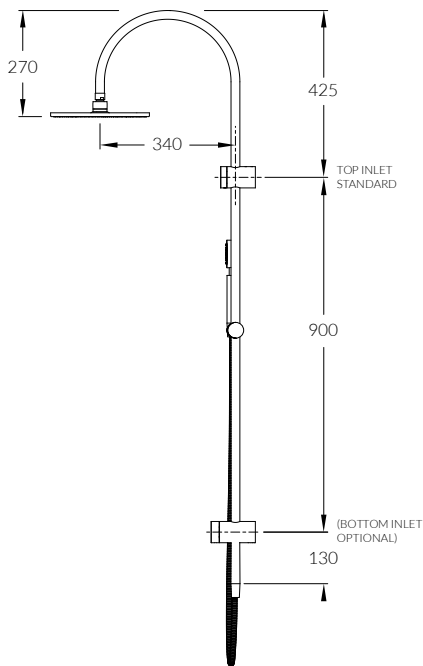

Milli Mood Twin Rail Shower Curved (3*)

SPECIFICATIONS

Recommended Use	Domestic, Commercial, Hotel
Colour	Chrome, Matte Black, Brushed Nickel, Brushed Gunmetal
Recommended Pressure Range	300 - 500Kpa
Max Continuous Working Pressure	500Kpa
Max Continuous Working Temperature	65 deg. C
Suitable for Storage Tank Hot Water	Yes
Suitable for Continuous Flow Hot Water	Yes
Suitable for Gravity Feed Hot Water	Yes

WARRANTY

Warranty - Domestic Use	15 Years
Spare Parts	5 Years
Labour	1 Year

Please refer to Warranty Page for full Terms and Conditions

Dimensions are nominal measurements only.

Disclaimer: Products in this specification manual must by regulation be installed by licensed and registered trade people. The manufacturer/distributor reserves the right to vary specifications or delete models from their range without prior notification. Dimensions are nominal measurements only. Dimensions and set-outs listed are correct at time of publication however the manufacturer/distributor takes no responsibility for printing errors.

Published 25/07/2023