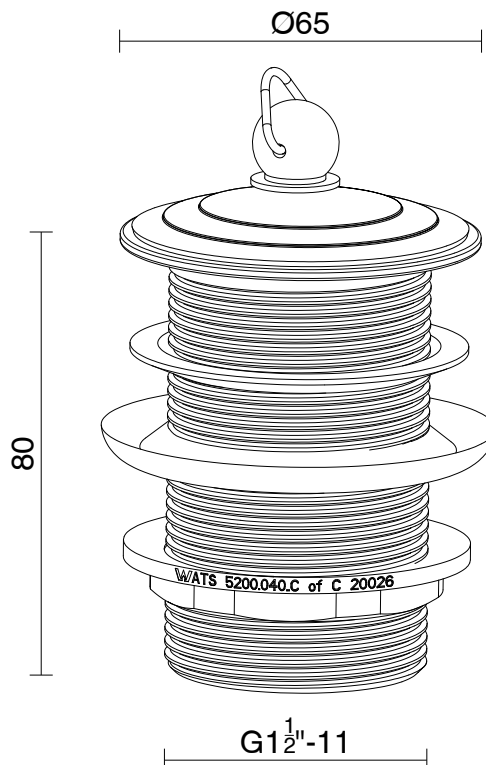

mizu

Mizu Drift 40mm Plug & Waste with No Overflow Brushed Gold

9512183

SPECIFICATIONS

Recommended Use	Domestic, Hotel & Commercial
Body Material	DR Brass
Colour	Brushed Gold
Finish	Brushed
Overflow Configuration	No Overflow
Waste Size	40 mm

WARRANTY

Replacement Only - Domestic Use	12 Months

Please refer to Warranty Page for full Terms and Conditions

Dimensions are nominal measurements only.

CLEANING RECOMMENDATIONS:

We recommend using a soft cloth or moist sponge with soapy water or mild detergent. Rinse with clean water, towel dry after cleaning. Clean regularly to protect surface finish. Do not use chemical or abrasive cleaners, avoid using a scrubbing brush or scourer sponge to clean. A soft brush can be used for hard to reach places. Damage caused by any improper treatment is not covered by the product warranty. Refer to Warranty Conditions.

Disclaimer: Products in this specification manual must by regulation be installed by licensed and registered trade people. The manufacturer/distributor reserves the right to vary specifications or delete models from their range without prior notification. Dimensions are nominal measurements only. Dimensions and set-outs listed are correct at time of publication however the manufacturer/distributor takes no responsibility for printing errors.

Published 03/05/2023

To see the complete Mizu range go to
www.reece.com.au