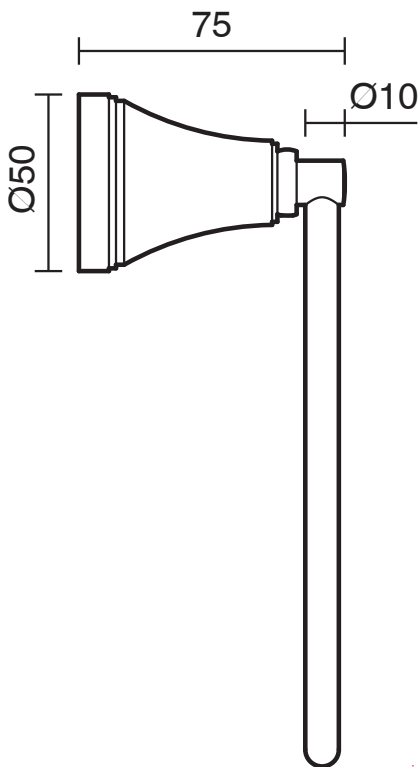

KADO

Kado Era Towel Ring Brushed Nickel

9512124

SPECIFICATIONS

Recommended Use	Domestic, Hotel & Commercial
Colour	Brushed Nickel
Material	Zinc/Steel

WARRANTY

Replacement Only - Domestic Use	10 Years
Parts Replacement Only	12 Months

Please refer to Warranty Page for full Terms and Conditions

Dimensions are nominal measurements only.

CLEANING RECOMMENDATIONS:

We recommend the use of soapy water or approved cleaners. This product should not be cleaned with abrasive materials. Damage caused by any improper treatment is not covered by the product warranty. Refer to Warranty Conditions

Disclaimer: Products in this specification manual must by regulation be installed by licensed and registered trade people. The manufacturer/distributor reserves the right to vary specifications or delete models from their range without prior notification. Dimensions are nominal measurements only. Dimensions and set-outs listed are correct at time of publication however the manufacturer/distributor takes no responsibility for printing errors.

Published 12/10/2023

To see the complete Kado range go to www.reece.com.au