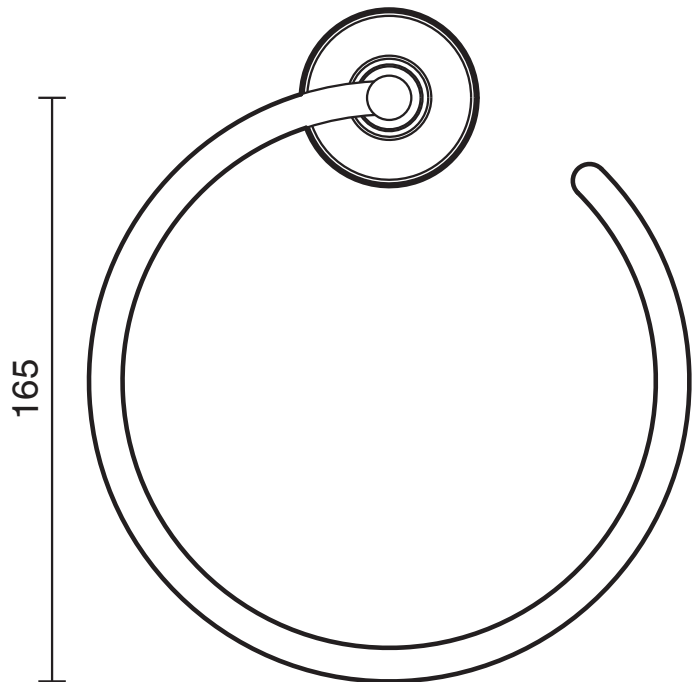

KADO

Kado Era Towel Ring Brushed Nickel

9512124

SPECIFICATIONS

Recommended Use	Domestic, Hotel & Commercial
Colour	Brushed Nickel
Material	Zinc/Steel

WARRANTY

Replacement Only - Domestic Use	10 Years
Parts Replacement Only	12 Months

Please refer to Warranty Page for full Terms and Conditions

Dimensions are nominal measurements only.

CLEANING RECOMMENDATIONS:

We recommend the use of soapy water or approved cleaners. This product should not be cleaned with abrasive materials. Damage caused by any improper treatment is not covered by the product warranty. Refer to Warranty Conditions

Disclaimer: Products in this specification manual must by regulation be installed by licensed and registered trade people. The manufacturer/distributor reserves the right to vary specifications or delete models from their range without prior notification. Dimensions are nominal measurements only. Dimensions and set-outs listed are correct at time of publication however the manufacturer/distributor takes no responsibility for printing errors.

Published 12/10/2023

To see the complete Kado range go to www.reece.com.au