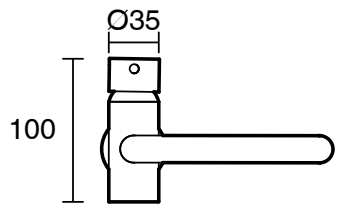

S U S S E X

Sussex Scala Mini Basin / Sink Mixer Tap Small Curved Spout Right Hand LUX PVD Brushed Platinum Gold (5 Star)
2268208

SPECIFICATIONS

Recommended Use	Domestic;Hotel;Commercial
Colour Finish	Brushed Platinum Gold
Primary Material	Brass
Recommended Pressure Range	150 - 500 kPa as per AS3500
Max Continuous Working Temperature (deg C)	65
Min Continuous Working Temperature (deg C)	5
Hot Water Unit Suitability	Gravity Feed;Storage Tank;Continuous Flow

WARRANTY

Warranty - Domestic Use (Years)	15
Spare Parts & Labour (Years)	15

Please refer to Warranty Page for full Terms and Conditions