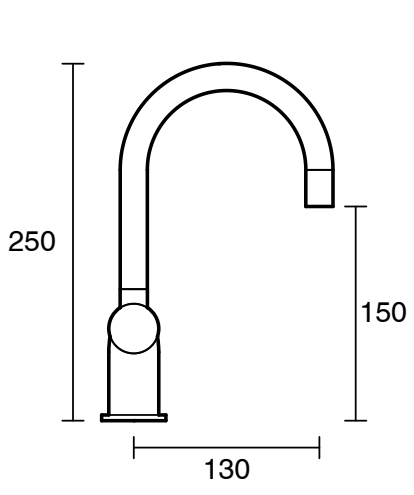

S U S S E X

Sussex Scala Mini Basin / Sink Mixer Tap Small Curved Spout Right Hand LUX PVD Brushed Platinum Gold (5 Star)
2268208

SPECIFICATIONS

Recommended Use	Domestic;Hotel;Commercial
Colour Finish	Brushed Platinum Gold
Primary Material	Brass
Recommended Pressure Range	150 - 500 kPa as per AS3500
Max Continuous Working Temperature (deg C)	65
Min Continuous Working Temperature (deg C)	5
Hot Water Unit Suitability	Gravity Feed;Storage Tank;Continuous Flow

WARRANTY

Warranty - Domestic Use (Years)	15
Spare Parts & Labour (Years)	15

Please refer to Warranty Page for full Terms and Conditions