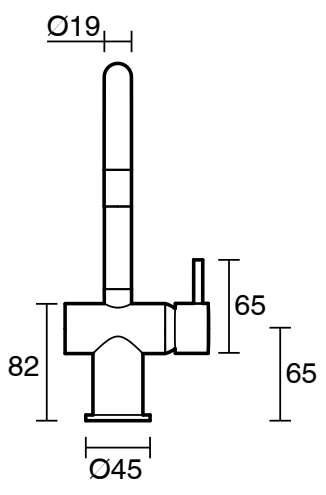

S U S S E X

Sussex Scala Mini Basin / Sink Mixer Tap Small Curved Spout Right Hand LUX PVD Brushed Platinum Gold (5 Star)
2268208

SPECIFICATIONS

Recommended Use	Domestic;Hotel;Commercial
Colour Finish	Brushed Platinum Gold
Primary Material	Brass
Recommended Pressure Range	150 - 500 kPa as per AS3500
Max Continuous Working Temperature (deg C)	65
Min Continuous Working Temperature (deg C)	5
Hot Water Unit Suitability	Gravity Feed;Storage Tank;Continuous Flow

WARRANTY

Warranty - Domestic Use (Years)	15
Spare Parts & Labour (Years)	15

Please refer to Warranty Page for full Terms and Conditions