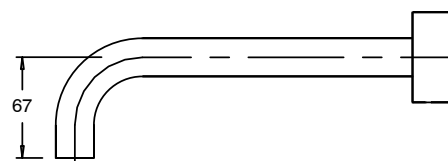

SUSSEX

Sussex Pure Bath Set 250mm PVD Matte Black

9511393

SPECIFICATIONS

Recommended Use	Residential;Commercial
Colour Finish	Matte Black
Primary Material	DR Brass
Recommended Pressure Range	150 - 500 kPa as per AS3500
Max Continuous Working Temperature (deg C)	65
Min Continuous Working Temperature (deg C)	1

WARRANTY

Residential Use (Years)	40
Commercial Use (Years)	10

Please refer to Sussex Warranty page for full Terms and Conditions

Dimensions are nominal measurements only.

CLEANING RECOMMENDATIONS:

We recommend the use of soapy water or approved cleaners. This product should not be cleaned with abrasive materials. Damage caused by any improper treatment is not covered by the product warranty. Refer to Warranty Conditions

Disclaimer: Products in this specification manual must by regulation be installed by licensed and registered trade people. The manufacturer/distributor reserves the right to vary specifications or delete models from their range without prior notification. Dimensions are nominal measurements only. Dimensions and set-outs listed are correct at time of publication however the manufacturer/distributor takes no responsibility for printing errors.

Published 30/03/2026

To see the complete Sussex range go to www.reece.com.au