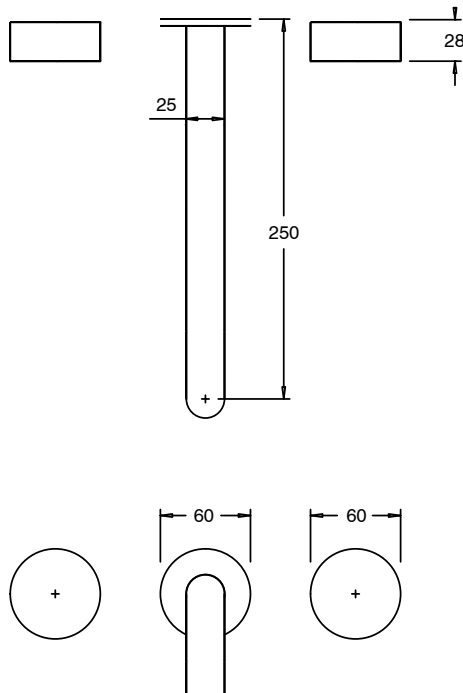

SUSSEX

Sussex Pure Bath Set 250mm PVD Matte Black

9511393

SPECIFICATIONS

Recommended Use	Residential;Commercial
Colour Finish	Matte Black
Primary Material	DR Brass
Recommended Pressure Range	150 - 500 kPa as per AS3500
Max Continuous Working Temperature (deg C)	65
Min Continuous Working Temperature (deg C)	1

WARRANTY

Residential Use (Years)	40
Commercial Use (Years)	10

Please refer to Sussex Warranty page for full Terms and Conditions

Dimensions are nominal measurements only.

CLEANING RECOMMENDATIONS:

We recommend the use of soapy water or approved cleaners. This product should not be cleaned with abrasive materials. Damage caused by any improper treatment is not covered by the product warranty. Refer to Warranty Conditions

Disclaimer: Products in this specification manual must by regulation be installed by licensed and registered trade people. The manufacturer/distributor reserves the right to vary specifications or delete models from their range without prior notification. Dimensions are nominal measurements only. Dimensions and set-outs listed are correct at time of publication however the manufacturer/distributor takes no responsibility for printing errors.

Published 30/03/2026

To see the complete Sussex range go to www.reece.com.au