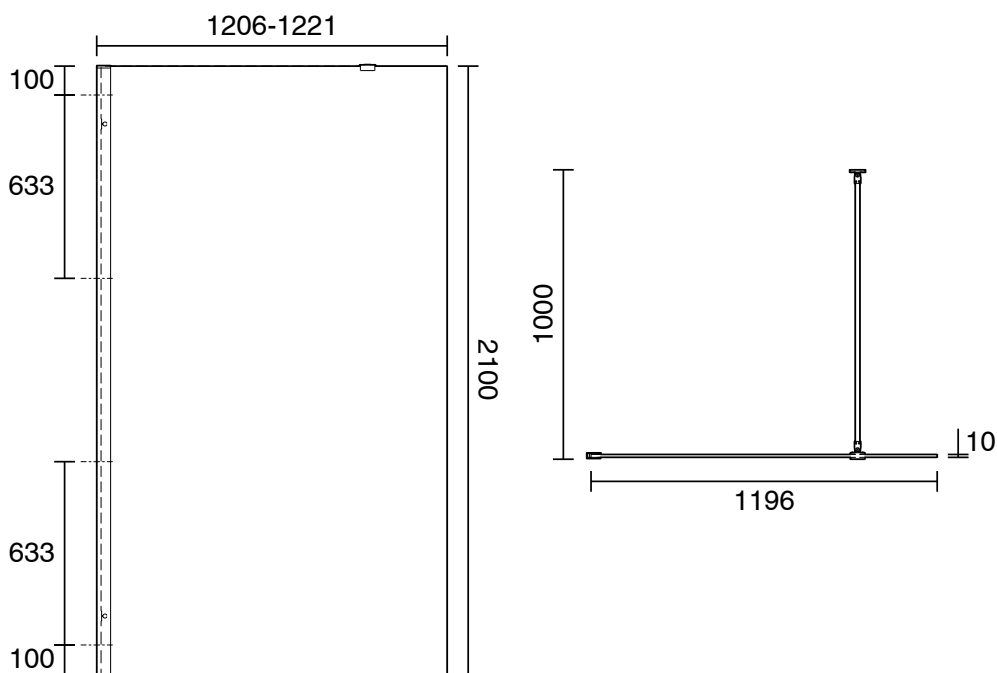

KADO

Kado Lux Frameless Rectangular Panel with Wall Channel Clear Glass 1200mm Chrome

1710056

SPECIFICATIONS

Recommended Use	Domestic;Commercial;Hotel
Colour Finish	Clear
Primary Material	Glass
Frame Configuration	Frameless
Screen Shape	Rectangular
Screen Fixing	Channel
Screen Appearance	Clear
Mounting	Wall

WARRANTY

Warranty - Domestic Use (Years)	7
Spare Parts & Labour (Years)	1

Please refer to Warranty Page for full Terms and Conditions

Dimensions are nominal measurements only.

CLEANING RECOMMENDATIONS:

We recommend the use of soapy water or approved cleaners. This product should not be cleaned with abrasive materials. Damage caused by any improper treatment is not covered by the product warranty. Refer to Warranty Conditions

Disclaimer: Products in this specification manual must by regulation be installed by licensed and registered trade people. The manufacturer/distributor reserves the right to vary specifications or delete models from their range without prior notification. Dimensions are nominal measurements only. Dimensions and set-outs listed are correct at time of publication however the manufacturer/distributor takes no responsibility for printing errors.

Published 31/03/2025

To see the complete Kado range go to www.reece.com.au