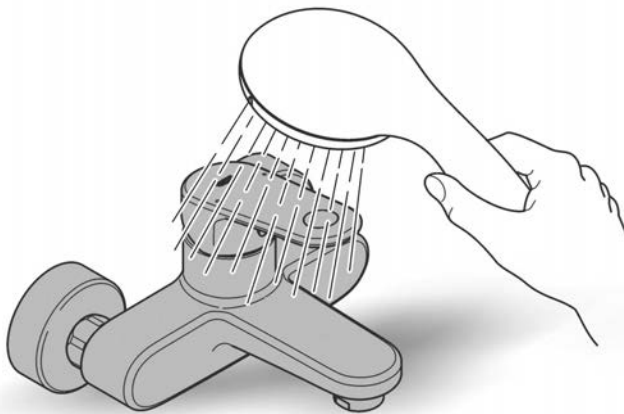

ESSENTIALS ACCESSORIES
TOWEL RING
MODEL #40365AO1

Pure Freude
an Wasser

Product Specifications

Product Description:

Essentials
Towel Ring

material: metal
concealed dual fastening
GROHE StarLight hard graphite finish

ESSENTIALS ACCESSORIES

TOWEL RING

MODEL #40365AO1

Pure Freude
an Wasser

Installation instructions

48166000

SpeedClean

Pure Freude
an Wasser