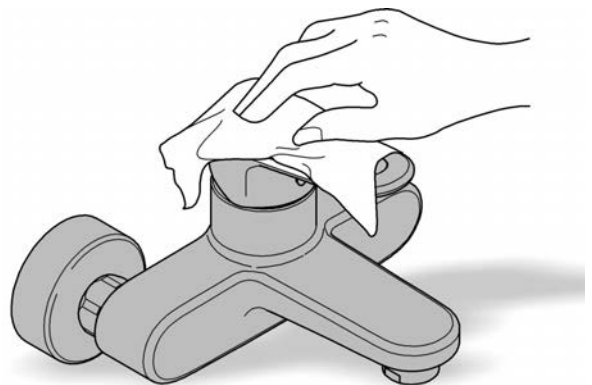

ESSENTIALS ACCESSORIES

TOWEL RING

MODEL #40365AO1

Pure Freude
an Wasser

Installation instructions

48166000

SpeedClean

Pure Freude
an Wasser