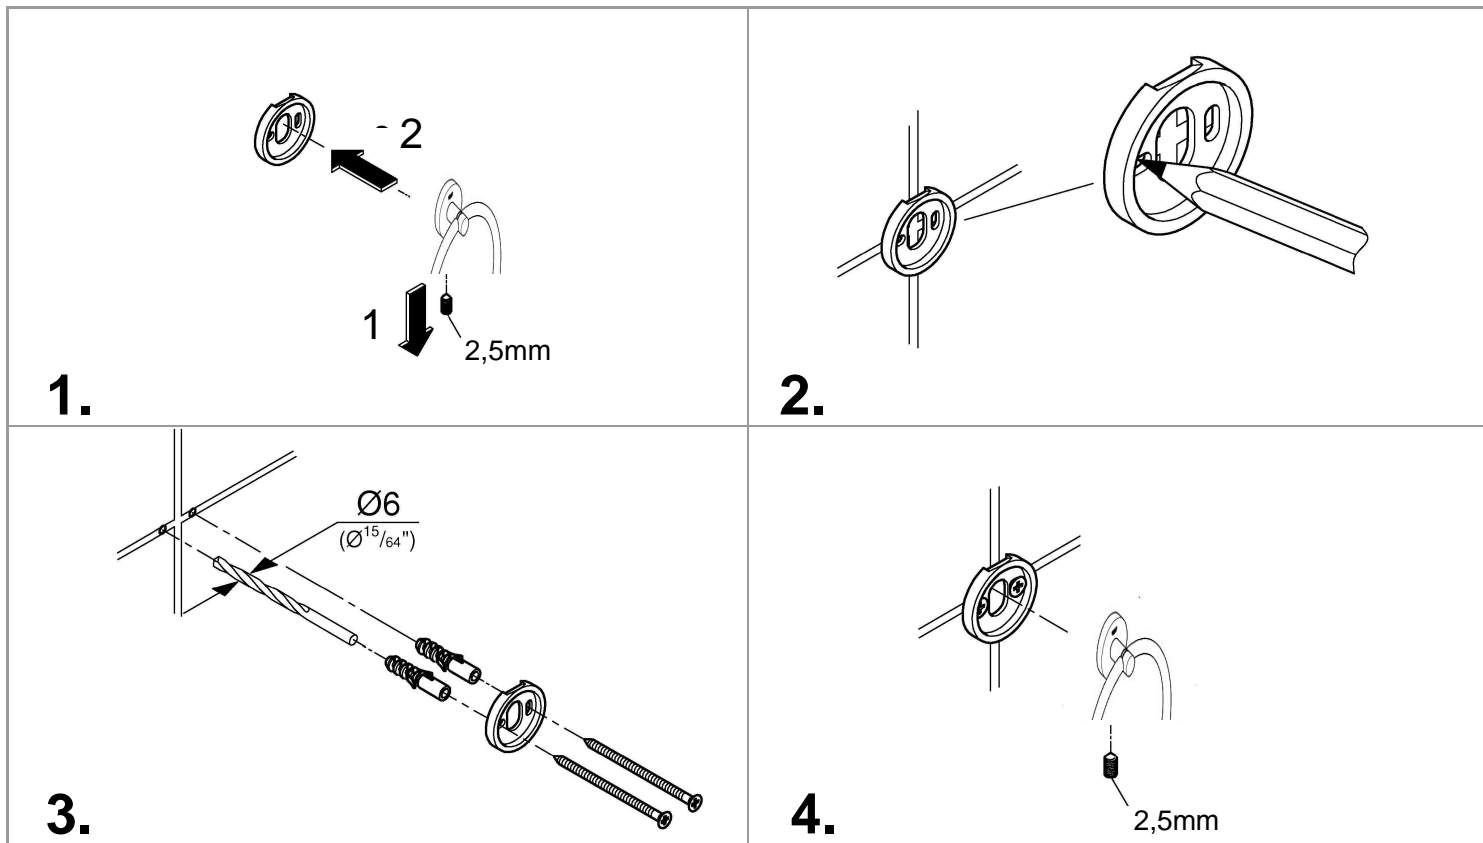

ESSENTIALS ACCESSORIES
TOWEL RING
MODEL #40365AO1

Pure Freude
an Wasser

Product Specifications

Product Description:

Essentials
Towel Ring

material: metal
concealed dual fastening
GROHE StarLight hard graphite finish

ESSENTIALS ACCESSORIES

TOWEL RING

MODEL #40365AO1

Pure Freude
an Wasser

Installation instructions

48166000

SpeedClean

Pure Freude
an Wasser