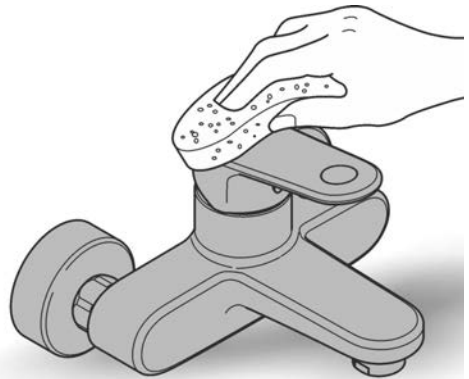

ESSENTIALS ACCESSORIES
TOWEL RING
MODEL #40365AO1

Pure Freude
an Wasser

Product Specifications

Product Description:

Essentials
Towel Ring

material: metal
concealed dual fastening
GROHE StarLight hard graphite finish

ESSENTIALS ACCESSORIES

TOWEL RING

MODEL #40365AO1

Pure Freude
an Wasser

Installation instructions

48166000

SpeedClean

Pure Freude
an Wasser