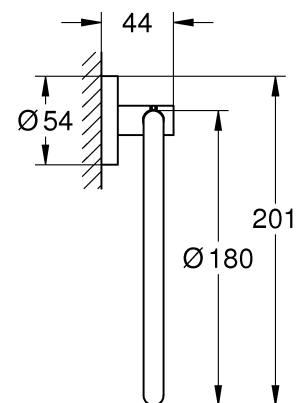

ESSENTIALS ACCESSORIES
TOWEL RING
MODEL #40365AO1

Pure Freude
an Wasser

Product Specifications

Product Description:

Essentials
Towel Ring

material: metal
concealed dual fastening
GROHE StarLight hard graphite finish