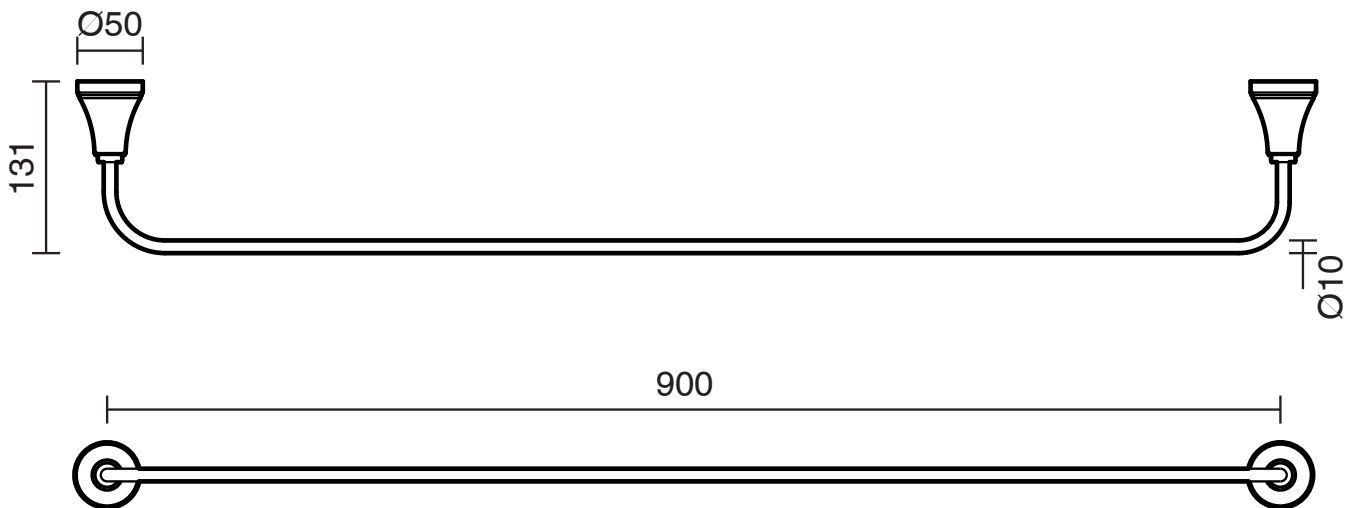

KADO

Kado Era Single Towel Rail 900mm Brass Gold

9507716

SPECIFICATIONS

Recommended Use	Domestic, Hotel & Commercial
Colour	Brass Gold
Material	Zinc/Steel

WARRANTY

Replacement Only - Domestic Use	10 Years
Parts Replacement Only	12 Months

Please refer to Warranty Page for full Terms and Conditions

Dimensions are nominal measurements only.

CLEANING RECOMMENDATIONS:

We recommend the use of soapy water or approved cleaners. This product should not be cleaned with abrasive materials. Damage caused by any improper treatment is not covered by the product warranty. Refer to Warranty Conditions

Disclaimer: Products in this specification manual must by regulation be installed by licensed and registered trade people. The manufacturer/distributor reserves the right to vary specifications or delete models from their range without prior notification. Dimensions are nominal measurements only. Dimensions and set-outs listed are correct at time of publication however the manufacturer/distributor takes no responsibility for printing errors.

Published 12/10/2023

To see the complete Kado range go to www.reece.com.au