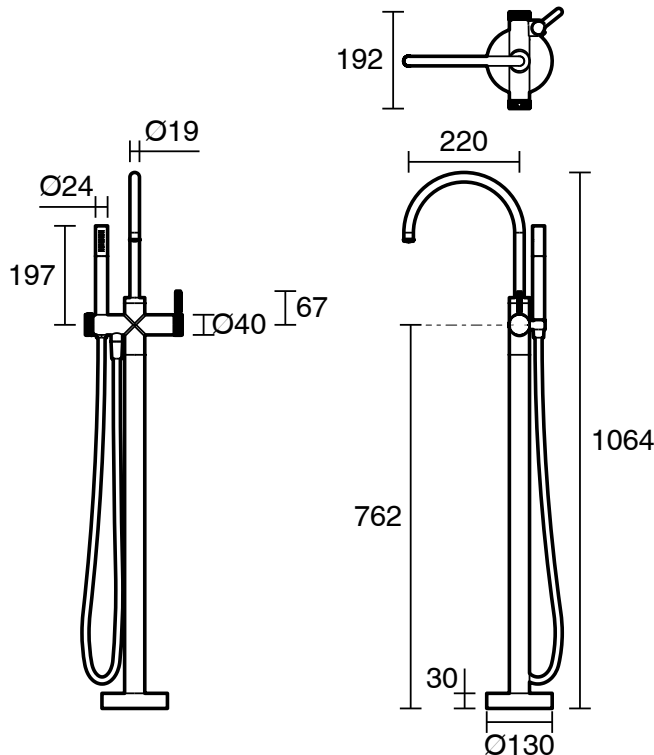

Milli Etch Floor Mounted Bath Mixer with Hand Shower Matte Black

21877

SPECIFICATIONS

Recommended Use	Domestic;Commercial;Hotel
Colour Finish	Matte Black
Primary Material	Lead Free Brass
Recommended Pressure Range	150 - 500 kPa as per AS3500
Max Continuous Working Pressure (kPa)	500
Max Continuous Working Temperature (deg C)	75
Min Continuous Working Temperature (deg C)	5
Hot Water Unit Suitability	Storage Tank;Continuous Flow

WARRANTY

Warranty - Domestic Use (Years)	15
Spare Parts & Labour (Years)	1

Please refer to Warranty Page for full Terms and Conditions

Dimensions are nominal measurements only.

CLEANING RECOMMENDATIONS:

We recommend the use of soapy water or approved cleaners. This product should not be cleaned with abrasive materials. Damage caused by any improper treatment is not covered by the product warranty. Refer to Warranty Conditions

Disclaimer: Products in this specification manual must by regulation be installed by licensed and registered trade people. The manufacturer/distributor reserves the right to vary specifications or delete models from their range without prior notification. Dimensions are nominal measurements only. Dimensions and set-outs listed are correct at time of publication however the manufacturer/distributor takes no responsibility for printing errors.

Published 27/02/2025

To see the complete Milli range go to www.reece.com.au