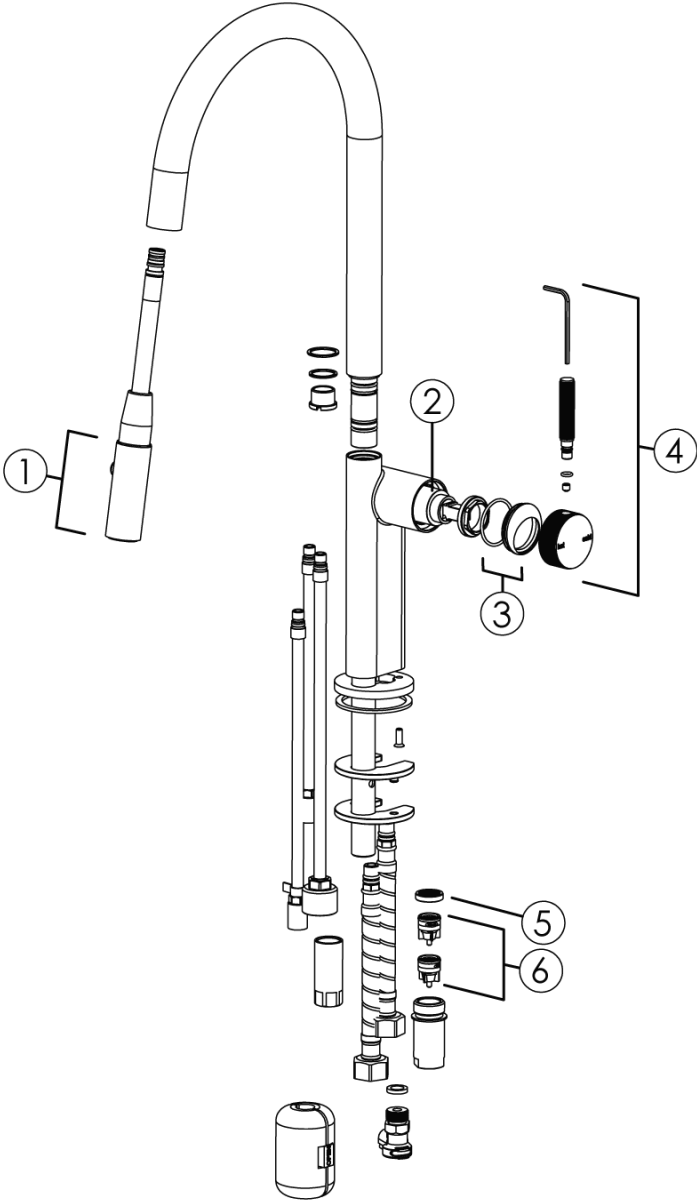

**Milli Etch Gooseneck Pull Out Sink Mixer Brushed Nickel (5 Star)**

**21890**

No.	Description	Code
1.	Milli Etch Pull Out Mixer Hand Piece Assy	29827
2.	KO25A Cartridge NR	40386 NR
3.	Mill Etch Sink Mixer Dome Assy	29985
4.	Milli Etch Side Lever Handle	29773
5.	NEOPERL WASHER REGULATOR PCW-04 DC 1.75GPM	58.4725.000
6.	OF15-1.2psi Max Flow Check Valve	31.0026.00001