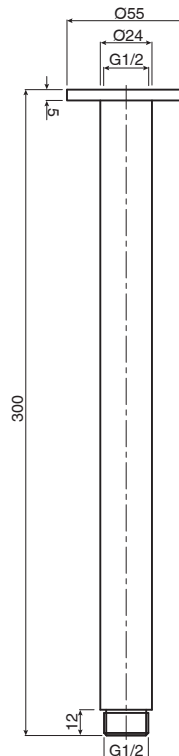

mizu

Mizu Drift Ceiling Shower Arm Only 300mm Brushed Gunmetal

9512211

SPECIFICATIONS

Recommended Use	Domestic, Hotel & Commercial
Colour	Brushed Gunmetal
Finish	Brushed
Material	Brass
Recommended Pressure Range	150 - 500 kPa
Maximum Continuous Working Temperature	60 deg C
Suitable for Storage Tank Hot Water	Yes
Suitable for Continuous Flow Hot Water	Yes
Suitable for Gravity Feed Hot Water	No

WARRANTY

Warranty - Domestic Use	10 Years
Spare Parts & Labour	12 Months

Please refer to Warranty Page for full Terms and Conditions

Dimensions are nominal measurements only.

CLEANING RECOMMENDATIONS:

We recommend the use of soapy water or approved cleaners. This product should not be cleaned with abrasive materials. Damage caused by any improper treatment is not covered by the product warranty. Refer to Warranty Conditions

Disclaimer: Products in this specification manual must by regulation be installed by licensed and registered trade people. The manufacturer/distributor reserves the right to vary specifications or delete models from their range without prior notification. Dimensions are nominal measurements only. Dimensions and set-outs listed are correct at time of publication however the manufacturer/distributor takes no responsibility for printing errors.

Published 01/05/2023

To see the complete Mizu range go to
www.reece.com.au