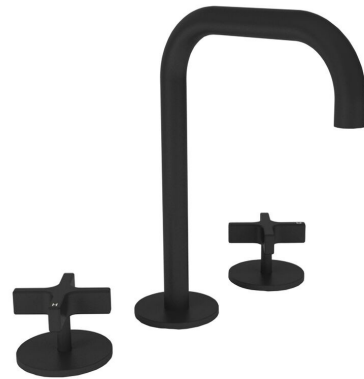

Milli Exo Basin Set Matte Black (6 Star)

2299072

SPECIFICATIONS

Recommended Use	Domestic, Hotel & Commercial
Colour	Matte Black
Finish	Matte
Body Material	Electroplated Brass
Recommended Pressure Range	150 - 500 kPa
Maximum Continuous Working Temperature	80 deg C
Suitable for Storage Tank Hot Water	Yes
Suitable for Continuous Flow Hot Water	Yes
Suitable for Gravity Feed Hot Water	No

WARRANTY

Warranty - Domestic Use	15 Years
Spare Parts & Labour	5 Years

Please refer to Warranty Page for full Terms and Conditions

Dimensions are nominal measurements only.

CLEANING RECOMMENDATIONS:

We recommend the use of soapy water or approved cleaners. This product should not be cleaned with abrasive materials. Damage caused by any improper treatment is not covered by the product warranty. Refer to Warranty Conditions

Disclaimer: Products in this specification manual must by regulation be installed by licensed and registered trade people. The manufacturer/distributor reserves the right to vary specifications or delete models from their range without prior notification. Dimensions are nominal measurements only. Dimensions and set-outs listed are correct at time of publication however the manufacturer/distributor takes no responsibility for printing errors.

Published 30/09/2022

To see the complete Milli range go to www.reece.com.au