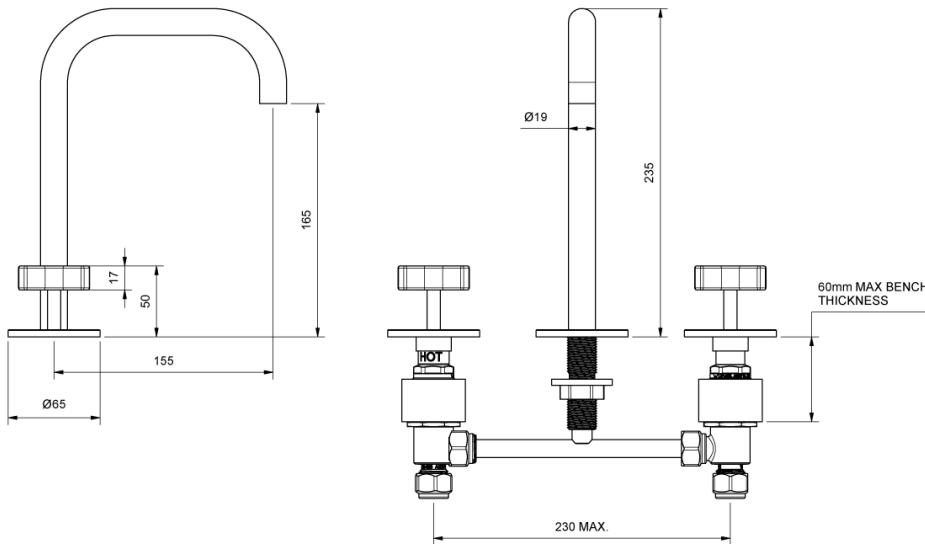

Milli Exo Basin Set Matte Black (6 Star)

2299072

SPECIFICATIONS

Recommended Use	Domestic, Hotel & Commercial
Colour	Matte Black
Finish	Matte
Body Material	Electroplated Brass
Recommended Pressure Range	150 - 500 kPa
Maximum Continuous Working Temperature	80 deg C
Suitable for Storage Tank Hot Water	Yes
Suitable for Continuous Flow Hot Water	Yes
Suitable for Gravity Feed Hot Water	No

WARRANTY

Warranty - Domestic Use	15 Years
Spare Parts & Labour	5 Years

Please refer to Warranty Page for full Terms and Conditions

Dimensions are nominal measurements only.

CLEANING RECOMMENDATIONS:

We recommend the use of soapy water or approved cleaners. This product should not be cleaned with abrasive materials. Damage caused by any improper treatment is not covered by the product warranty. Refer to Warranty Conditions

Disclaimer: Products in this specification manual must by regulation be installed by licensed and registered trade people. The manufacturer/distributor reserves the right to vary specifications or delete models from their range without prior notification. Dimensions are nominal measurements only. Dimensions and set-outs listed are correct at time of publication however the manufacturer/distributor takes no responsibility for printing errors.

Published 30/09/2022

To see the complete Milli range go to www.reece.com.au