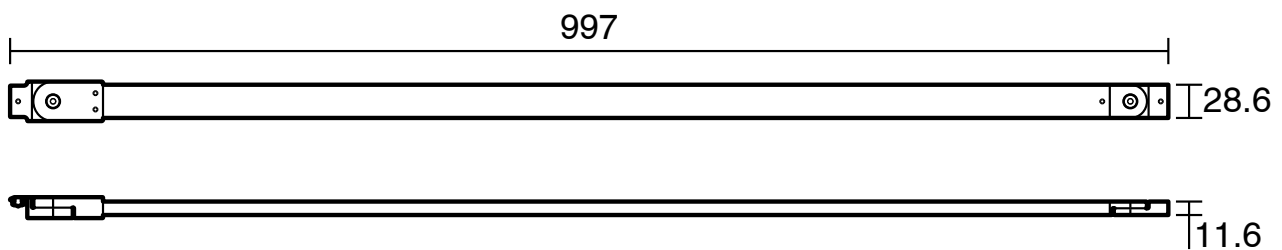

KADO

Kado Lux Support Bar for Framed Panel Matte Black

1705924

SPECIFICATIONS	
Recommended Use	Domestic;Commercial;Hotel
Colour Finish	Matte Black
Primary Material	Stainless Steel
WARRANTY	
Warranty - Domestic Use (Years)	7
Spare Parts & Labour (Years)	1
<i>Please refer to Warranty Page for full Terms and Conditions</i>	