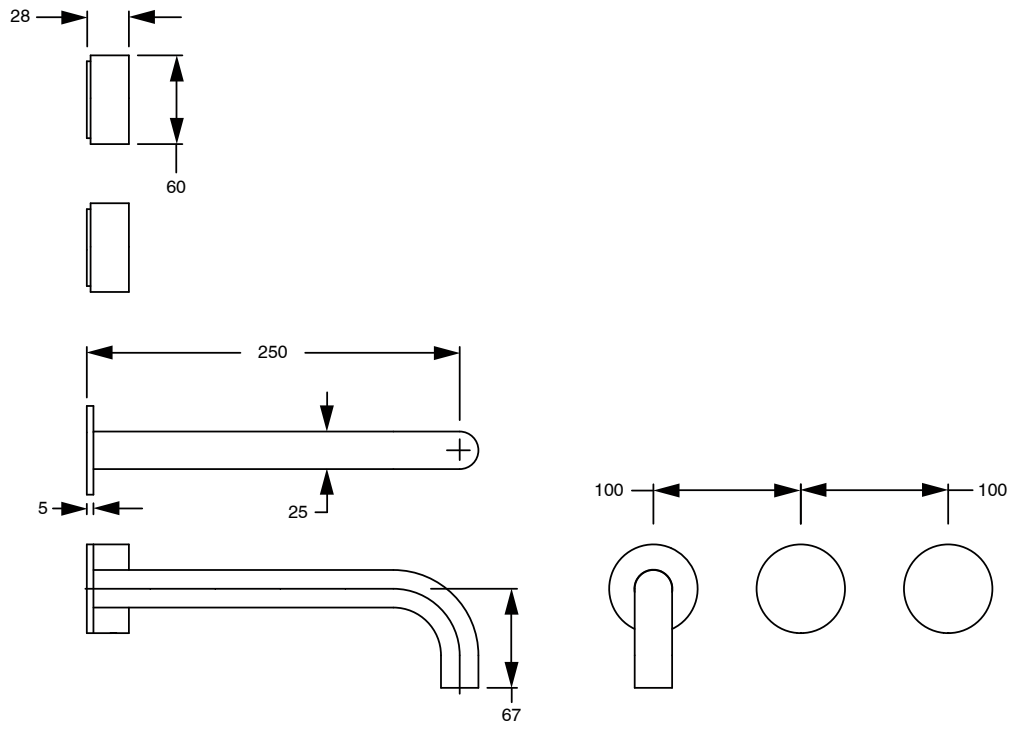

SUSSEX

**Sussex Pure Wall Bath Hostess System 250mm Right Hand with Linear Textured Handles
PVD Brushed Gold
9510871**

SPECIFICATIONS

Recommended Use	Residential;Commercial
Colour Finish	Brushed Gold
Primary Material	DR Brass
Recommended Pressure Range	150 - 500 kPa as per AS3500
Max Continuous Working Temperature (deg C)	65
Min Continuous Working Temperature (deg C)	1

WARRANTY

Residential Use (Years)	40
Commercial Use (Years)	10

Please refer to Sussex Warranty page for full Terms and Conditions

Dimensions are nominal measurements only.

CLEANING RECOMMENDATIONS:

We recommend the use of soapy water or approved cleaners. This product should not be cleaned with abrasive materials. Damage caused by any improper treatment is not covered by the product warranty. Refer to Warranty Conditions

Disclaimer: Products in this specification manual must by regulation be installed by licensed and registered trade people. The manufacturer/distributor reserves the right to vary specifications or delete models from their range without prior notification. Dimensions are nominal measurements only. Dimensions and set-outs listed are correct at time of publication however the manufacturer/distributor takes no responsibility for printing errors.
Published 30/03/2026

To see the complete Sussex range go to www.reece.com.au