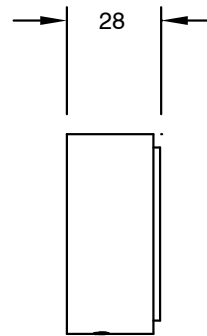

SUSSEX

Sussex Pure Wall Top Assembly Taps Satin Chrome

2299228

SPECIFICATIONS

Recommended Use	Residential;Commercial
Colour Finish	Satin Chrome
Primary Material	DR Brass
Recommended Pressure Range	150 - 500 kPa as per AS3500
Max Continuous Working Temperature (deg C)	65
Min Continuous Working Temperature (deg C)	1

WARRANTY

Residential Use (Years)	40
Commercial Use (Years)	10

Please refer to Sussex Warranty page for full Terms and Conditions

Dimensions are nominal measurements only.

CLEANING RECOMMENDATIONS:

We recommend the use of soapy water or approved cleaners. This product should not be cleaned with abrasive materials. Damage caused by any improper treatment is not covered by the product warranty. Refer to Warranty Conditions

Disclaimer: Products in this specification manual must by regulation be installed by licensed and registered trade people. The manufacturer/distributor reserves the right to vary specifications or delete models from their range without prior notification. Dimensions are nominal measurements only. Dimensions and set-outs listed are correct at time of publication however the manufacturer/distributor takes no responsibility for printing errors.

Published 30/03/2026

To see the complete Sussex range go to www.reece.com.au