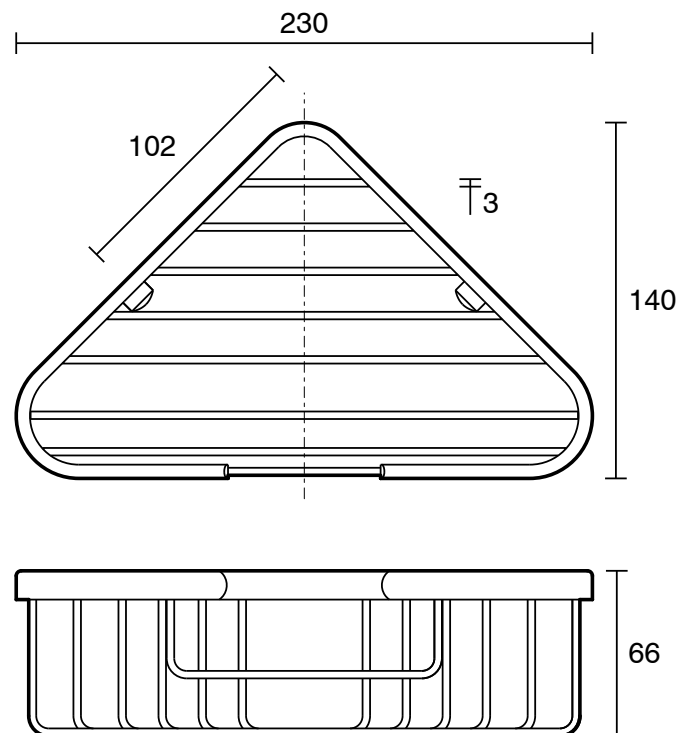

Posh Solus Large Wire Corner Basket Chrome

2260173

SPECIFICATIONS

Recommended Use	Domestic;Hotel;Commercial
Colour Finish	Chrome
Primary Material	Brass

WARRANTY

Replacement Only - Domestic Use (Years)	10
Parts Replacement Only (Years)	1

Please refer to Warranty Page for full Terms and Conditions

Dimensions are nominal measurements only.

CLEANING RECOMMENDATIONS:

We recommend the use of soapy water or approved cleaners. This product should not be cleaned with abrasive materials. Damage caused by any improper treatment is not covered by the product warranty. Refer to Warranty Conditions

Disclaimer: Products in this specification manual must by regulation be installed by licensed and registered trade people. The manufacturer/distributor reserves the right to vary specifications or delete models from their range without prior notification. Dimensions are nominal measurements only. Dimensions and set-outs listed are correct at time of publication however the manufacturer/distributor takes no responsibility for printing errors.

Published 13/03/2025

To see the complete Posh range go to www.reece.com.au