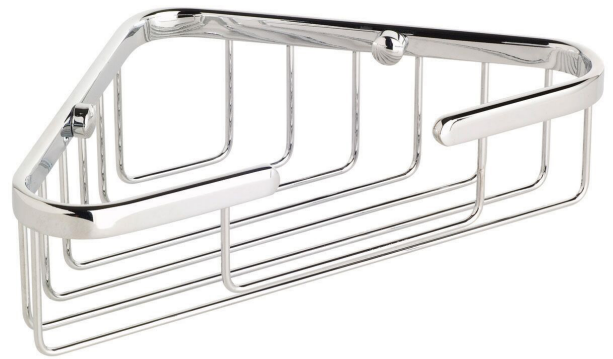

Posh Solus Large Wire Corner Basket Chrome

2260173

SPECIFICATIONS

Recommended Use	Domestic;Hotel;Commercial
Colour Finish	Chrome
Primary Material	Brass

WARRANTY

Replacement Only - Domestic Use (Years)	10
Parts Replacement Only (Years)	1

Please refer to Warranty Page for full Terms and Conditions

Dimensions are nominal measurements only.

CLEANING RECOMMENDATIONS:

We recommend the use of soapy water or approved cleaners. This product should not be cleaned with abrasive materials. Damage caused by any improper treatment is not covered by the product warranty. Refer to Warranty Conditions

Disclaimer: Products in this specification manual must by regulation be installed by licensed and registered trade people. The manufacturer/distributor reserves the right to vary specifications or delete models from their range without prior notification. Dimensions are nominal measurements only. Dimensions and set-outs listed are correct at time of publication however the manufacturer/distributor takes no responsibility for printing errors.

Published 13/03/2025

To see the complete Posh range go to www.reece.com.au