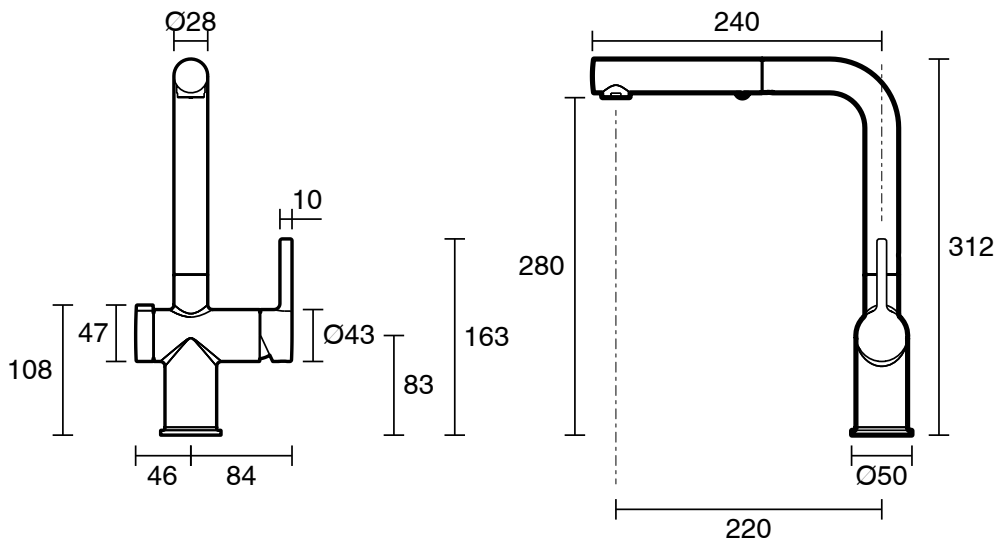

Active Twist Pull Out Sink Mixer Kit Overflow Matte Black/Matte Black (5 Star) Lead Free

29723

SPECIFICATIONS	
Recommended Use	Domestic;Commercial;Hotel
Colour Finish	Matte Black
Primary Material	Lead Free Brass
Recommended Pressure Range	150 - 500 kPa as per AS3500
Max Continuous Working Temperature (deg C)	60
Min Continuous Working Temperature (deg C)	5
Hot Water Unit Suitability	Continuous Flow;Storage Tank
WARRANTY	
Warranty - Domestic Use (Years)	15
Spare Parts & Labour (Years)	5
<i>Please refer to Warranty Page for full Terms and Conditions</i>	

Disclaimer: Products in this specification manual must by regulation be installed by licensed and registered trade people. The manufacturer/distributor reserves the right to vary specifications or delete models from their range without prior notification. Dimensions are nominal measurements only. Dimensions and set-outs listed are correct at time of publication however the manufacturer/distributor takes no responsibility for printing errors.