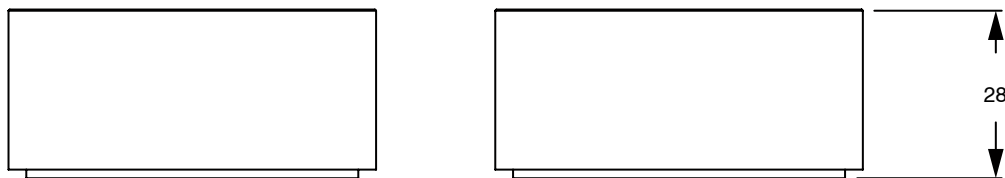

SUSSEX

Sussex Pure Progressive Dual Mixer Tap System with Cirque Textured Handles PVD Matte Black

9511343

SPECIFICATIONS

Recommended Use	Residential;Commercial
Colour Finish	Matte Black
Primary Material	DR Brass
Recommended Pressure Range	150 - 500 kPa as per AS3500
Max Continuous Working Temperature (deg C)	65
Min Continuous Working Temperature (deg C)	1

WARRANTY

Residential Use (Years)	40
Commercial Use (Years)	10

Please refer to Sussex Warranty page for full Terms and Conditions

Dimensions are nominal measurements only.

CLEANING RECOMMENDATIONS:

We recommend the use of soapy water or approved cleaners. This product should not be cleaned with abrasive materials. Damage caused by any improper treatment is not covered by the product warranty. Refer to Warranty Conditions

Disclaimer: Products in this specification manual must by regulation be installed by licensed and registered trade people. The manufacturer/distributor reserves the right to vary specifications or delete models from their range without prior notification. Dimensions are nominal measurements only. Dimensions and set-outs listed are correct at time of publication however the manufacturer/distributor takes no responsibility for printing errors.

Published 01/04/2026

To see the complete Sussex range go to www.reece.com.au