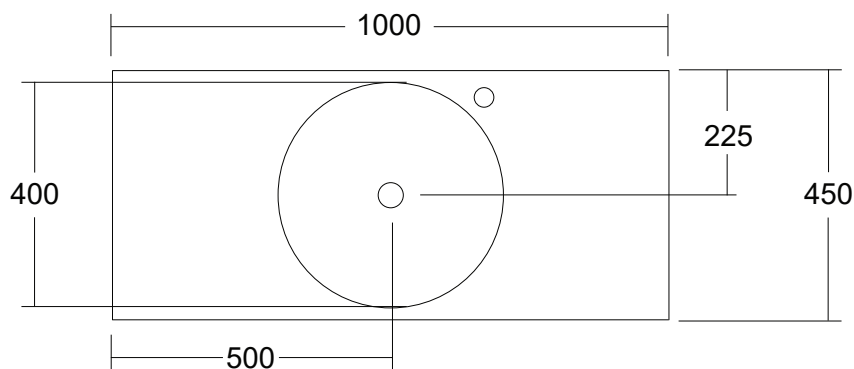

Dimensions are nominal measurements only.

Disclaimer: Products in this specification manual must by regulation be installed by licensed and registered trade people. The manufacturer/distributor reserves the right to vary specifications or delete models from their range without prior notification. Dimensions are nominal measurements only. Dimensions and set-outs listed are correct at time of publication however the manufacturer/distributor takes no responsibility for printing errors.

Published 03/08/2022