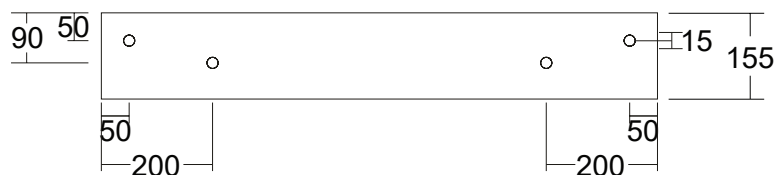

Neo 1000 Centred Wall Hung Basin

SPECIFICATIONS

Recommended Use	Domestic, Hotel & Commercial
Material	Solid Surface
Finish	Matt
Colour	White
Basin Type	Wall Hung
Basin Configuration	Centred Bowl
Capacity	8 Litres
Weight	20 kg
Fixing	Bolted/screwed to wall by licensed trades person. Supplied with fixing bolts. Installer to determine appropriate wall fixing.
Tap Hole Availability	0 or 1 tap hole (tapware not included) Centred bowl, right hand tap hole
Overflow	Yes
Plug & Waste	Supplied with 32-40mm Chrome Pop-up Waste
Options	White Solid Surface Waste Cap Softskin colours available

WARRANTY

Warranty - Domestic Use	15 Years
Please refer to warranty page for full terms and conditions	

Dimensions are nominal measurements only.

Disclaimer: Products in this specification manual must by regulation be installed by licensed and registered trade people. The manufacturer/distributor reserves the right to vary specifications or delete models from their range without prior notification. Dimensions are nominal measurements only. Dimensions and set-outs listed are correct at time of publication however the manufacturer/distributor takes no responsibility for printing errors.