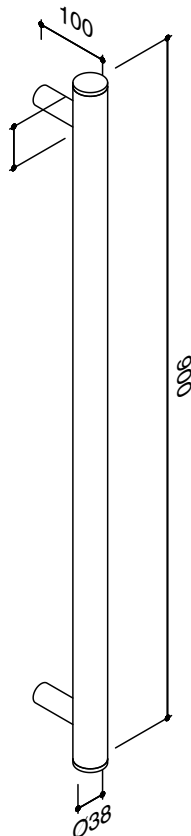

Milli Mood Edit Vertical Single Heated Towel Rail 900 x 38mm PVD Brushed Bronze

2020377

SPECIFICATIONS

Recommended Use	Domestic, Hotel & Commercial
Colour	Brushed Bronze
Material	Copper Tube
Electrical Connection	Hardwired
Electrical Connection Position	Bottom Bracket
Heating Method	Water Filled
Power Wattage	20 W
Voltage	240 Volts
IP Rating	IPX5

WARRANTY

Warranty - Domestic Use	10 Years
Spare Parts & Labour	12 Months

Please refer to Warranty Page for full Terms and Conditions

Dimensions are nominal measurements only.

CLEANING RECOMMENDATIONS:

We recommend the use of a soft dry cloth. This product should not be cleaned with abrasive materials or cleaning agents. Damage caused by improper treatment is not covered by the product warranty - refer to warranty conditions.

Disclaimer: Products in this specification manual must by regulation be installed by licensed and registered trade people. The manufacturer/distributor reserves the right to vary specifications or delete models from their range without prior notification. Dimensions are nominal measurements only. Dimensions and set-outs listed are correct at time of publication however the manufacturer/distributor takes no responsibility for printing errors.

Published 24/02/2023

To see the complete Milli range go to www.reece.com.au/bathrooms