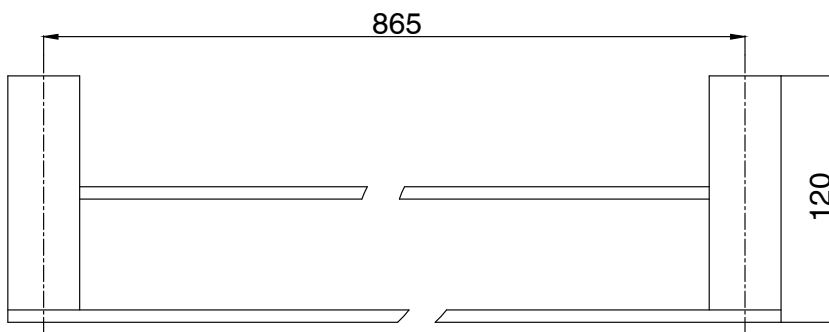

Mizu Soothe Double Towel Rail 900mm Brushed Brass

2266092

SPECIFICATIONS

Recommended Use	Domestic;Hotel;Commercial
Colour Finish	Brushed Brass
Primary Material	Zinc

WARRANTY

Replacement Only - Domestic Use (Years)	10
Parts Replacement Only (Years)	1

Please refer to Warranty Page for full Terms and Conditions

Dimensions are nominal measurements only.

CLEANING RECOMMENDATIONS:

We recommend the use of soapy water or approved cleaners. This product should not be cleaned with abrasive materials. Damage caused by any improper treatment is not covered by the product warranty. Refer to Warranty Conditions

Disclaimer: Products in this specification manual must by regulation be installed by licensed and registered trade people. The manufacturer/distributor reserves the right to vary specifications or delete models from their range without prior notification. Dimensions are nominal measurements only. Dimensions and set-outs listed are correct at time of publication however the manufacturer/distributor takes no responsibility for printing errors.

Published 25/11/2024

To see the complete Mizu range go to www.reece.com.au