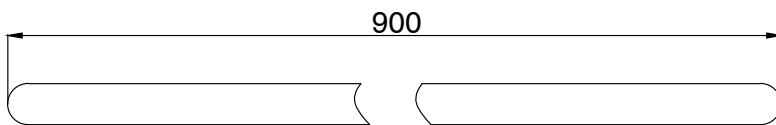

Mizu Soothe Double Towel Rail 900mm Brushed Brass

2266092

SPECIFICATIONS

Recommended Use	Domestic;Hotel;Commercial
Colour Finish	Brushed Brass
Primary Material	Zinc

WARRANTY

Replacement Only - Domestic Use (Years)	10
Parts Replacement Only (Years)	1

Please refer to Warranty Page for full Terms and Conditions

Dimensions are nominal measurements only.

CLEANING RECOMMENDATIONS:

We recommend the use of soapy water or approved cleaners. This product should not be cleaned with abrasive materials. Damage caused by any improper treatment is not covered by the product warranty. Refer to Warranty Conditions

Disclaimer: Products in this specification manual must by regulation be installed by licensed and registered trade people. The manufacturer/distributor reserves the right to vary specifications or delete models from their range without prior notification. Dimensions are nominal measurements only. Dimensions and set-outs listed are correct at time of publication however the manufacturer/distributor takes no responsibility for printing errors.

Published 25/11/2024

To see the complete Mizu range go to www.reece.com.au