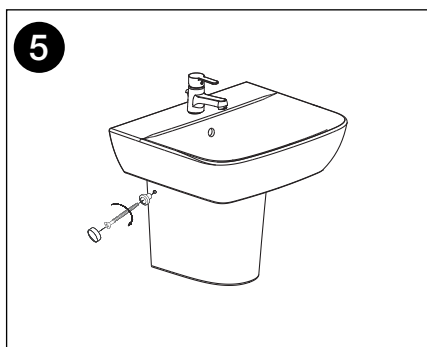

AMERICAN STANDARD

CYGNET WALL BASIN 550MM

Dimensions are nominal measurements only.

SPECIFICATION

| | |
|------------------------------|--|
| Recommended Use | Domestic, hotel or commercial |
| Material | Vitreous China |
| Weight | Basin: 16kg Semi Pedestal: 8kg Optional extra |
| Fixing | Bolted to wall using fixing bolts (supplied) |
| Integrated Overflow | Yes |
| Tap Hole Availability | 0 or 1 tapholes |
| Plug & Waste | Suits 32 x 40mm overflow waste (not supplied) |
| Capacity | 4.7 litres |
| Colour Availability | White |
| Template | Supplied |
| Options | Semi Pedestal available |

Damage caused by any improper treatment is not covered by the product warranty. Refer to Warranty Conditions.

Disclaimer: Products in this specification manual must by regulation be installed by licensed and registered trade people. The manufacturer/distributor reserves the right to vary specifications or delete models from their range without prior notification. Dimensions are nominal measurements only. Dimensions and setouts listed are correct at time of publication however the manufacturer/distributor takes no responsibility for printing errors.

Tech Page Version 1

AMERICAN STANDARD CYGNET WALL BASIN 550MM

INSTALLATION INSTRUCTIONS

Note: Semi pedestal is an optional extra.

Plumbers, please ensure a copy of the installation instructions is left with the end user for future reference