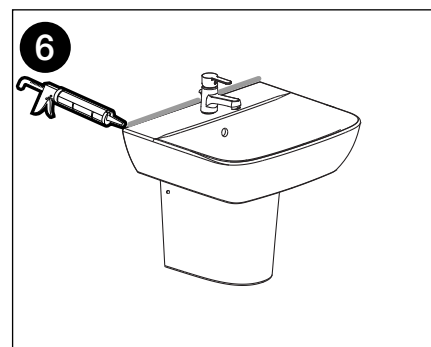

AMERICAN STANDARD

CYGNET WALL BASIN 550MM

Dimensions are nominal measurements only.

SPECIFICATION

| | |
|------------------------------|--|
| Recommended Use | Domestic, hotel or commercial |
| Material | Vitreous China |
| Weight | Basin: 16kg Semi Pedestal: 8kg Optional extra |
| Fixing | Bolted to wall using fixing bolts (supplied) |
| Integrated Overflow | Yes |
| Tap Hole Availability | 0 or 1 tapholes |
| Plug & Waste | Suits 32 x 40mm overflow waste (not supplied) |
| Capacity | 4.7 litres |
| Colour Availability | White |
| Template | Supplied |
| Options | Semi Pedestal available |

Damage caused by any improper treatment is not covered by the product warranty. Refer to Warranty Conditions.

Disclaimer: Products in this specification manual must by regulation be installed by licensed and registered trade people. The manufacturer/distributor reserves the right to vary specifications or delete models from their range without prior notification. Dimensions are nominal measurements only. Dimensions and setouts listed are correct at time of publication however the manufacturer/distributor takes no responsibility for printing errors.

Tech Page Version 1

AMERICAN STANDARD CYGNET WALL BASIN 550MM

INSTALLATION INSTRUCTIONS

Note: Semi pedestal is an optional extra.

Plumbers, please ensure a copy of the installation instructions is left with the end user for future reference