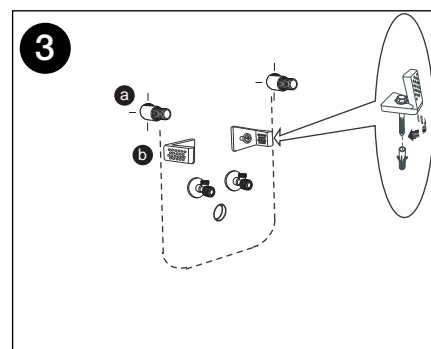

Damage caused by any improper treatment is not covered by the product warranty. Refer to Warranty Conditions.

Disclaimer: Products in this specification manual must by regulation be installed by licensed and registered trade people. The manufacturer/distributor reserves the right to vary specifications or delete models from their range without prior notification. Dimensions are nominal measurements only. Dimensions and setouts listed are correct at time of publication however the manufacturer/distributor takes no responsibility for printing errors.

Tech Page Version 1

AMERICAN STANDARD CYGNET WALL BASIN 550MM

INSTALLATION INSTRUCTIONS

Note: Semi pedestal is an optional extra.

Plumbers, please ensure a copy of the installation instructions is left with the end user for future reference