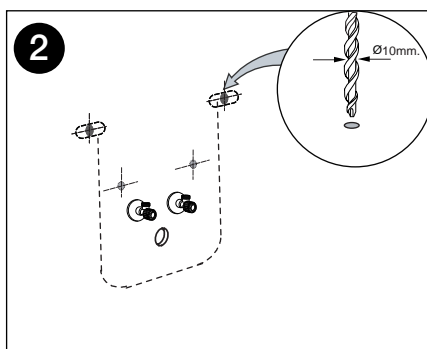

Damage caused by any improper treatment is not covered by the product warranty. Refer to Warranty Conditions.

Disclaimer: Products in this specification manual must by regulation be installed by licensed and registered trade people. The manufacturer/distributor reserves the right to vary specifications or delete models from their range without prior notification. Dimensions are nominal measurements only. Dimensions and setouts listed are correct at time of publication however the manufacturer/distributor takes no responsibility for printing errors.

Tech Page Version 1

AMERICAN STANDARD CYGNET WALL BASIN 550MM

INSTALLATION INSTRUCTIONS

Note: Semi pedestal is an optional extra.

Plumbers, please ensure a copy of the installation instructions is left with the end user for future reference