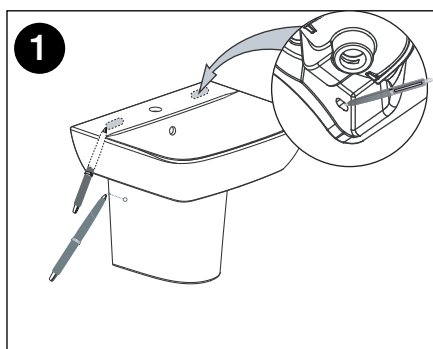

AMERICAN STANDARD

CYGNET WALL BASIN 550MM

Dimensions are nominal measurements only.

SPECIFICATION

| | |
|------------------------------|--|
| Recommended Use | Domestic, hotel or commercial |
| Material | Vitreous China |
| Weight | Basin: 16kg Semi Pedestal: 8kg Optional extra |
| Fixing | Bolted to wall using fixing bolts (supplied) |
| Integrated Overflow | Yes |
| Tap Hole Availability | 0 or 1 tapholes |
| Plug & Waste | Suits 32 x 40mm overflow waste (not supplied) |
| Capacity | 4.7 litres |
| Colour Availability | White |
| Template | Supplied |
| Options | Semi Pedestal available |

Damage caused by any improper treatment is not covered by the product warranty. Refer to Warranty Conditions.

Disclaimer: Products in this specification manual must by regulation be installed by licensed and registered trade people. The manufacturer/distributor reserves the right to vary specifications or delete models from their range without prior notification. Dimensions are nominal measurements only. Dimensions and setouts listed are correct at time of publication however the manufacturer/distributor takes no responsibility for printing errors.

Tech Page Version 1

AMERICAN STANDARD CYGNET WALL BASIN 550MM

INSTALLATION INSTRUCTIONS

Note: Semi pedestal is an optional extra.

Plumbers, please ensure a copy of the installation instructions is left with the end user for future reference