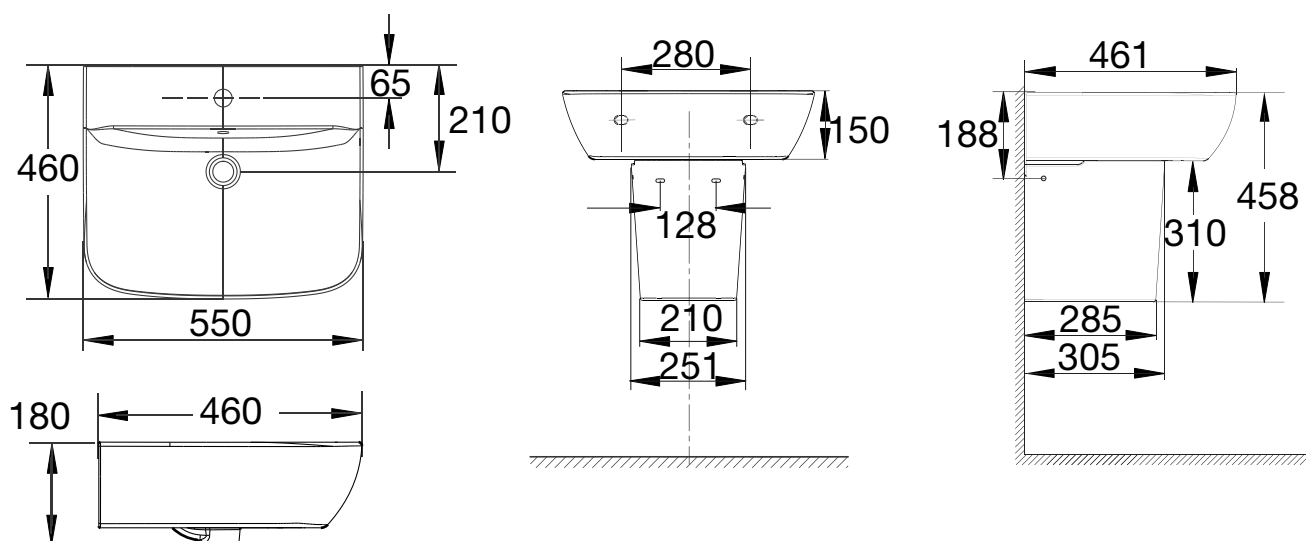

AMERICAN STANDARD

CYGNET WALL BASIN 550MM

Dimensions are nominal measurements only.

SPECIFICATION

| | |
|------------------------------|--|
| Recommended Use | Domestic, hotel or commercial |
| Material | Vitreous China |
| Weight | Basin: 16kg Semi Pedestal: 8kg Optional extra |
| Fixing | Bolted to wall using fixing bolts (supplied) |
| Integrated Overflow | Yes |
| Tap Hole Availability | 0 or 1 tapholes |
| Plug & Waste | Suits 32 x 40mm overflow waste (not supplied) |
| Capacity | 4.7 litres |
| Colour Availability | White |
| Template | Supplied |
| Options | Semi Pedestal available |

Damage caused by any improper treatment is not covered by the product warranty. Refer to Warranty Conditions.

Disclaimer: Products in this specification manual must by regulation be installed by licensed and registered trade people. The manufacturer/distributor reserves the right to vary specifications or delete models from their range without prior notification. Dimensions are nominal measurements only. Dimensions and setouts listed are correct at time of publication however the manufacturer/distributor takes no responsibility for printing errors.