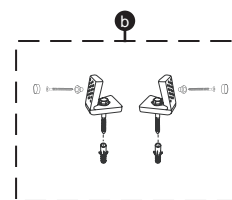

AMERICAN STANDARD

CYGNET WALL BASIN 550MM

Dimensions are nominal measurements only.

SPECIFICATION

| | |
|------------------------------|--|
| Recommended Use | Domestic, hotel or commercial |
| Material | Vitreous China |
| Weight | Basin: 16kg Semi Pedestal: 8kg Optional extra |
| Fixing | Bolted to wall using fixing bolts (supplied) |
| Integrated Overflow | Yes |
| Tap Hole Availability | 0 or 1 tapholes |
| Plug & Waste | Suits 32 x 40mm overflow waste (not supplied) |
| Capacity | 4.7 litres |
| Colour Availability | White |
| Template | Supplied |
| Options | Semi Pedestal available |

Tech Page Version 1

AMERICAN STANDARD CYGNET WALL BASIN 550MM

INSTALLATION INSTRUCTIONS

Note: Semi pedestal is an optional extra.

Plumbers, please ensure a copy of the installation instructions is left with the end user for future reference