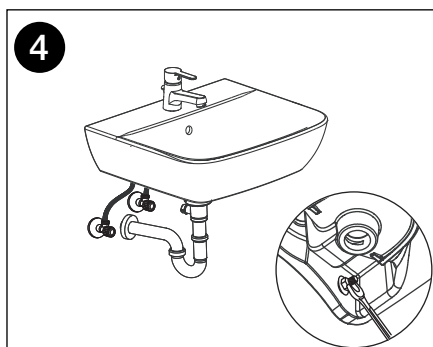

AMERICAN STANDARD

CYGNET WALL BASIN 550MM

Dimensions are nominal measurements only.

SPECIFICATION

| | |
|------------------------------|--|
| Recommended Use | Domestic, hotel or commercial |
| Material | Vitreous China |
| Weight | Basin: 16kg Semi Pedestal: 8kg Optional extra |
| Fixing | Bolted to wall using fixing bolts (supplied) |
| Integrated Overflow | Yes |
| Tap Hole Availability | 0 or 1 tapholes |
| Plug & Waste | Suits 32 x 40mm overflow waste (not supplied) |
| Capacity | 4.7 litres |
| Colour Availability | White |
| Template | Supplied |
| Options | Semi Pedestal available |

Damage caused by any improper treatment is not covered by the product warranty. Refer to Warranty Conditions.

Disclaimer: Products in this specification manual must by regulation be installed by licensed and registered trade people. The manufacturer/distributor reserves the right to vary specifications or delete models from their range without prior notification. Dimensions are nominal measurements only. Dimensions and setouts listed are correct at time of publication however the manufacturer/distributor takes no responsibility for printing errors.

Tech Page Version 1

AMERICAN STANDARD CYGNET WALL BASIN 550MM

INSTALLATION INSTRUCTIONS

Note: Semi pedestal is an optional extra.

Plumbers, please ensure a copy of the installation instructions is left with the end user for future reference