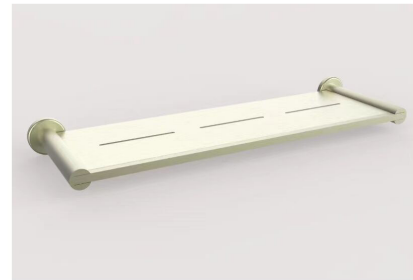

mizu

Mizu Drift Metal Shelf Brushed Nickel

2269168

SPECIFICATIONS

Recommended Use	Domestic, Hotel & Commercial
Colour	Brushed Nickel
Material	Brass

WARRANTY

Replacement Only - Domestic Use	10 Years
Parts Replacement Only	12 Months

Please refer to Warranty Page for full Terms and Conditions

Dimensions are nominal measurements only.

CLEANING RECOMMENDATIONS:

We recommend the use of soapy water or approved cleaners. This product should not be cleaned with abrasive materials. Damage caused by any improper treatment is not covered by the product warranty. Refer to Warranty Conditions

Disclaimer: Products in this specification manual must by regulation be installed by licensed and registered trade people. The manufacturer/distributor reserves the right to vary specifications or delete models from their range without prior notification. Dimensions are nominal measurements only. Dimensions and set-outs listed are correct at time of publication however the manufacturer/distributor takes no responsibility for printing errors.

Published 21/03/2024

To see the complete Mizu range go to www.reece.com.au