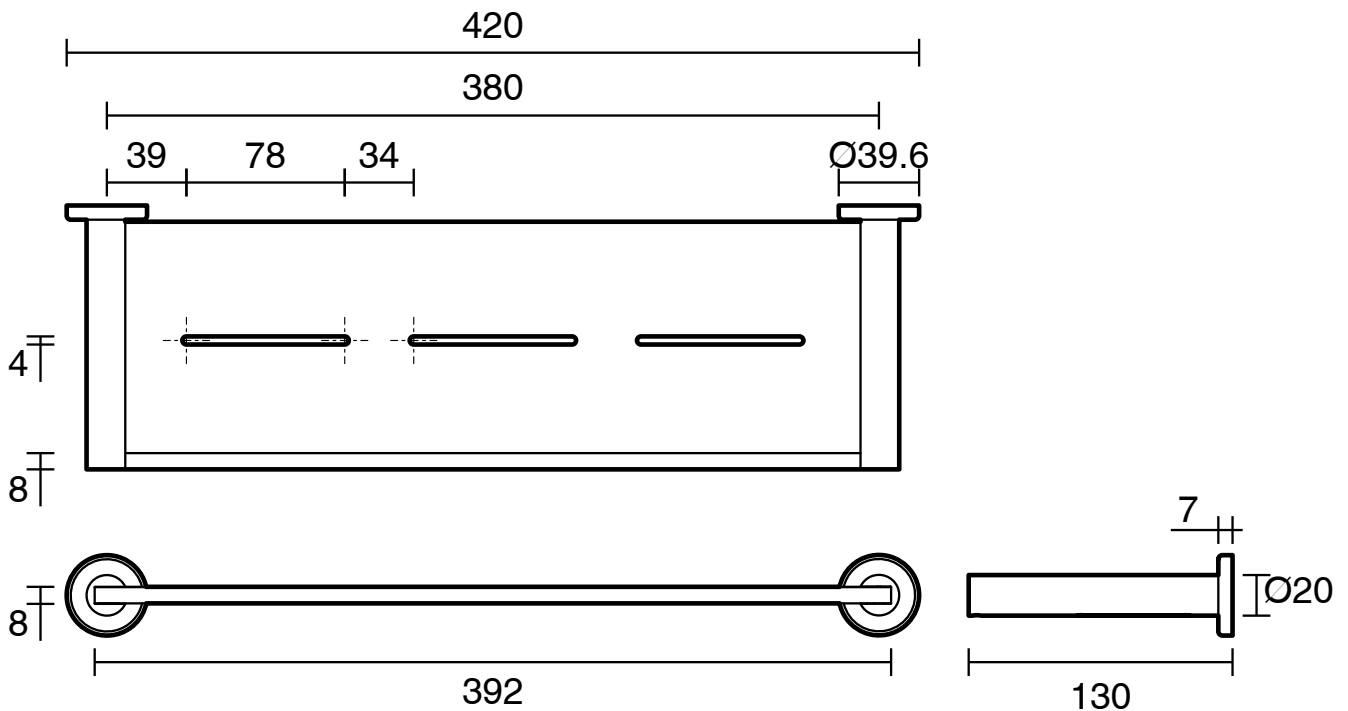

mizu

Mizu Drift Metal Shelf Brushed Nickel

2269168

SPECIFICATIONS

Recommended Use	Domestic, Hotel & Commercial
Colour	Brushed Nickel
Material	Brass

WARRANTY

Replacement Only - Domestic Use	10 Years
Parts Replacement Only	12 Months

Please refer to Warranty Page for full Terms and Conditions

Dimensions are nominal measurements only.

CLEANING RECOMMENDATIONS:

We recommend the use of soapy water or approved cleaners. This product should not be cleaned with abrasive materials. Damage caused by any improper treatment is not covered by the product warranty. Refer to Warranty Conditions

Disclaimer: Products in this specification manual must by regulation be installed by licensed and registered trade people. The manufacturer/distributor reserves the right to vary specifications or delete models from their range without prior notification. Dimensions are nominal measurements only. Dimensions and set-outs listed are correct at time of publication however the manufacturer/distributor takes no responsibility for printing errors.

Published 21/03/2024

To see the complete Mizu range go to www.reece.com.au