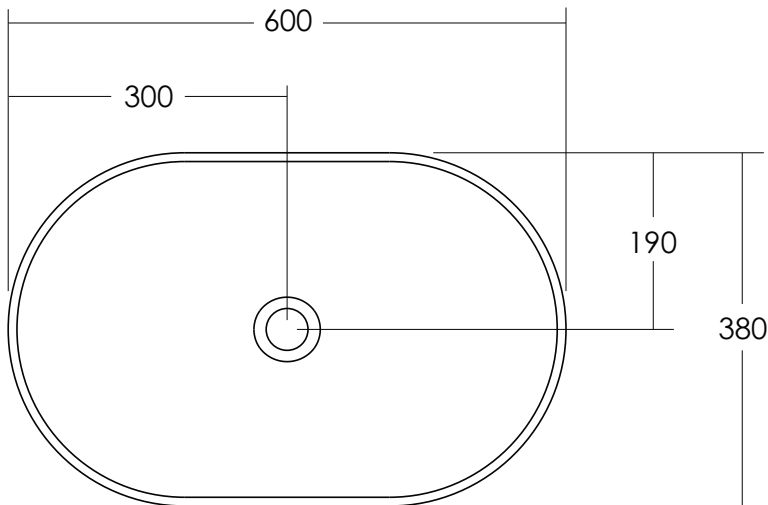

Venice 600 Semi-Inset Basin Solid Surface White

SPECIFICATIONS

| | |
|-----------------|-----------------------------------------------------------------|
| Recommended Use | Domestic, Hotel & Commercial |
| Material | Solid Surface |
| Finish | Matt |
| Colour | White |
| Basin Type | Semi-inset |
| Capacity | 12.8 Litres |
| Weight | 7 kg |
| Overflow | No |
| Plug & Waste | Supplied with 32-40mm pop-up waste and white solid surface plug |
| Options | Softskin colour available - Black |

WARRANTY

| | |
|-------------------------|----------|
| Warranty - Domestic Use | 10 Years |
|-------------------------|----------|

Please refer to Warranty Page for full Terms and Conditions

Dimensions are nominal measurements only.