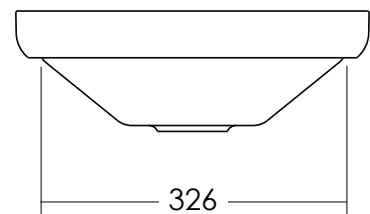

Venice 600 Semi-Inset Basin Solid Surface White

SPECIFICATIONS

Recommended Use	Domestic, Hotel & Commercial
Material	Solid Surface
Finish	Matt
Colour	White
Basin Type	Semi-inset
Capacity	12.8 Litres
Weight	7 kg
Overflow	No
Plug & Waste	Supplied with 32-40mm pop-up waste and white solid surface plug
Options	Softskin colour available - Black

WARRANTY

Warranty - Domestic Use	10 Years

Please refer to Warranty Page for full Terms and Conditions

Dimensions are nominal measurements only.

Disclaimer: Products in this specification manual must by regulation be installed by licensed and registered trade people. The manufacturer/distributor reserves the right to vary specifications or delete models from their range without prior notification. Dimensions are nominal measurements only. Dimensions and set-outs listed are correct at time of publication however the manufacturer/distributor takes no responsibility for printing errors.

Published 09/07/2025