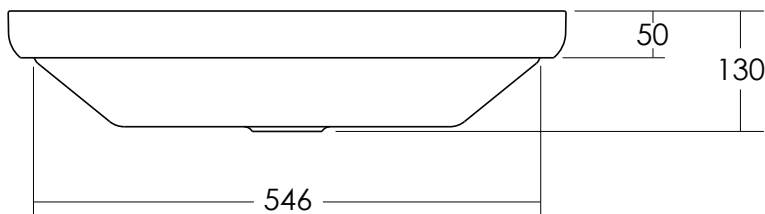

Venice 600 Semi-Inset Basin Solid Surface White

SPECIFICATIONS

Recommended Use	Domestic, Hotel & Commercial
Material	Solid Surface
Finish	Matt
Colour	White
Basin Type	Semi-inset
Capacity	12.8 Litres
Weight	7 kg
Overflow	No
Plug & Waste	Supplied with 32-40mm pop-up waste and white solid surface plug
Options	Softskin colour available - Black

WARRANTY

Warranty - Domestic Use	10 Years

Please refer to Warranty Page for full Terms and Conditions

Dimensions are nominal measurements only.

Disclaimer: Products in this specification manual must by regulation be installed by licensed and registered trade people. The manufacturer/distributor reserves the right to vary specifications or delete models from their range without prior notification. Dimensions are nominal measurements only. Dimensions and set-outs listed are correct at time of publication however the manufacturer/distributor takes no responsibility for printing errors.

Published 09/07/2025