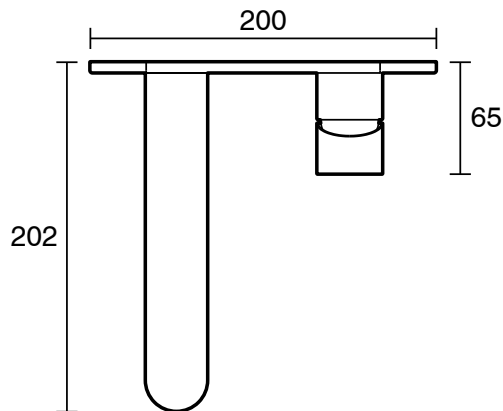

mizu

Mizu Soothe MK2 Wall Basin/Bath Mixer Set Trimset Matte Black (6 Star) Lead Free

2265224

SPECIFICATIONS	
Recommended Use	Residential;Commercial
Colour Finish	Matte Black
Primary Material	Lead Free Brass
Recommended Pressure Range	150 - 500 kPa as per AS3500
Max Continuous Working Temperature (deg C)	70
Min Continuous Working Temperature (deg C)	5
WARRANTY	
Residential & Commercial Use (Years)	25
Spare Parts & Labour (Years)	1
<i>Please refer to Mizu Warranty page for full Terms and Conditions</i>	