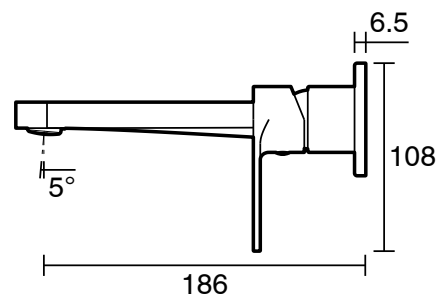

mizu

Mizu Soothe MK2 Wall Basin/Bath Mixer Set Trimset Matte Black (6 Star) Lead Free

2265224

SPECIFICATIONS	
Recommended Use	Residential;Commercial
Colour Finish	Matte Black
Primary Material	Lead Free Brass
Recommended Pressure Range	150 - 500 kPa as per AS3500
Max Continuous Working Temperature (deg C)	70
Min Continuous Working Temperature (deg C)	5
WARRANTY	
Residential & Commercial Use (Years)	25
Spare Parts & Labour (Years)	1
<i>Please refer to Mizu Warranty page for full Terms and Conditions</i>	

Disclaimer: Products in this specification manual must by regulation be installed by licensed and registered trade people. The manufacturer/distributor reserves the right to vary specifications or delete models from their range without prior notification. Dimensions are nominal measurements only. Dimensions and set-outs listed are correct at time of publication however the manufacturer/distributor takes no responsibility for printing errors.