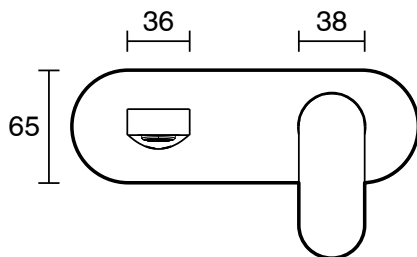

mizu

Mizu Soothe MK2 Wall Basin/Bath Mixer Set Trimset Matte Black (6 Star) Lead Free

2265224

SPECIFICATIONS	
Recommended Use	Residential;Commercial
Colour Finish	Matte Black
Primary Material	Lead Free Brass
Recommended Pressure Range	150 - 500 kPa as per AS3500
Max Continuous Working Temperature (deg C)	70
Min Continuous Working Temperature (deg C)	5
WARRANTY	
Residential & Commercial Use (Years)	25
Spare Parts & Labour (Years)	1
<i>Please refer to Mizu Warranty page for full Terms and Conditions</i>	