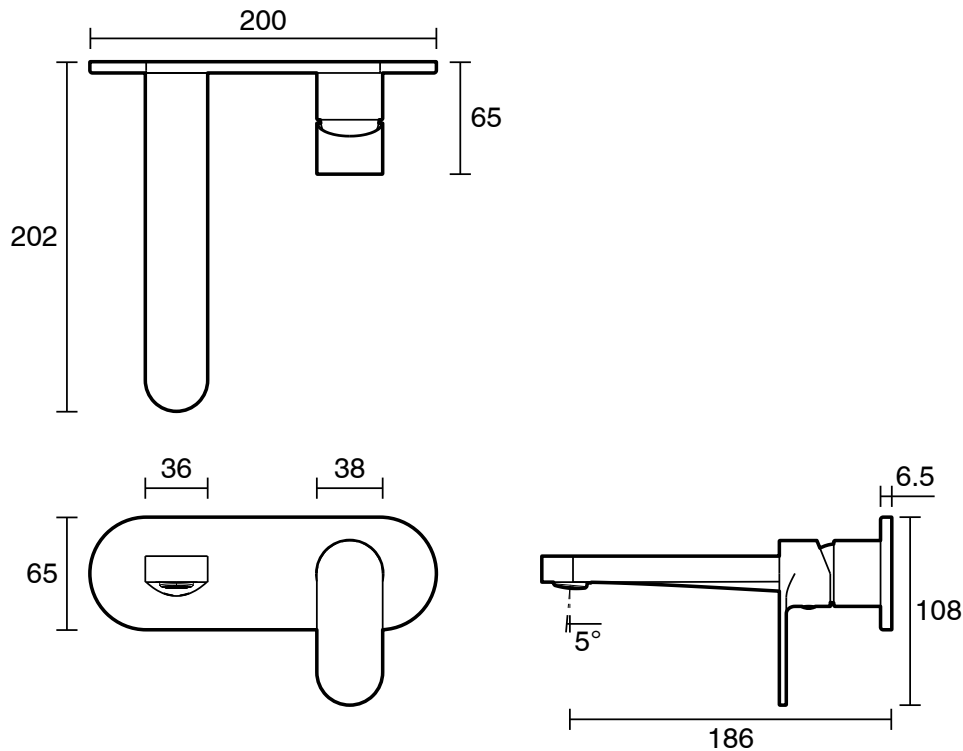

mizu

Mizu Soothe MK2 Wall Basin/Bath Mix Trimset Matte Black (6 Star)

2265224

SPECIFICATIONS	
Recommended Use	Domestic;Commercial;Hotel
Colour Category	Black
Colour Finish	Matte Black
Primary Material	Lead Free Brass
Hot Water Unit Suitability	Storage Tank;Continuous Flow
WARRANTY	
Warranty - Domestic Use (Years)	10
Spare Parts & Labour (Years)	1
<i>Please refer to Warranty Page for full Terms and Conditions</i>	

Disclaimer: Products in this specification manual must by regulation be installed by licensed and registered trade people. The manufacturer/distributor reserves the right to vary specifications or delete models from their range without prior notification. Dimensions are nominal measurements only. Dimensions and set-outs listed are correct at time of publication however the manufacturer/distributor takes no responsibility for printing errors.