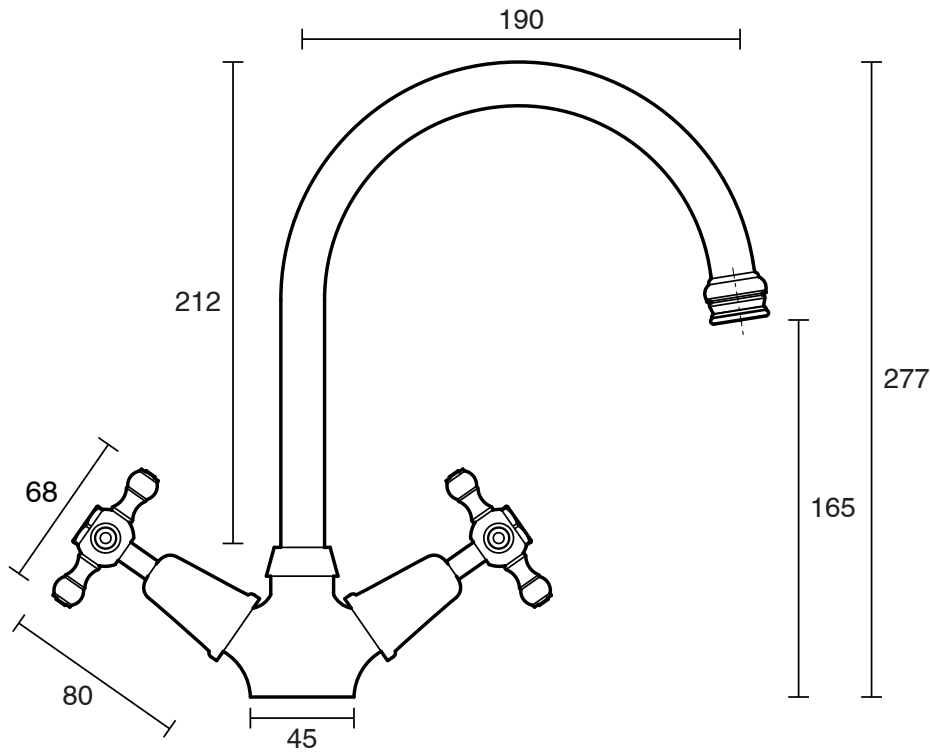

## Kado Era Sink Twinner Small Cross Handles Brass Gold (5 Star)

9507633

SPECIFICATIONS	
Recommended Use	Domestic, Hotel & Commercial
Colour	Brass Gold
Finish	Polished
Material	DR Brass
Recommended Pressure Range	150 - 500 kPa
Maximum Continuous Working Temperature	80 deg C
Suitable for Storage Tank Hot Water	Yes
Suitable for Continuous Flow Hot Water	Yes
Suitable for Gravity Feed Hot Water	No
WARRANTY	
Warranty - Domestic Use	10 Years
Spare Parts & Labour	12 Months
<i>Please refer to Warranty Page for full Terms and Conditions</i>	

Dimensions are nominal measurements only.