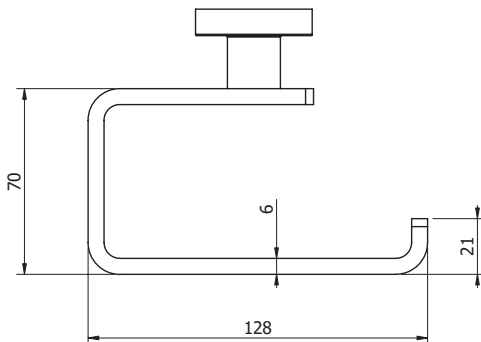

Milli Marle Edit Toilet Roll Holder Brushed Nickel

9510544

SPECIFICATIONS

Recommended Use	Domestic, Hotel & Commercial
Colour	Brushed Nickel
Material	Aluminium

WARRANTY

Replacement Only - Domestic Use 15 Years

Please refer to Warranty Page for full Terms and Conditions

Dimensions are nominal measurements only.

CLEANING RECOMMENDATIONS:

We recommend the use of soapy water or approved cleaners. This product should not be cleaned with abrasive materials. Damage caused by any improper treatment is not covered by the product warranty. Refer to Warranty Conditions

Disclaimer: Products in this specification manual must by regulation be installed by licensed and registered trade people. The manufacturer/distributor reserves the right to vary specifications or delete models from their range without prior notification. Dimensions are nominal measurements only. Dimensions and set-outs listed are correct at time of publication however the manufacturer/distributor takes no responsibility for printing errors.

Published 25/03/2022

To see the complete Milli range go to www.reece.com.au