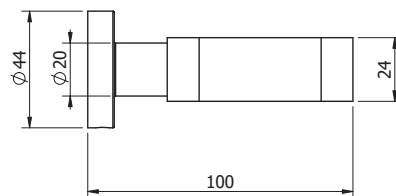

Dimensions are nominal measurements only.

CLEANING RECOMMENDATIONS:

We recommend the use of soapy water or approved cleaners. This product should not be cleaned with abrasive materials. Damage caused by any improper treatment is not covered by the product warranty. Refer to Warranty Conditions

Disclaimer: Products in this specification manual must by regulation be installed by licensed and registered trade people. The manufacturer/distributor reserves the right to vary specifications or delete models from their range without prior notification. Dimensions are nominal measurements only. Dimensions and set-outs listed are correct at time of publication however the manufacturer/distributor takes no responsibility for printing errors.

Published 25/03/2022

To see the complete Milli range go to www.reece.com.au