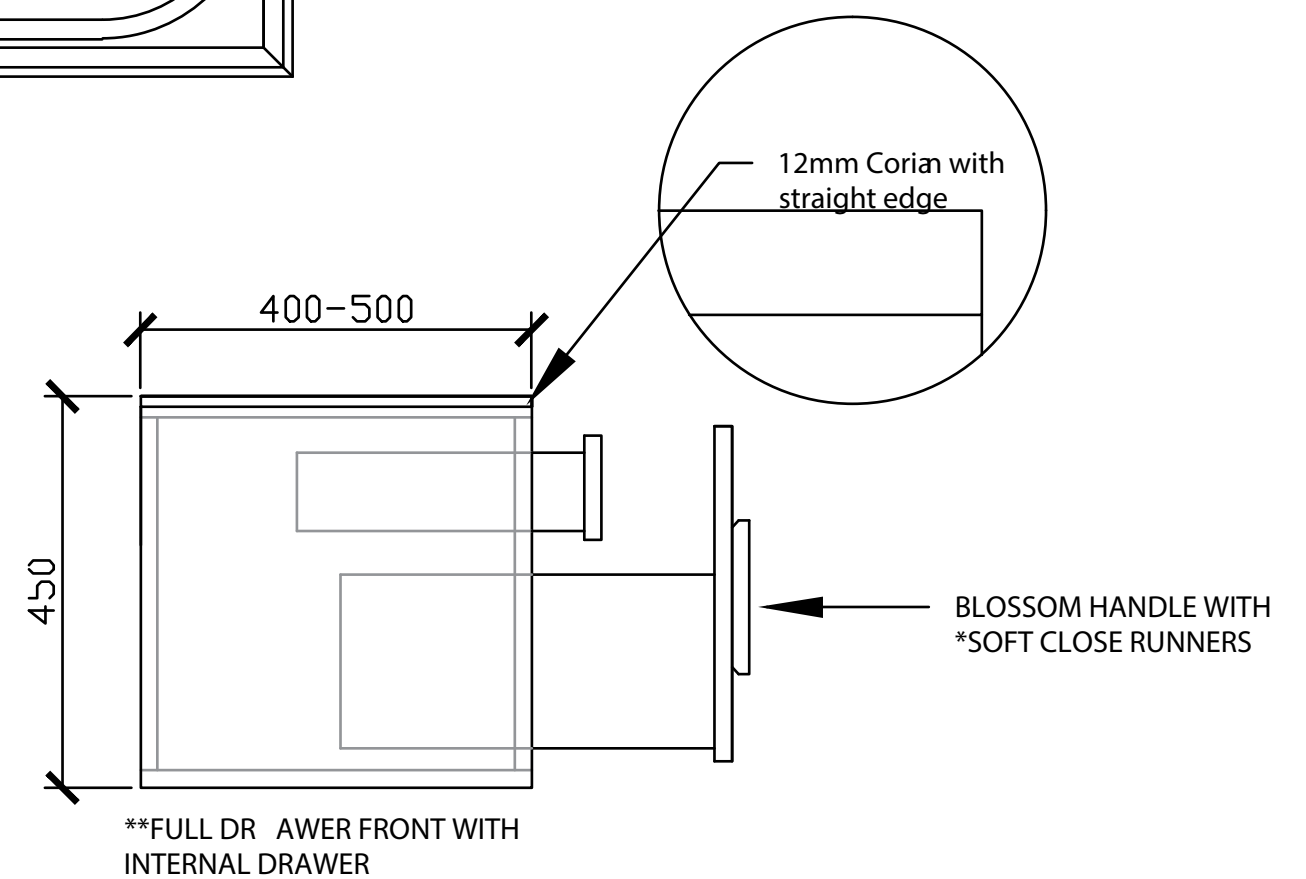

**INTERNAL VIEW** for 1000, 1200, 1500, 1800 & 2000

\*Please note: One internal drawer included, placement opposite waste cutout.

**SIDE VIEW** for 1000, 1200, 1500, 1800 & 2000